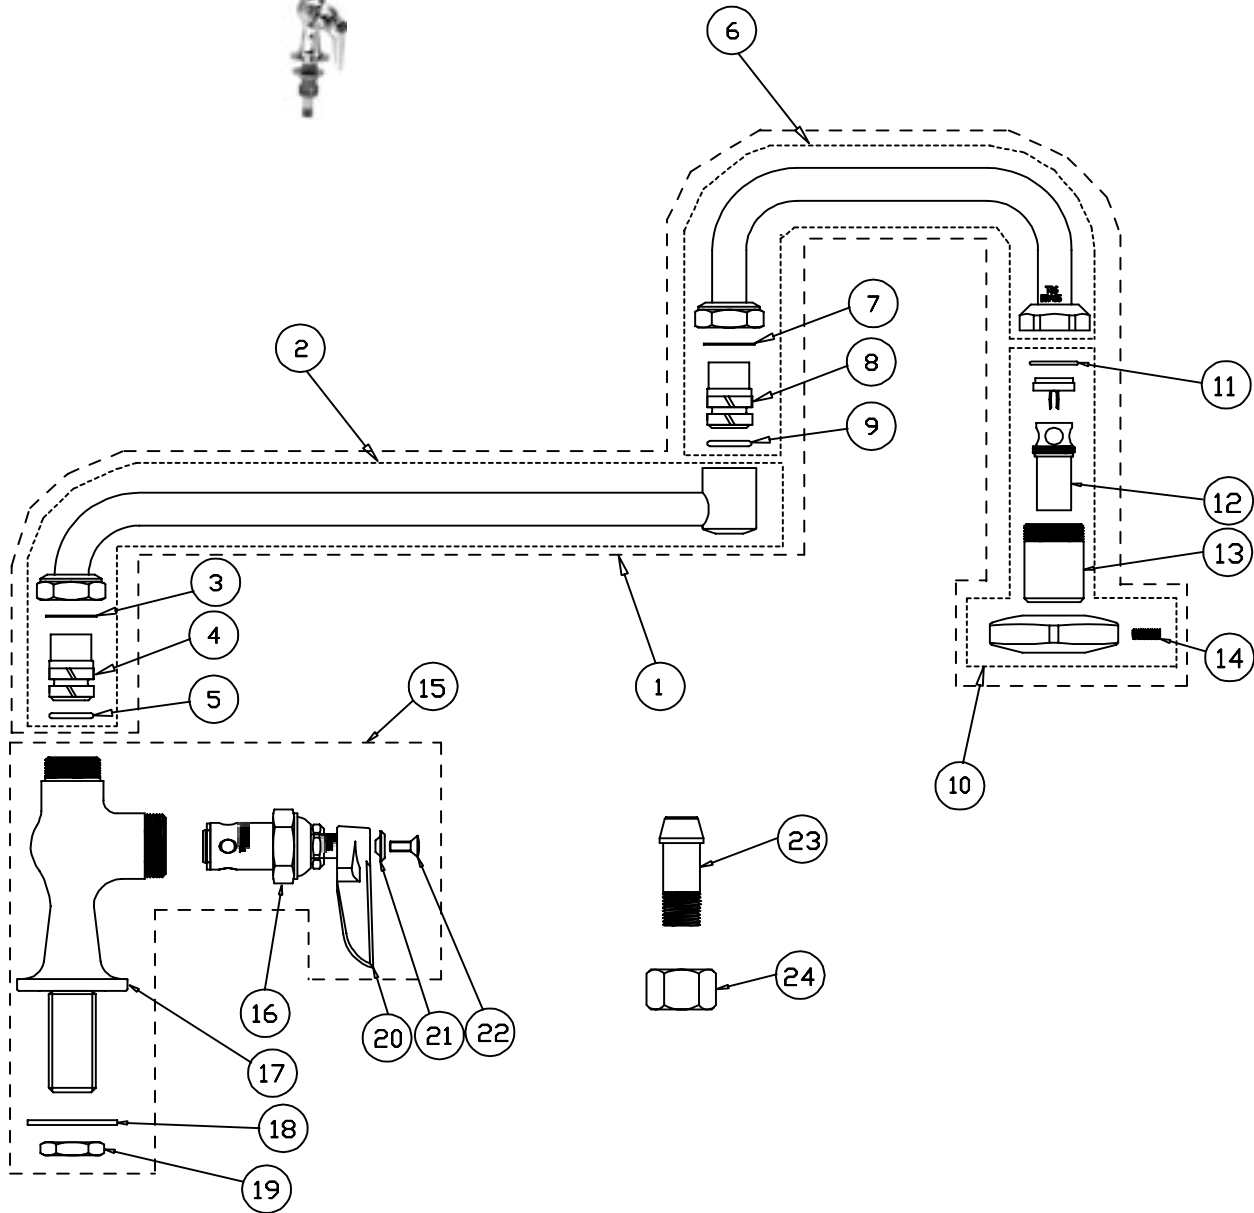

# B-0590

## Pot Filler Assembly

1	Asm, Double Jet Nozzle	002848-40	13	Body, Spout	000587-25
2	Asm, Nozzle, 12", Back Section	002871-40	14	Set Screw, Handle	000936-45
3	Washer	009538-45	15	Asm, Base Faucet	B-0205
4	Sleeve	011429-45	16	Asm, Spindle Eterna	005960-40
5	O-Ring	001074-45	17	Body, Faucet	001548-40
6	Asm, Nozzle, 6", Front Section	002870-45	18	Locknut	002954-45
7	Washer	009538-45	19	Washer	000999-45
8	Sleeve	011429-45	20	Handle, Lever	001638-45
9	O-Ring	001074-45	21	Index, Button - Blue/Cold	001660-45
10	Asm, Out	035A	22	Screw, Handle	000922-45
11	O-Ring, .739 x .070	003426-45	23	Tailpiece	001592-20
12	Spout	001498-25	24	Nut, Tailpiece	000958-20