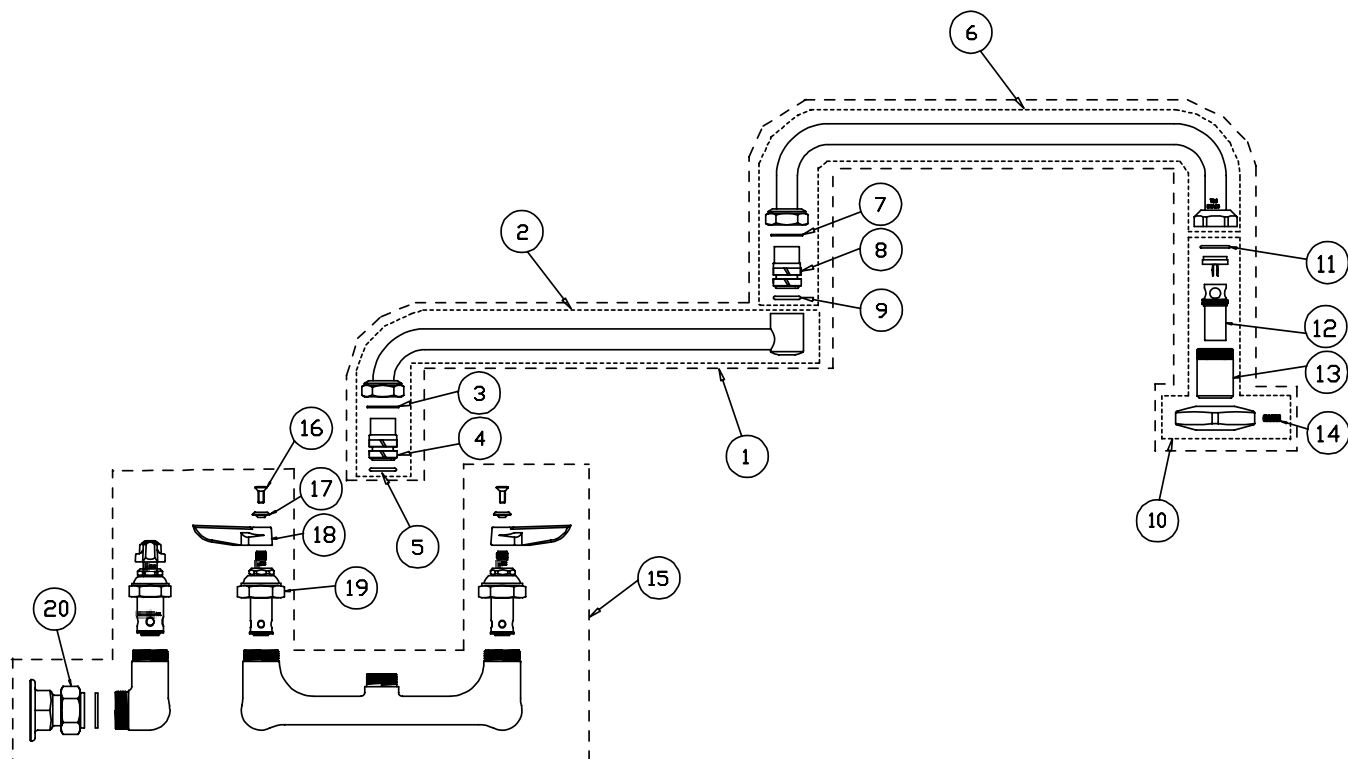

B-0598

Faucet Assembly with Spring Checks

1	Asm, Double Joint Nozzle	002872-40	12	Spout	001498-25
2	Asm, Nozzle, 12", Back Section	002871-40	13	Body, Spout	000587-25
3	Washer	009538-45	14	Set Screw, Handle	000936-45
4	Sleeve	011429-45	15	Asm, Base Faucet w/ Spring Checks	007945-40
5	O-Ring	001074-45	16	Screw, Handle	000922-45
6	Asm, Nozzle, 12", Front Section	002869-40	17	Index, Button - Blue/Cold	001660-45
7	Washer	009538-45		Index, Button - Red/Hot	001661-45
8	Sleeve	011429-45	18	Handle, Lever	001638-45
9	O-Ring	001074-45	19	Asm, Spindle, Eterna - Cold	002711-40
10	Asm, Out	035A		Asm, Spindle, Eterna - Hot	002712-40
11	O-Ring, .739 x .070	003426-45	20	Asm, Coupling Flange	002893-40