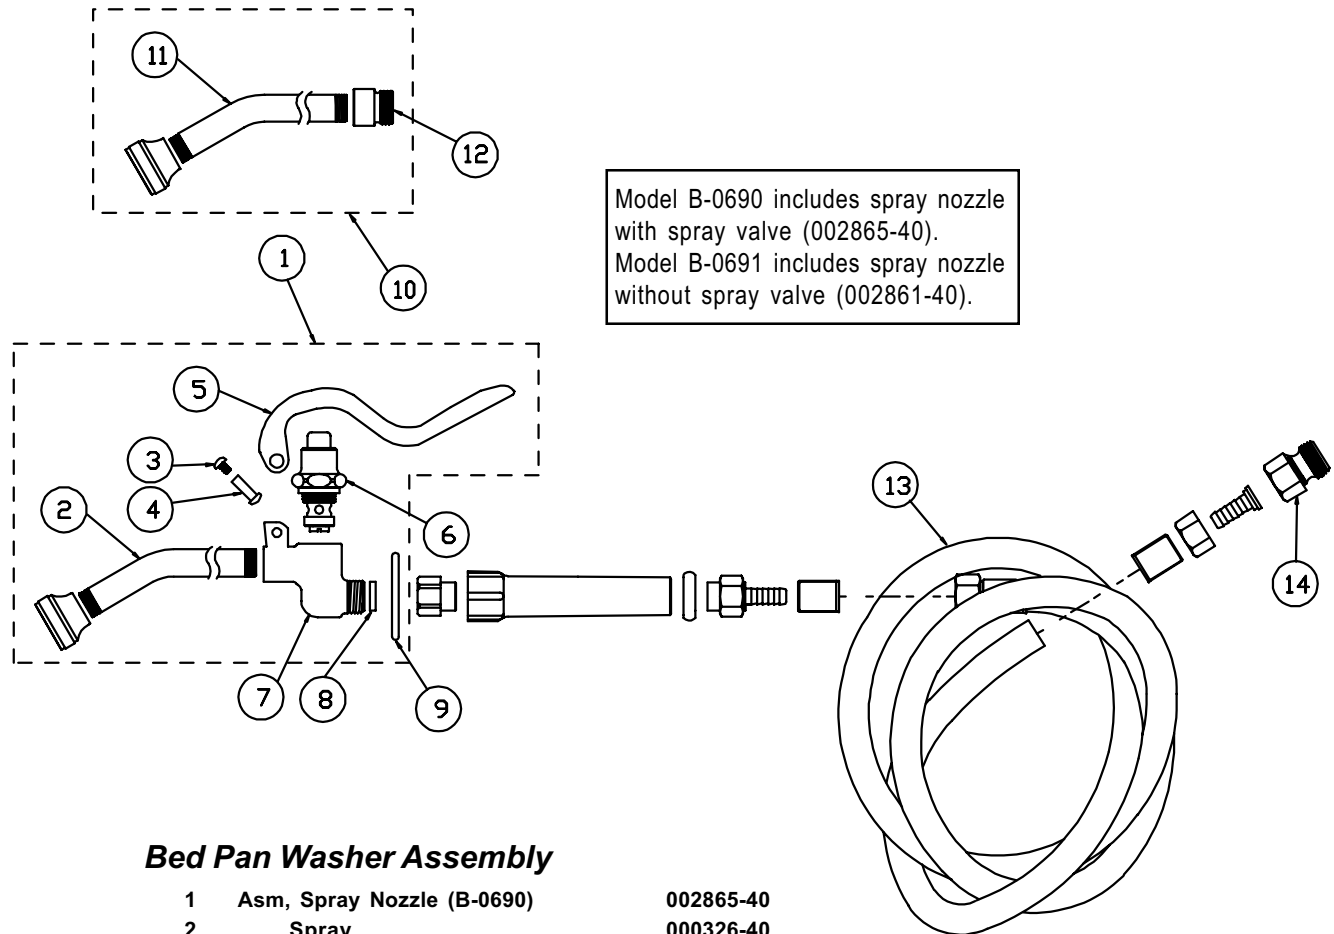

# B-0690, B-0691

## Bed Pan Washer Assembly

1	Asm, Spray Nozzle (B-0690)	002865-40
2	Spray	000326-40
3	Screw, Handle	003199-45
4	Nut, Handle	003198-45
5	Handle, Squeeze Valve	001120-45
6	Asm, Bonnet	002856-40
7	Body, Squeeze Valve	000065-40
8	Washer	010476-45
9	Ring, Hold Down	000907-45
10	Asm, Spray Nozzle, Less Valve (B-0691)	002861-40
11	Spray	000326-40
12	Adapter, Goosneck End	000552-25
13	Asm, Hose, Stainless Steel	B-00068-R
14	Adapter, 1/2" Male x 3/4"-14 Male	000547-25