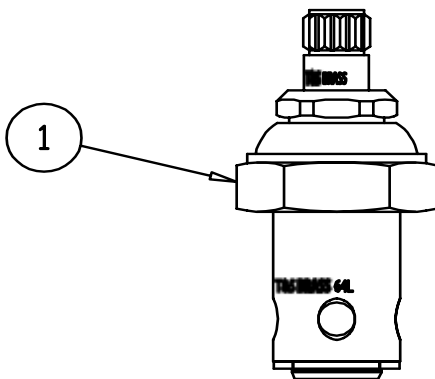

# B-0700

## Faucet Assembly

1	Asm, Spindle Eterna - Hot	005960-40
2	Handle, Kitchen 4-Arm	002521-45
3	Index, Button, Blue/Cold	001660-45
4	Screw, Handle	000922-45