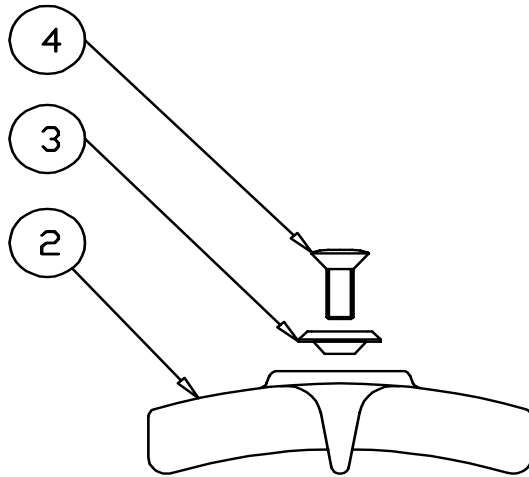

## Faucet Assembly

1	Asm, Spindle Eterna - Hot	005960-40
2	Handle, Kitchen 4-Arm	002521-45
3	Index, Button, Blue/Cold	001660-45
4	Screw, Handle	000922-45