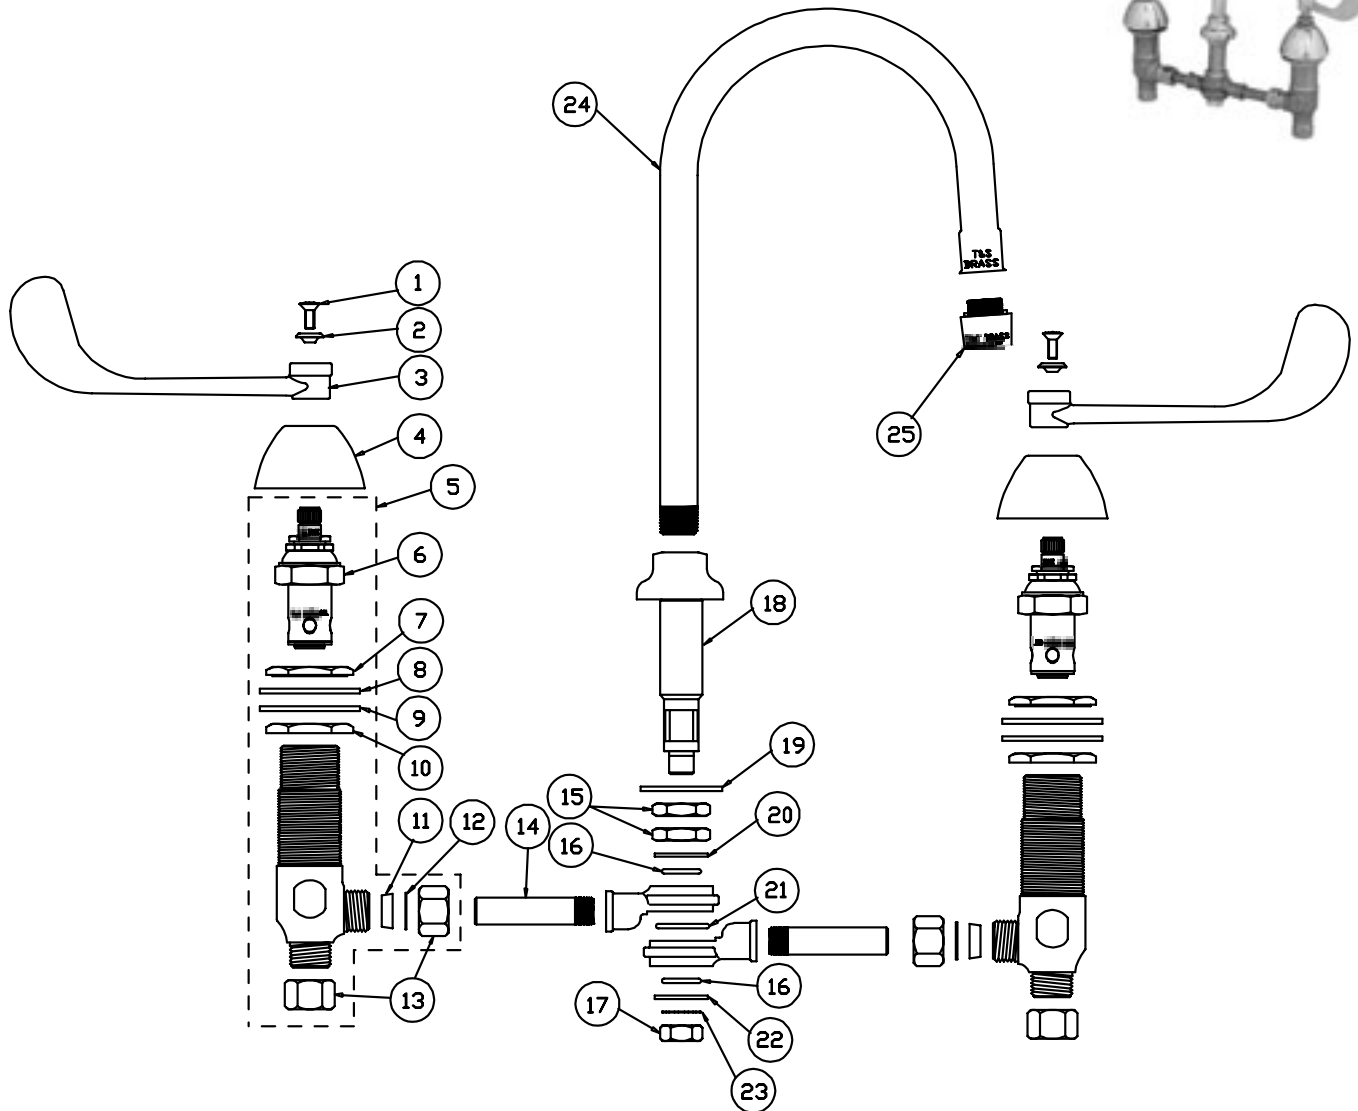

# B-0867-04

## Commercial Faucet Assembly

1	Screw, Handle	000925-45	12	Washer	000981-45
2	Index, Snap-In, Blue/Cold	001686-45	13	Nut, Coupling	000958-20
	Index, Snap-In, Red/Hot	001194-45	14	Nipple	000342-20
3	Handle, Wrist Action, 4"	B-WH4	15	Locknut	002954-45
4	Escutcheon	001257-40	16	O-Ring, Knuckle Joint	001060-45
5	Asm, Side Body - Cold	161A	17	Locknut, Yoke	000956-45
	Asm, Side Body - Hot	162A	18	Center Body	000136-40
6	Asm, Spindle, Eterna - RH/Cold	006478-40	19	Washer	000999-45
	Asm, Spindle, Eterna - LH/Hot	006477-40	20	Washer, Swivel Yoke, Top	000994-45
7	Locknut, Body Top	000959-20	21	O-Ring, Swivel Yoke, Center	001068-45
8	Washer, Body	002290-45	22	Washer, Swivel Yoke, Bottom	000993-45
9	Washer, Nipple	001006-45	23	Washer, Yoke Star	000982-45
10	Locknut, Body Bottom	000960-20	24	Asm, Nozzle Gooseneck	120X
11	Washer, Beveled	001091-45	25	Aerator	B-0199-01