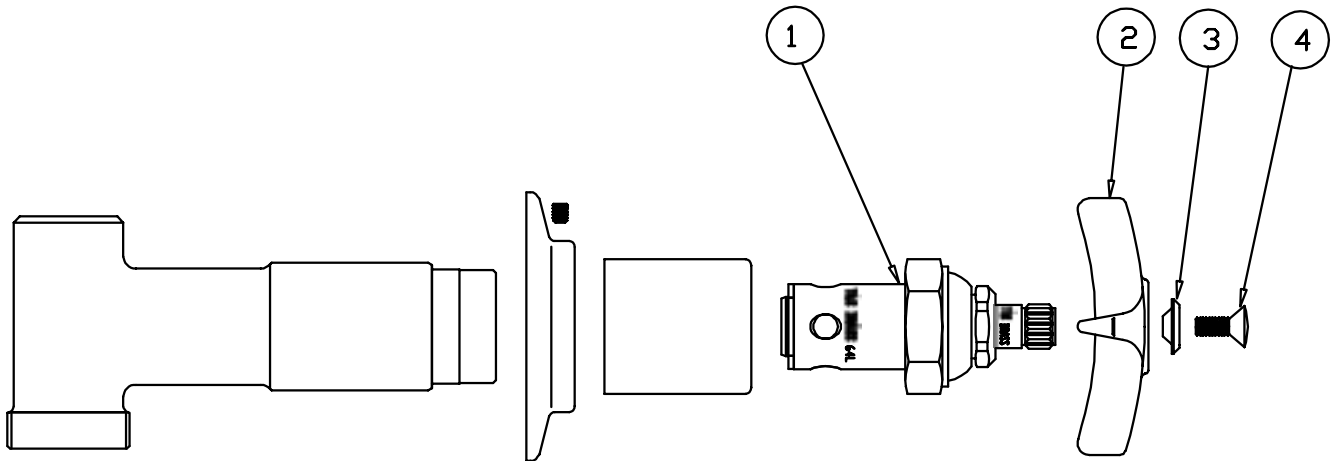

B-1025

Concealed Straight Valve Assembly

- | | | |
|---|---------------------------|-----------|
| 1 | Asm, Spindle Eterna - Hot | 005960-40 |
| 2 | Handle, Kitchen 4-Arm | 002521-45 |
| 3 | Index, Button, Blue/Cold | 001660-45 |
| 4 | Screw, Handle | 000922-45 |