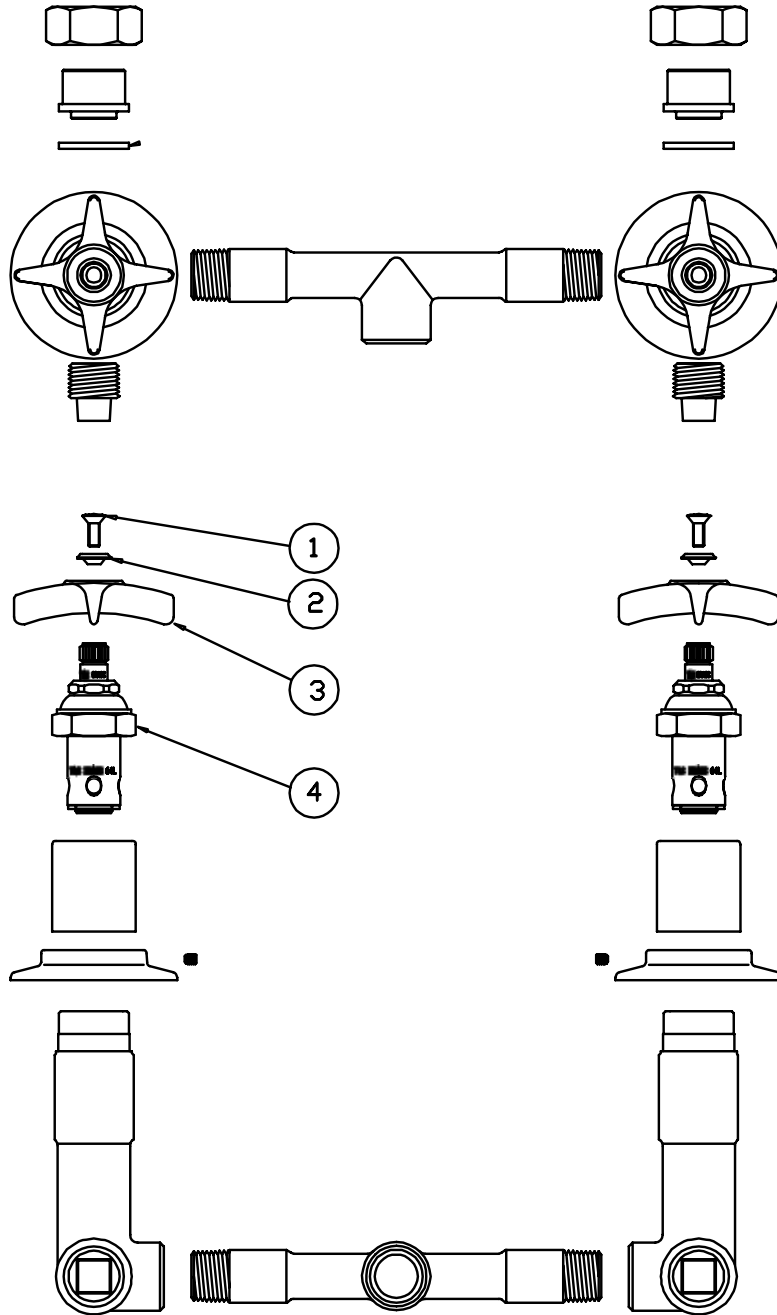

B-1035

Concealed By-Pass Mixing Valve

- | | | |
|---|--------------------------------|-----------|
| 1 | Screw, Handle | 000922-45 |
| 2 | Index, Button, Blue/Cold | 001660-45 |
| | Index, Button, Red/Hot | 001661-45 |
| 3 | Handle, Kitchen 4-Arm | 002521-45 |
| 4 | Asm, Spindle, Eterna - RH/Cold | 005959-40 |
| | Asm, Spindle, Eterna - LH/Hot | 005960-40 |