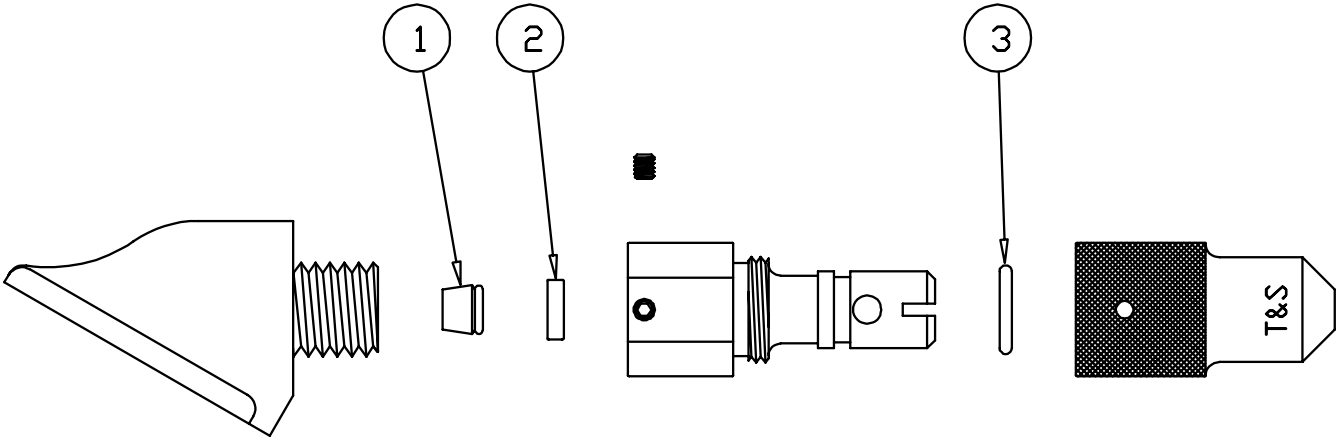

# B-1092

---

***Vandal Resistant Shower Head Assembly***

- |   |                                |           |
|---|--------------------------------|-----------|
| 1 | Flow Tower, 2.5GPM             | 001646-45 |
| 2 | Flower Control Holder, 38R-1BB | 009069-45 |
| 3 | O-Ring                         | 001065-45 |