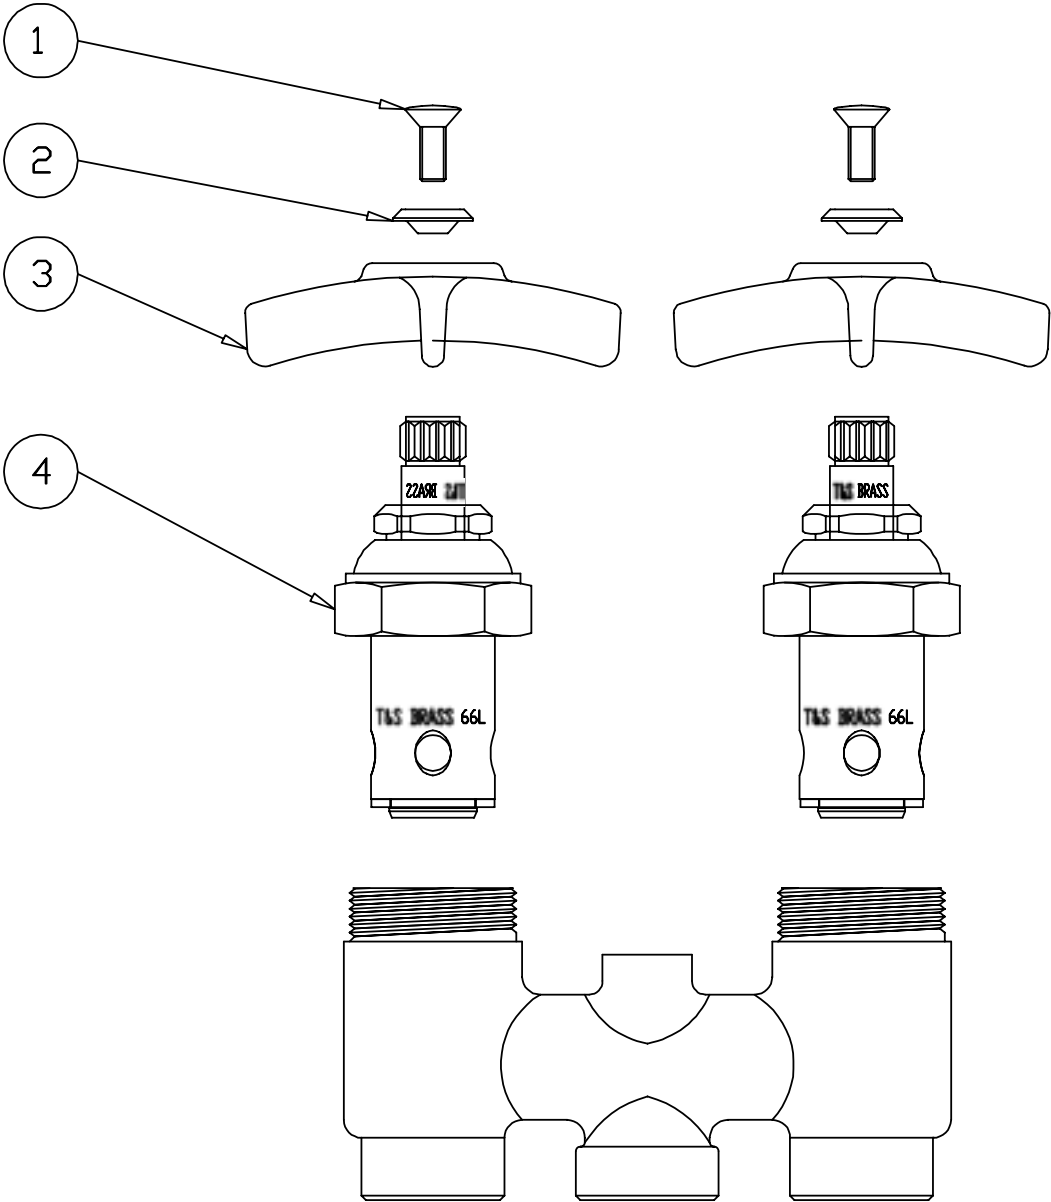

B-2291

Workboard Faucet Assembly

1	Asm, Swing Nozzle, 14"	063X	9	Handle, Lever	001638-45
2	Aerator	B-0199-01	10	Asm, Spindle NSF - RH/Cold	009753-25
3	Washer, Swivel	009538-45		Asm, Spindle NSF - LH/Hot	009754-25
4	Sleeve	011429-45	11	Seat	000763-20
5	O-Ring	001074-45	12	Knob	000082-40
6	Asm, Base Faucet	B-1125-LN	13	Escutcheon	001259-40
7	Screw, Handle	000922-45	14	Washer	000999-45
8	Index, Button, Blue/Cold	001660-45	15	Locknut	002954-45

B-2294

Double Pantry Faucet Assembly

1	Asm, Base Faucet	B-0300-LN
2	Screw, Handle	000922-45
3	Index, Button - Blue/Cold	001660-45
	Index, Button - Red/Hot	001661-45
4	Handle, Lever	001638-45
5	Asm, Spindle Eterna - LH/Cold	005959-40
	Asm, Spindle Eterna - RH/Hot	005960-40
6	Washer	002290-45
7	Locknut, Shank	000965-45
8	Asm, Spreader Unit	002898-40
9	Asm, Swing Nozzle, 14"	063X
10	Washer	009538-45
11	Sleeve	011429-45
12	O-Ring	001074-45
13	Faucet, Body, Swing	000585-25
14	Tailpiece	001592-20
15	Nut	000958-20

B-2297

Mixing Faucet Assembly

- | | | |
|---|--------------------------|-----------|
| 1 | Screw, Handle | 000922-45 |
| 2 | Index, Button, Blue/Cold | 001660-45 |
| | Index, Button, Red/Hot | 001661-45 |
| 3 | Handle, Kitchen 4-Arm | 002521-45 |
| 4 | Asm, Spindle - Hot | 006020-40 |