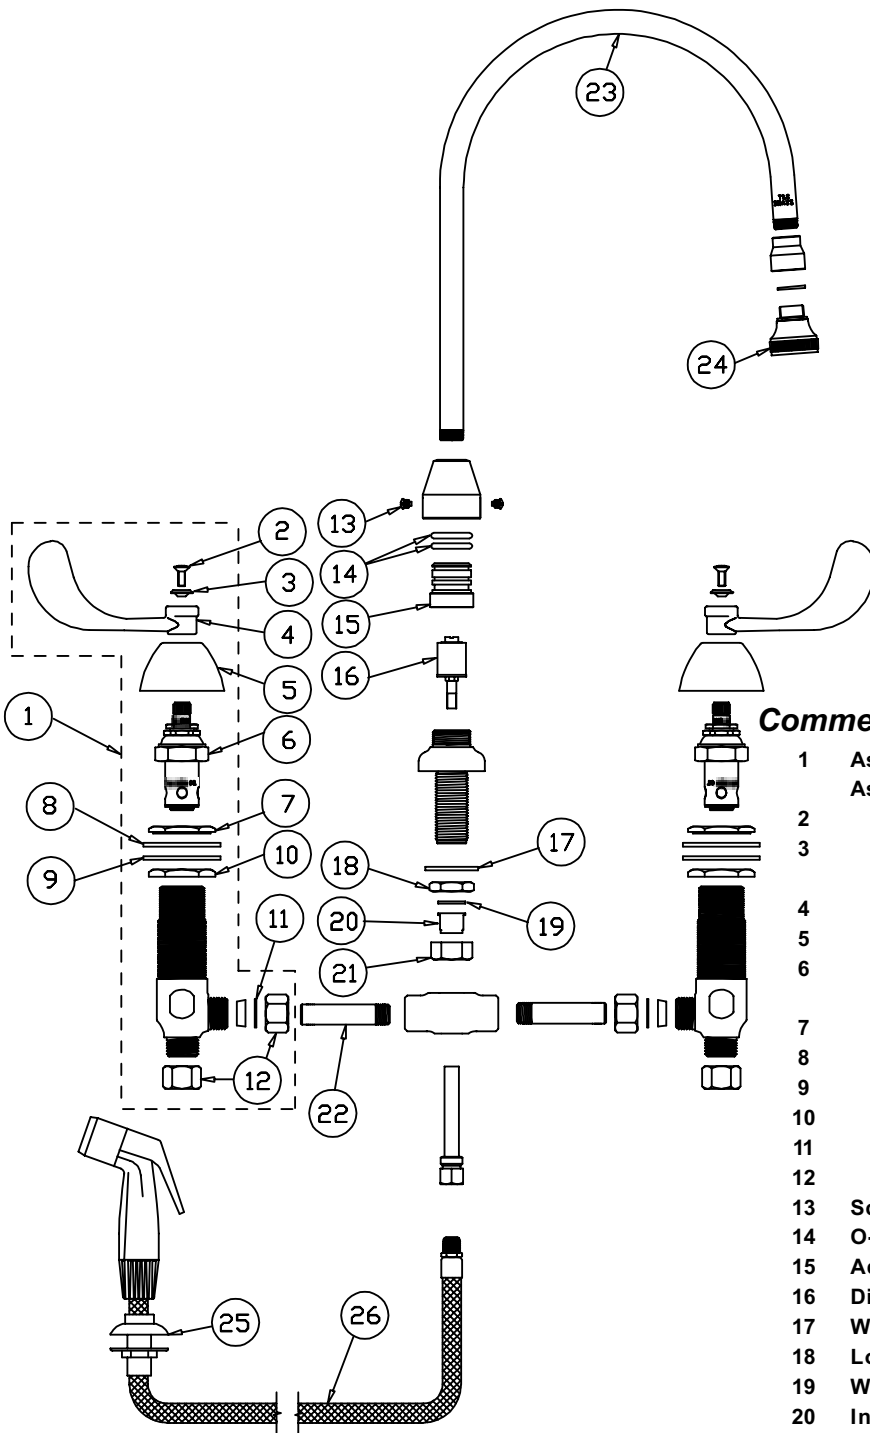

B-2338

See page 11 for exploded view

Pre-Rinse with Add-On Faucet

1	Asm, Base Faucet	002824-40
2	Asm, Spindle Eterna - Cold	002711-40
	Asm, Spindle Eterna - Hot	002712-40
3	Handle, Lever Zinc	001638-45
4	Index, Button, Blue/Cold	001660-45
	Index, Button, Red/Hot	001661-45
5	Screw, Handle	000922-45
6	Washer	002290-45
7	Locknut	002954-45
8	Asm, Spreader Unit	002898-40
9	Asm, Add-On Faucet	B-0155-LN
10	Nipple, 3/8" x 3"	000358-40
11	Asm, Spindle, Quarter Turn	007947-40
12	Handle, Lever	001638-45
13	Screw, Handle	000922-45
14	Asm, Swing Nozzle, 12"	062X
15	O-Ring, Swivel	001074-45
16	Sleeve, Swivel	011429-45
17	Washer, Swivel	009538-45
18	Nipple, 3/8" x 18"	000369-40
19	Screw, Finger Hook	000916-45
20	Finger Hook	000021-40
*		
21	Spring, Overhead	000888-45
22	Asm, Bracket, Wall Mount	B-0109-01
23	Nipple	000346-40
24	Set Screw	001584-45
25	Screw, Wall Mount	000915-45
26	Asm, Hose, Stainless Steel, 44"	B-0044-H
27	Asm, Spray Valve	B-0107
28	Tailpiece	001592-20
29	Nut	000958-20

B-2347

Commercial Faucet with Sidespray

1	Asm, Body, Cold	161A
	Asm, Body, Hot	162A
2	Screw, Handle	000925-45
3	Index, Snap-In, Blue/Cold	001686-45
	Index, Snap-In, Red/Hot	001194-45
4	Handle, Wrist Action, 4"	B-WH4
5	Escutcheon	001257-40
6	Asm, Spindle, Eterna - LH/Col	006477-40
	Asm, Spindle, Eterna - RH/Hot	006478-40
7	Locknut, Body, Top	000959-20
8	Washer, Body	002290-45
9	Washer, Nipple	001006-45
10	Locknut, Body, Bottom	000960-20
11	Washer	000981-45
12	Nut, Coupling	000958-20
13	Screw, Diverter	001486-45
14	O-Ring, Body, Center	001069-45
15	Adapter, Diverter	001484-20
16	Diverter, Piston	009433-20
17	Washer, Shank	000999-45
18	Locknut	002954-45
19	Washer	003367-45
20	Insert	003700-45
21	Coupling	003701-45
22	Nipple	000342-20
23	Nozzle, Gooseneck	135X
24	Asm, Spray Head	B-0103
25	Hose, Guide	001496-45
26	Diverter, Hose, Spray	001495-45