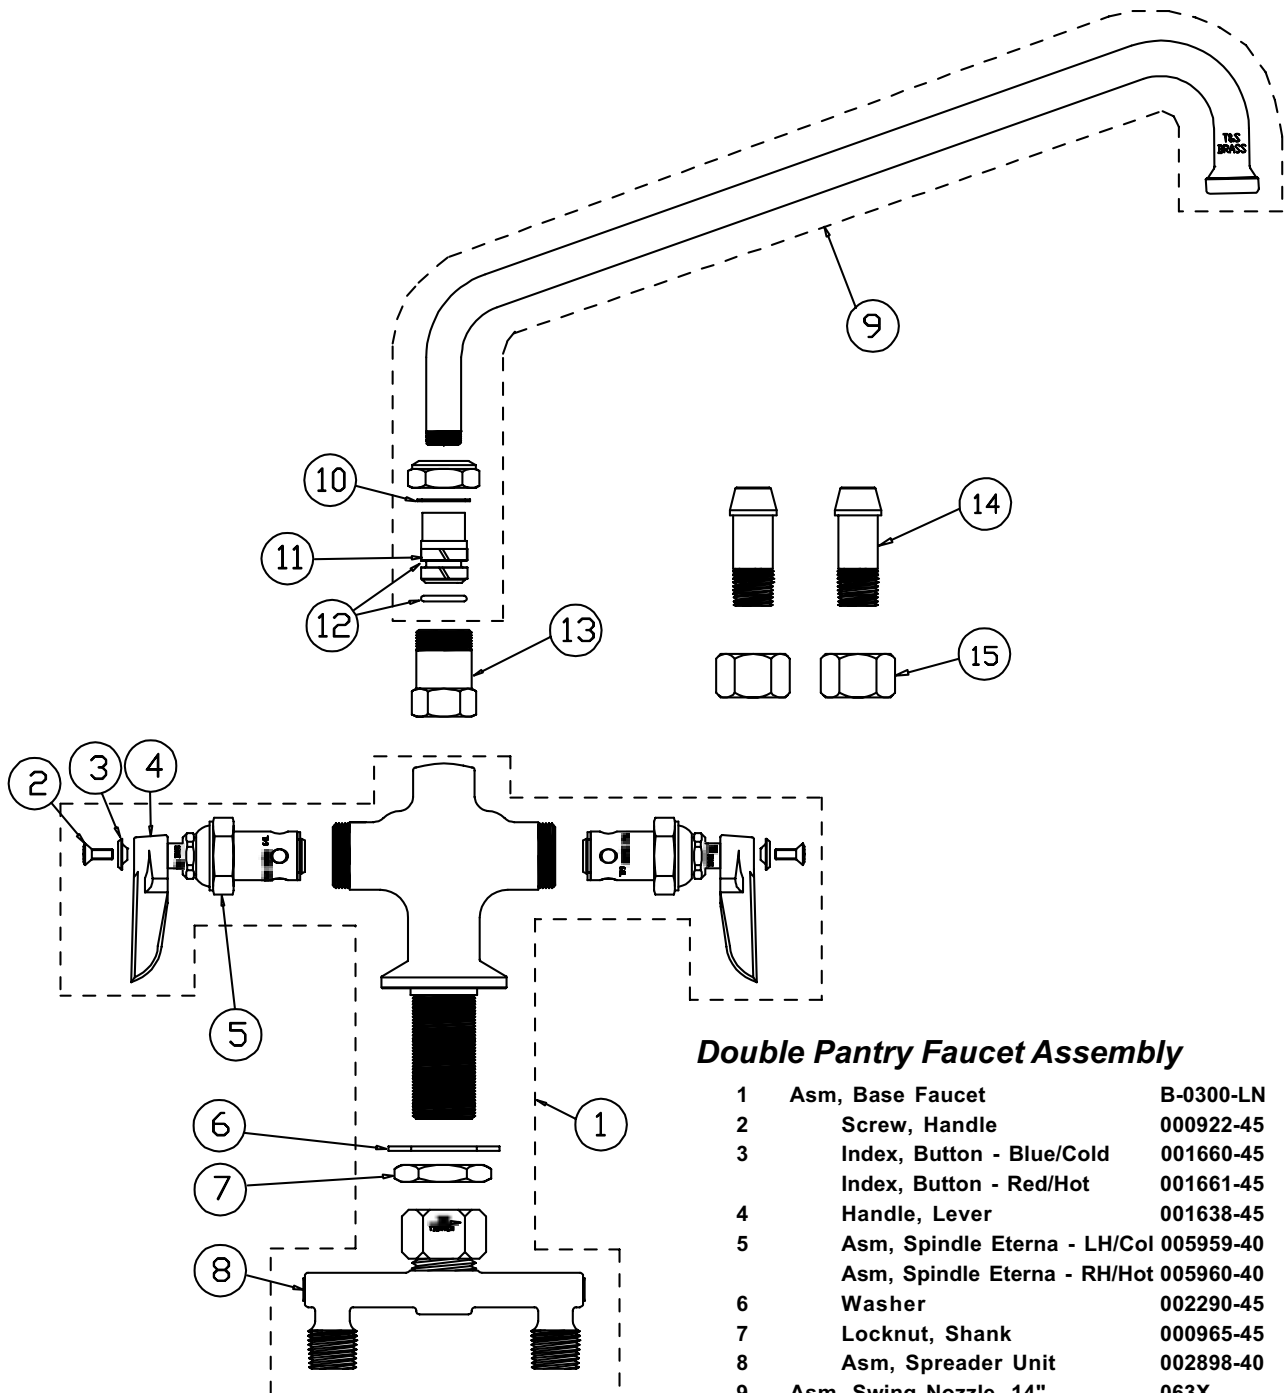

B-2289

Faucet Assembly

1	Screw, Handle	000922-45
2	Index, Button, Blue/Cold	001660-45
	Index, Button, Red/Hot	001661-45
3	Handle, Kitchen 4-Arm	002521-45
4	Asm, Spindle NSF - Cold	009753-25
	Asm, Spindle NSF - Hot	009754-25
5	Seat	000763-20
6	Locknut, Cover Plate	000712-25
7	Escutcheon	001259-40
8	Washer	000999-45
9	Locknut	002954-45
10	Knob	000082-40

B-2290

Pre Rinse Unit

1	Spring, Overhead	000888-45
2	Asm, Bracket, Wall Mount, 6"	B-0109-01
3	Nipple	000346-40
4	Screw, Wall Mount	000915-45
5	Screw Set, Wall Mount	001584-45
6	Finger Hook	000021-40
7	Screw, Finger Hook	000916-45
8	Nipple, 3/8" x 24"	000372-40
9	Asm, Base Faucet	B-0326
10	Screw, Handle	000922-45
11	Index, Button - Blue/Cold	001660-45
	Index, Button - Red/Hot	001661-45
12	Handle, Lever	001638-45
13	Asm, Spindle Eterna - Cold	002711-40
	Asm, Spindle Eterna - Hot	002712-40
14	Asm, Coupling Flange	002893-40
15	Asm, Supply Unit	B-0426
16	Locknut	002954-45
17	Asm, Hose, Stainless Steel, 44"	B-0044-H
18	Asm, Spray Valve	B-0107

B-2291

Workboard Faucet Assembly

1	Asm, Swing Nozzle, 14"	063X	9	Handle, Lever	001638-45
2	Aerator	B-0199-01	10	Asm, Spindle NSF - RH/Cold	009753-25
3	Washer, Swivel	009538-45		Asm, Spindle NSF - LH/Hot	009754-25
4	Sleeve	011429-45	11	Seat	000763-20
5	O-Ring	001074-45	12	Knob	000082-40
6	Asm, Base Faucet	B-1125-LN	13	Escutcheon	001259-40
7	Screw, Handle	000922-45	14	Washer	000999-45
8	Index, Button, Blue/Cold	001660-45	15	Locknut	002954-45

B-2294

Double Pantry Faucet Assembly

1	Asm, Base Faucet	B-0300-LN
2	Screw, Handle	000922-45
3	Index, Button - Blue/Cold	001660-45
	Index, Button - Red/Hot	001661-45
4	Handle, Lever	001638-45
5	Asm, Spindle Eterna - LH/Cold	005959-40
	Asm, Spindle Eterna - RH/Hot	005960-40
6	Washer	002290-45
7	Locknut, Shank	000965-45
8	Asm, Spreader Unit	002898-40
9	Asm, Swing Nozzle, 14"	063X
10	Washer	009538-45
11	Sleeve	011429-45
12	O-Ring	001074-45
13	Faucet, Body, Swing	000585-25
14	Tailpiece	001592-20
15	Nut	000958-20