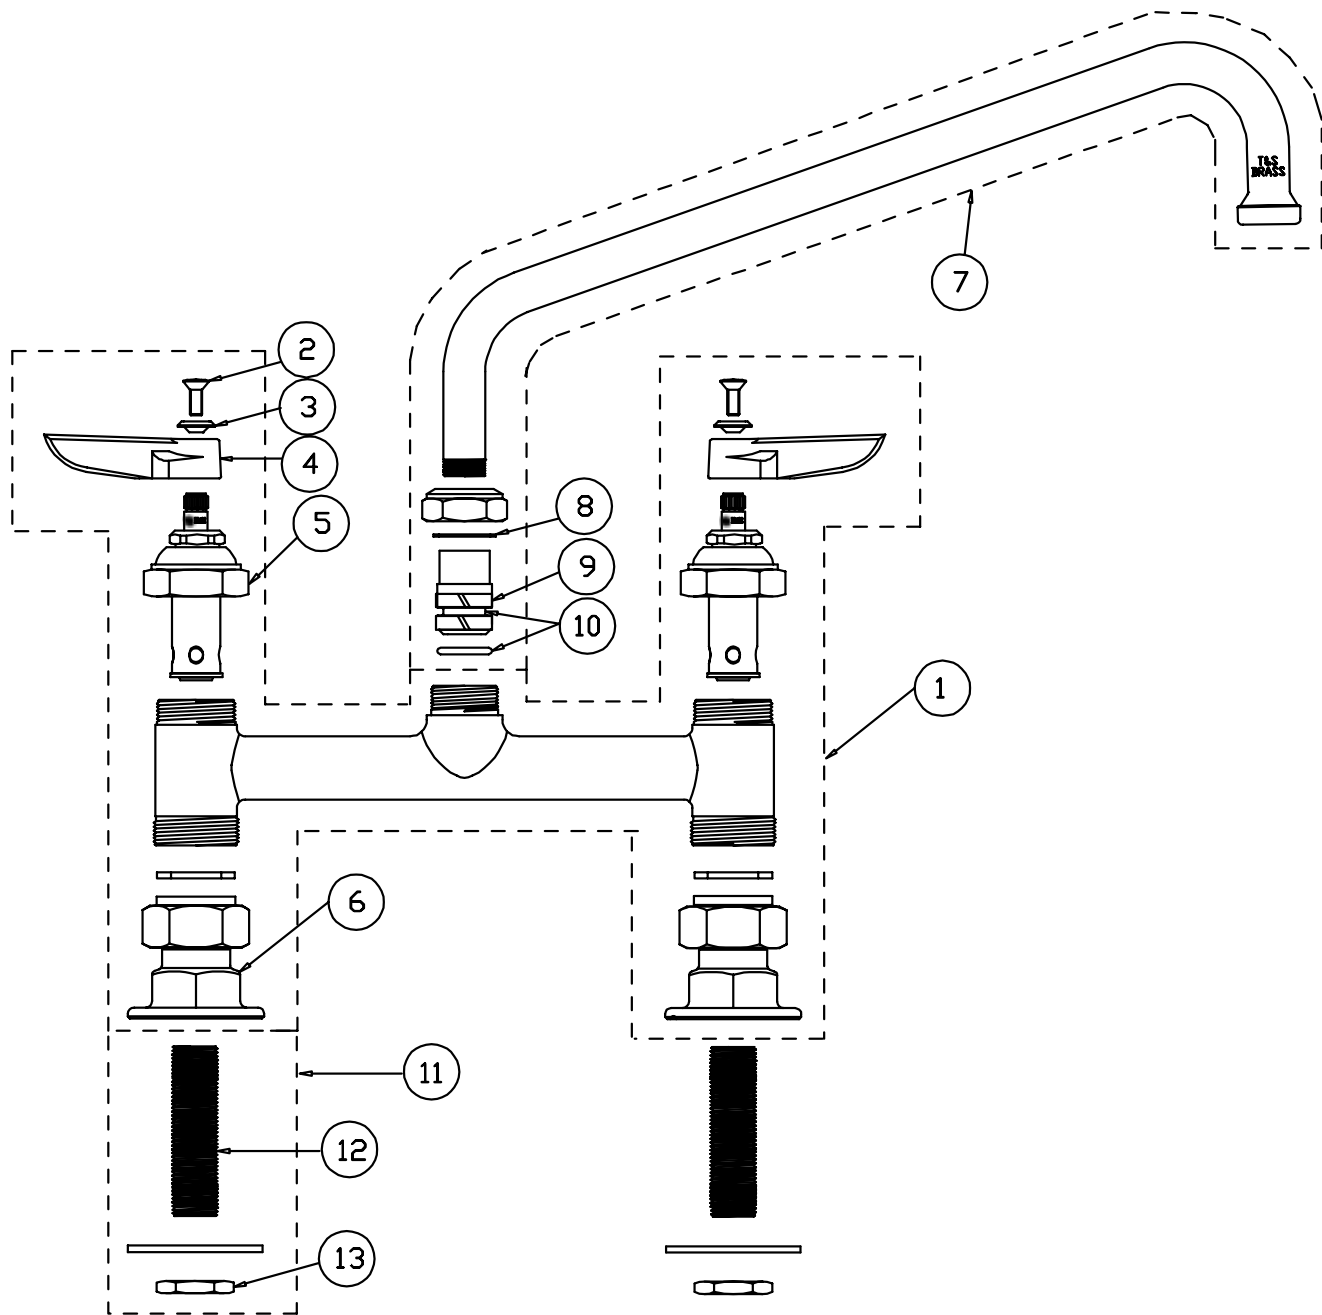

B-2280

Faucet Assembly

1	Asm, Base Faucet	B-0220-LN	7	Asm, Swing Nozzle, 12"	062X
2	Screw, Handle	000922-45	8	Washer	009538-45
3	Index, Button, Blue/Cold	001660-45	9	Sleeve	011429-45
	Index, Button, Red/Hot	001661-45	10	O-Ring	001074-45
4	Handle, Lever	001638-45	11	Asm, Supply Nipple	B-0425
5	Asm, Spindle Eterna - Col	005959-40	12	Nipple, Supply	000422-20
	Asm, Spindle Eterna - Hot	005960-40	13	Locknut, Supply	002954-45
6	Asm, Coupling Flange	002893-40