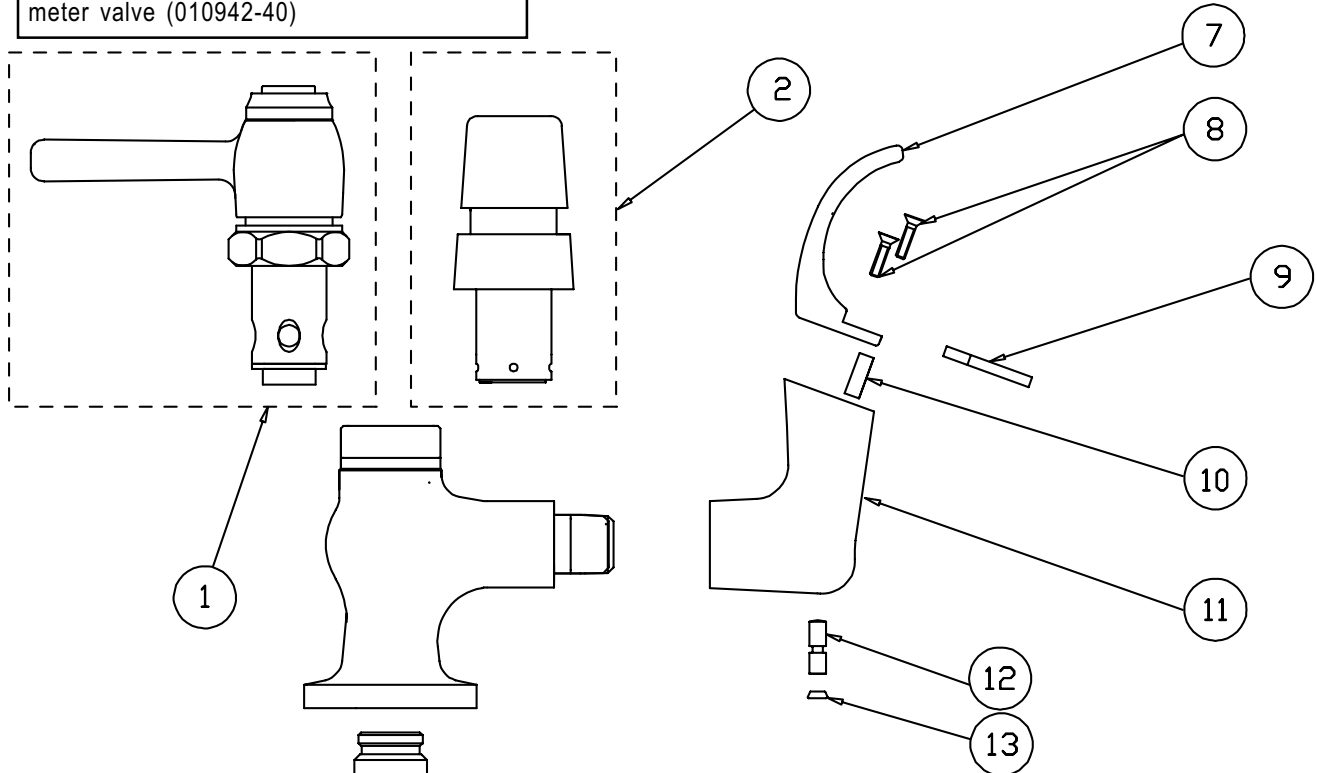

B-2349

See page 11 for exploded view

Pre-Rinse Unit with Flex Center Hoses

1	Spring, Overhead	000888-45
2	Finger Hook	000021-40
3	Screw, Finger Hook	000916-45
4	Nipple, 3/8" x 24"	000372-40
5	Asm, Bracket, Wall Mount, 12"	B-0109-03
6	Nipple, 12"	000348-40
7	Set Screw	001584-45
8	Screw, Wall Mount	000915-45
9	Asm, Base Faucet	009505-40
10	Screw, Handle	000922-45
11	Index, Button, Blue/Cold	001660-45
	Index, Button, Red/Hot	001661-45
12	Handle, Lever	001638-45
13	Asm, Spindle Eterna - Cold	002711-40
	Asm, Spindle Eterna - Hot	002712-40
14	Washer	002290-45
15	Locknut	000965-45
16	Asm, Connectors, Flexible	B-2348
17	Asm, Spray Valve	B-0107

B-2360, B-2360-01

Model B-2360 includes bubbler valve (009610-40) and Model B-2360-01 includes meter valve (010942-40)

Bubbler Assembly

1	Asm, Bubbler Valve (B-2360)	009610-40
2	Asm, Meter Valve (B-2360-01)	010942-40
3	Washer, Rosette	001000-45
4	Washer	000999-45
5	Locknut	002954-45
6	Nut, Nipple Coupling	000958-20
7	Spout Guard, Flex	009595-45
8	Screw, Spout Guard	009598-45
9	Holder, Spout Guard	009596-40
10	Flow Straightener	009594-45
11	Spout, Bubbler	012680-40
12	Adjustment Screw, Flow Control	012697-45
13	Seal, Stem Bottom, Slow-Self-Closing	012596-45