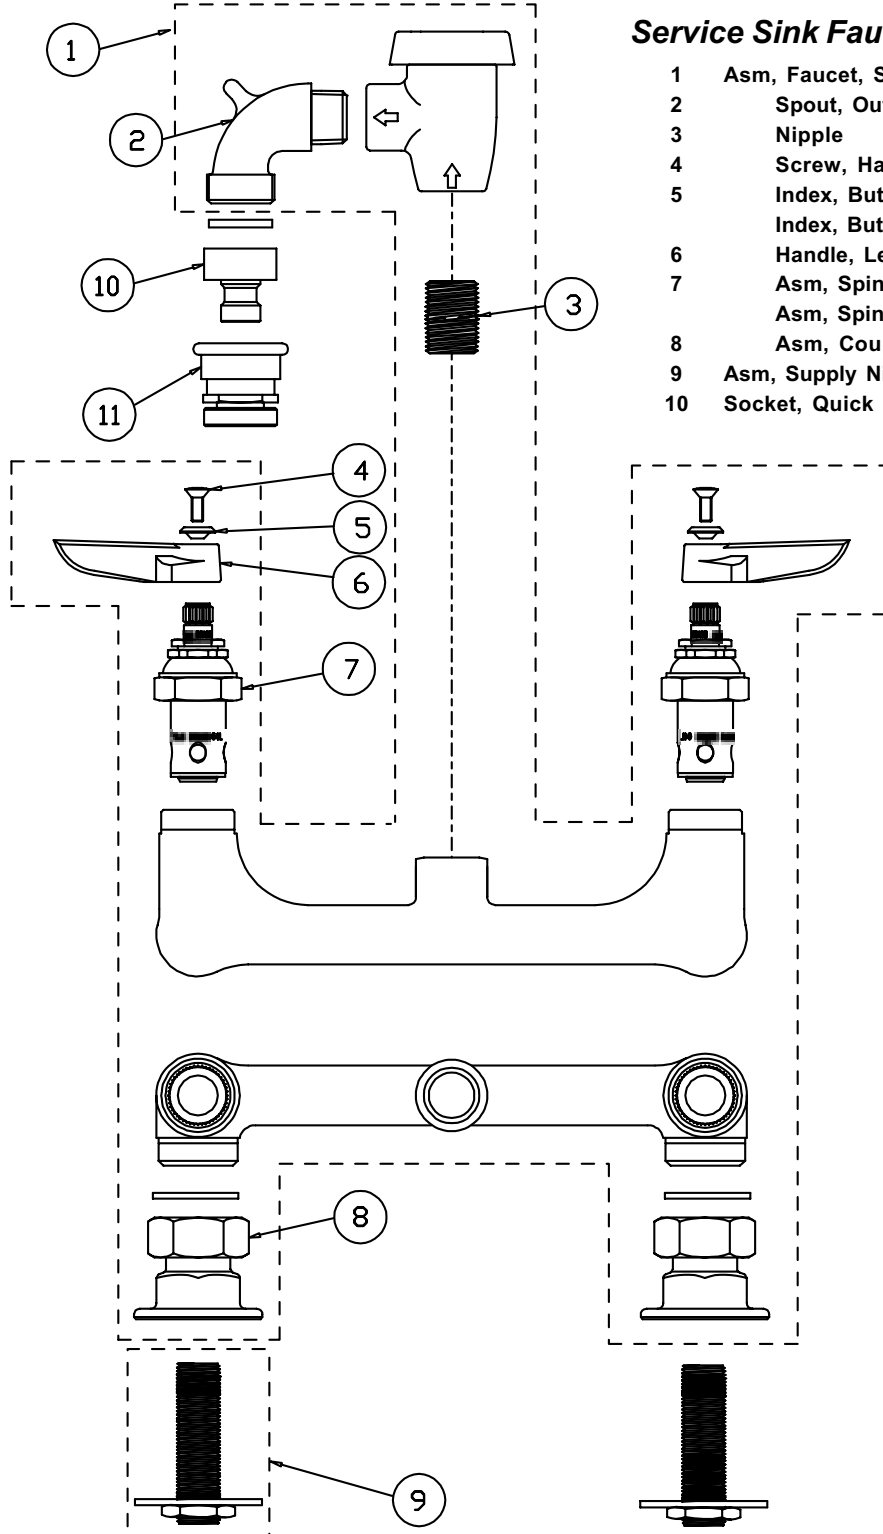

B-2261, B-2261-B

Pre-Rinse Unit

1	Spring, Overhead	000888-45
2	Finger Hook	000021-40
3	Screw, Finger Hook	000916-45
4	Nipple, 3/8" x 18"	000369-40
5	Screw, Handle	000922-45
6	Index, Button, Blue/Cold	001660-45
	Index, Button, Red/Hot	001661-45
7	Handle, Lever	001638-45
8	Asm, Spindle Eterna - Cold	002711-40
	Asm, Spindle Eterna - Hot	002712-40
9	Asm, Spray Valve	B-0107
10	Asm, Bracket, Wall Mount, 6" (B-2261-B)	B-0109-01
11	Nipple	000346-40
12	Set Screw	001584-45
13	Screw, Wall Mount	000915-45

B-2271

Service Sink Faucet Assembly

1	Asm, Faucet, Service Sink	B-0674-RGH
2	Spout, Out	000270-25
3	Nipple	002534-25
4	Screw, Handle	000922-45
5	Index, Button, Cold	001660-45
	Index, Button, Hot	001661-45
6	Handle, Lever, Blank	001638-45
7	Asm, Spindle Eterna - Cold	005959-40
	Asm, Spindle Eterna - Hot	005960-40
8	Asm, Coupling Flange	002893-45
9	Asm, Supply Nipple Unit	B-0425
10	Socket, Quick Connect	001371-45

B-2278

Pre-Rinse Unit

1	Asm, Base Faucet	002832-40
2	Handle, Lever	001638-45
3	Index, Button, Blue/Cold	001660-45
	Index, Button, Red/Hot	001661-45
4	Screw, Handle	000922-45
5	Asm, Spindle Eterna - Cold	002711-40
	Asm, Spindle Eterna - Hot	002712-40
6	Asm, Coupling Flange	002893-40
7	Asm, Supply Nipple	B-0425
8	Locknut	002954-45
9	Nipple	000422-20
10	Asm, Bracket, Wall Mount, 6"	B-0109-01
11	Nipple	000346-40
12	Set Screw	001584-45
13	Screw, Wall Mount	000915-45
14	Nipple, 3/8" x 18"	000369-40
15	Screw, Finger Hook	000916-45
16	Finger Hook	000021-40
17	Spring, Overhead	000888-45
18	Asm, Hose, Stainless Steel, 44"	B-0044-V9
19	Asm, Spray Valve	B-0107