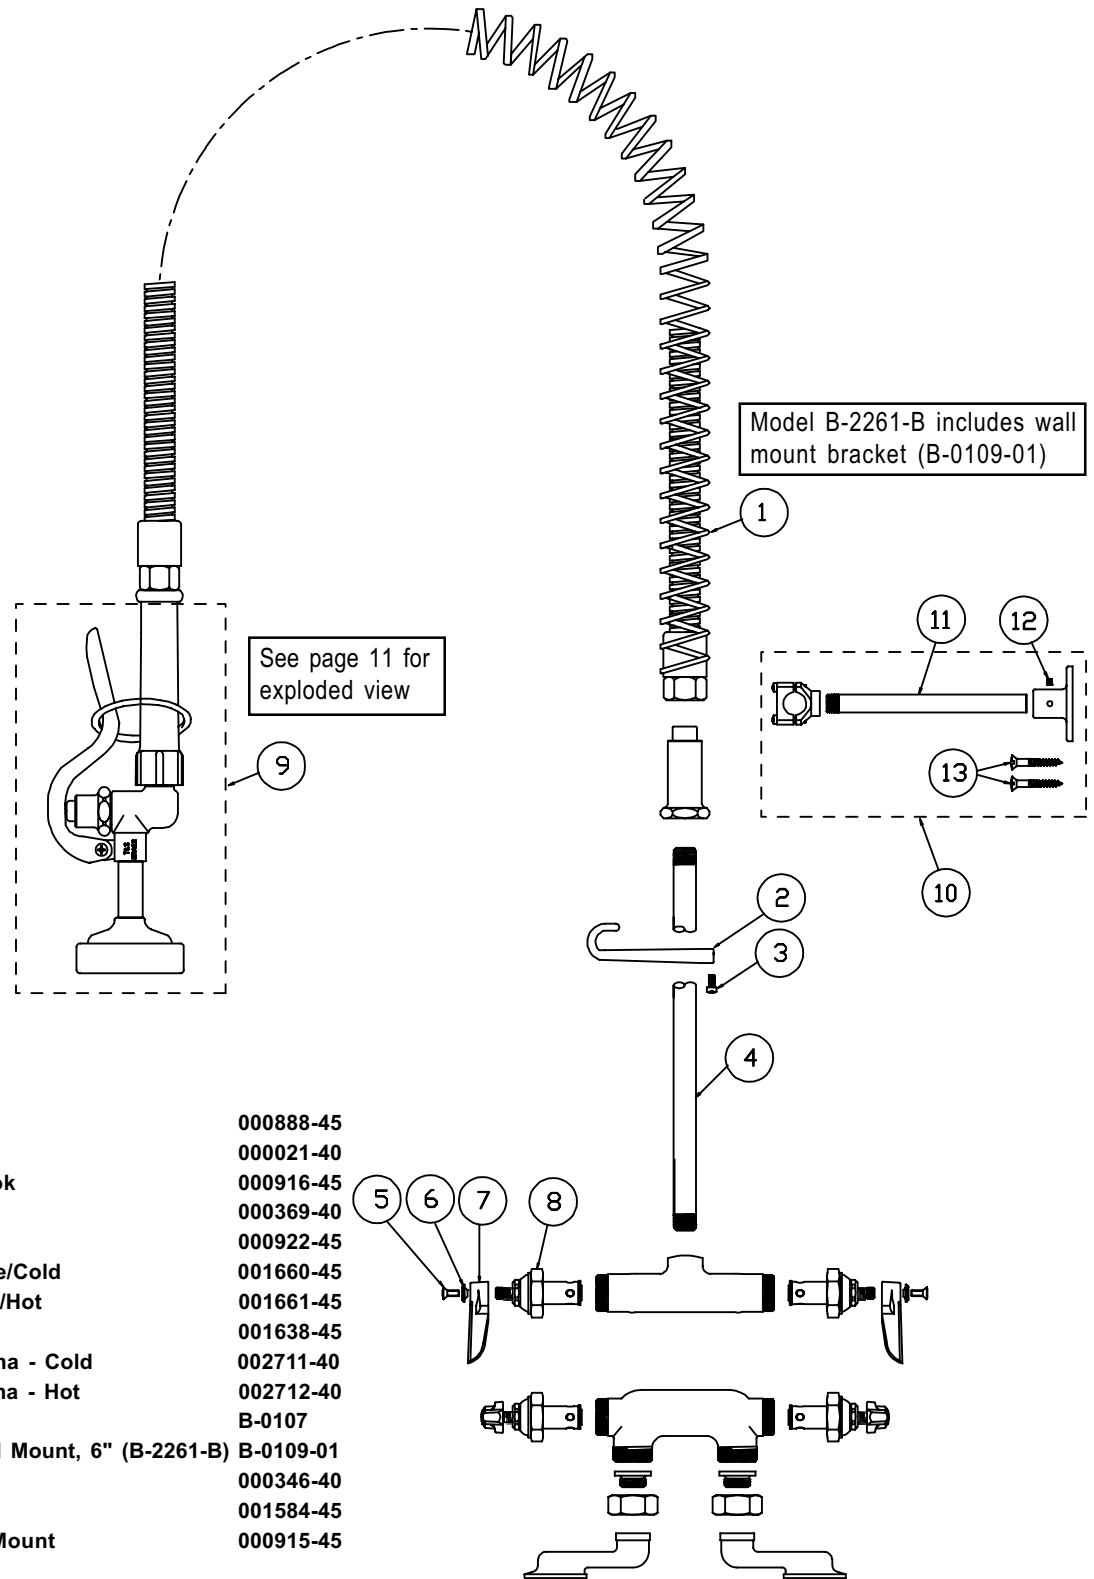

B-2261, B-2261-B

Pre-Rinse Unit

1	Spring, Overhead	000888-45
2	Finger Hook	000021-40
3	Screw, Finger Hook	000916-45
4	Nipple, 3/8" x 18"	000369-40
5	Screw, Handle	000922-45
6	Index, Button, Blue/Cold	001660-45
	Index, Button, Red/Hot	001661-45
7	Handle, Lever	001638-45
8	Asm, Spindle Eterna - Cold	002711-40
	Asm, Spindle Eterna - Hot	002712-40
9	Asm, Spray Valve	B-0107
10	Asm, Bracket, Wall Mount, 6" (B-2261-B)	B-0109-01
11	Nipple	000346-40
12	Set Screw	001584-45
13	Screw, Wall Mount	000915-45

B-2271

Service Sink Faucet Assembly

1	Asm, Faucet, Service Sink	B-0674-RGH
2	Spout, Out	000270-25
3	Nipple	002534-25
4	Screw, Handle	000922-45
5	Index, Button, Cold	001660-45
	Index, Button, Hot	001661-45
6	Handle, Lever, Blank	001638-45
7	Asm, Spindle Eterna - Cold	005959-40
	Asm, Spindle Eterna - Hot	005960-40
8	Asm, Coupling Flange	002893-45
9	Asm, Supply Nipple Unit	B-0425
10	Socket, Quick Connect	001371-45

B-2280

Faucet Assembly

1	Asm, Base Faucet	B-0220-LN	7	Asm, Swing Nozzle, 12"	062X
2	Screw, Handle	000922-45	8	Washer	009538-45
3	Index, Button, Blue/Cold	001660-45	9	Sleeve	011429-45
	Index, Button, Red/Hot	001661-45	10	O-Ring	001074-45
4	Handle, Lever	001638-45	11	Asm, Supply Nipple	B-0425
5	Asm, Spindle Eterna - Col	005959-40	12	Nipple, Supply	000422-20
	Asm, Spindle Eterna - Hot	005960-40	13	Locknut, Supply	002954-45
6	Asm, Coupling Flange	002893-40			