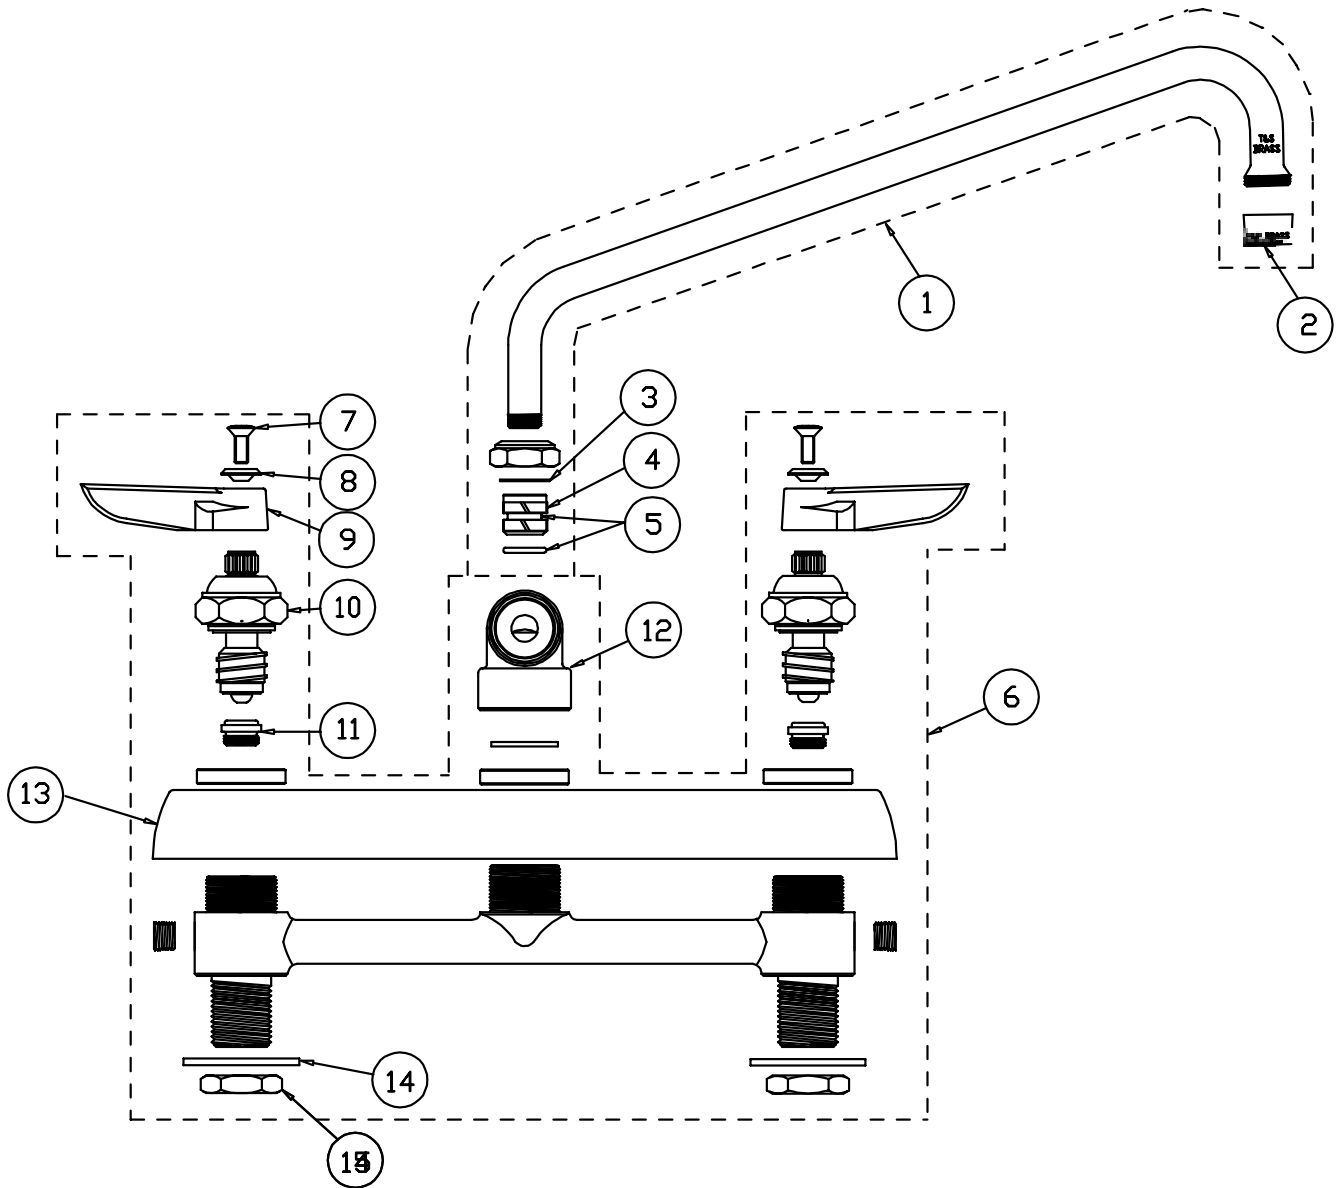

B-2289

Faucet Assembly

1	Screw, Handle	000922-45
2	Index, Button, Blue/Cold	001660-45
	Index, Button, Red/Hot	001661-45
3	Handle, Kitchen 4-Arm	002521-45
4	Asm, Spindle NSF - Cold	009753-25
	Asm, Spindle NSF - Hot	009754-25
5	Seat	000763-20
6	Locknut, Cover Plate	000712-25
7	Escutcheon	001259-40
8	Washer	000999-45
9	Locknut	002954-45
10	Knob	000082-40

B-2290

Pre Rinse Unit

1	Spring, Overhead	000888-45
2	Asm, Bracket, Wall Mount, 6"	B-0109-01
3	Nipple	000346-40
4	Screw, Wall Mount	000915-45
5	Screw Set, Wall Mount	001584-45
6	Finger Hook	000021-40
7	Screw, Finger Hook	000916-45
8	Nipple, 3/8" x 24"	000372-40
9	Asm, Base Faucet	B-0326
10	Screw, Handle	000922-45
11	Index, Button - Blue/Cold	001660-45
	Index, Button - Red/Hot	001661-45
12	Handle, Lever	001638-45
13	Asm, Spindle Eterna - Cold	002711-40
	Asm, Spindle Eterna - Hot	002712-40
14	Asm, Coupling Flange	002893-40
15	Asm, Supply Unit	B-0426
16	Locknut	002954-45
17	Asm, Hose, Stainless Steel, 44"	B-0044-H
18	Asm, Spray Valve	B-0107

B-2291

Workboard Faucet Assembly

1	Asm, Swing Nozzle, 14"	063X	9	Handle, Lever	001638-45
2	Aerator	B-0199-01	10	Asm, Spindle NSF - RH/Cold	009753-25
3	Washer, Swivel	009538-45		Asm, Spindle NSF - LH/Hot	009754-25
4	Sleeve	011429-45	11	Seat	000763-20
5	O-Ring	001074-45	12	Knob	000082-40
6	Asm, Base Faucet	B-1125-LN	13	Escutcheon	001259-40
7	Screw, Handle	000922-45	14	Washer	000999-45
8	Index, Button, Blue/Cold	001660-45	15	Locknut	002954-45

B-2294

Double Pantry Faucet Assembly

1	Asm, Base Faucet	B-0300-LN
2	Screw, Handle	000922-45
3	Index, Button - Blue/Cold	001660-45
	Index, Button - Red/Hot	001661-45
4	Handle, Lever	001638-45
5	Asm, Spindle Eterna - LH/Cold	005959-40
	Asm, Spindle Eterna - RH/Hot	005960-40
6	Washer	002290-45
7	Locknut, Shank	000965-45
8	Asm, Spreader Unit	002898-40
9	Asm, Swing Nozzle, 14"	063X
10	Washer	009538-45
11	Sleeve	011429-45
12	O-Ring	001074-45
13	Faucet, Body, Swing	000585-25
14	Tailpiece	001592-20
15	Nut	000958-20