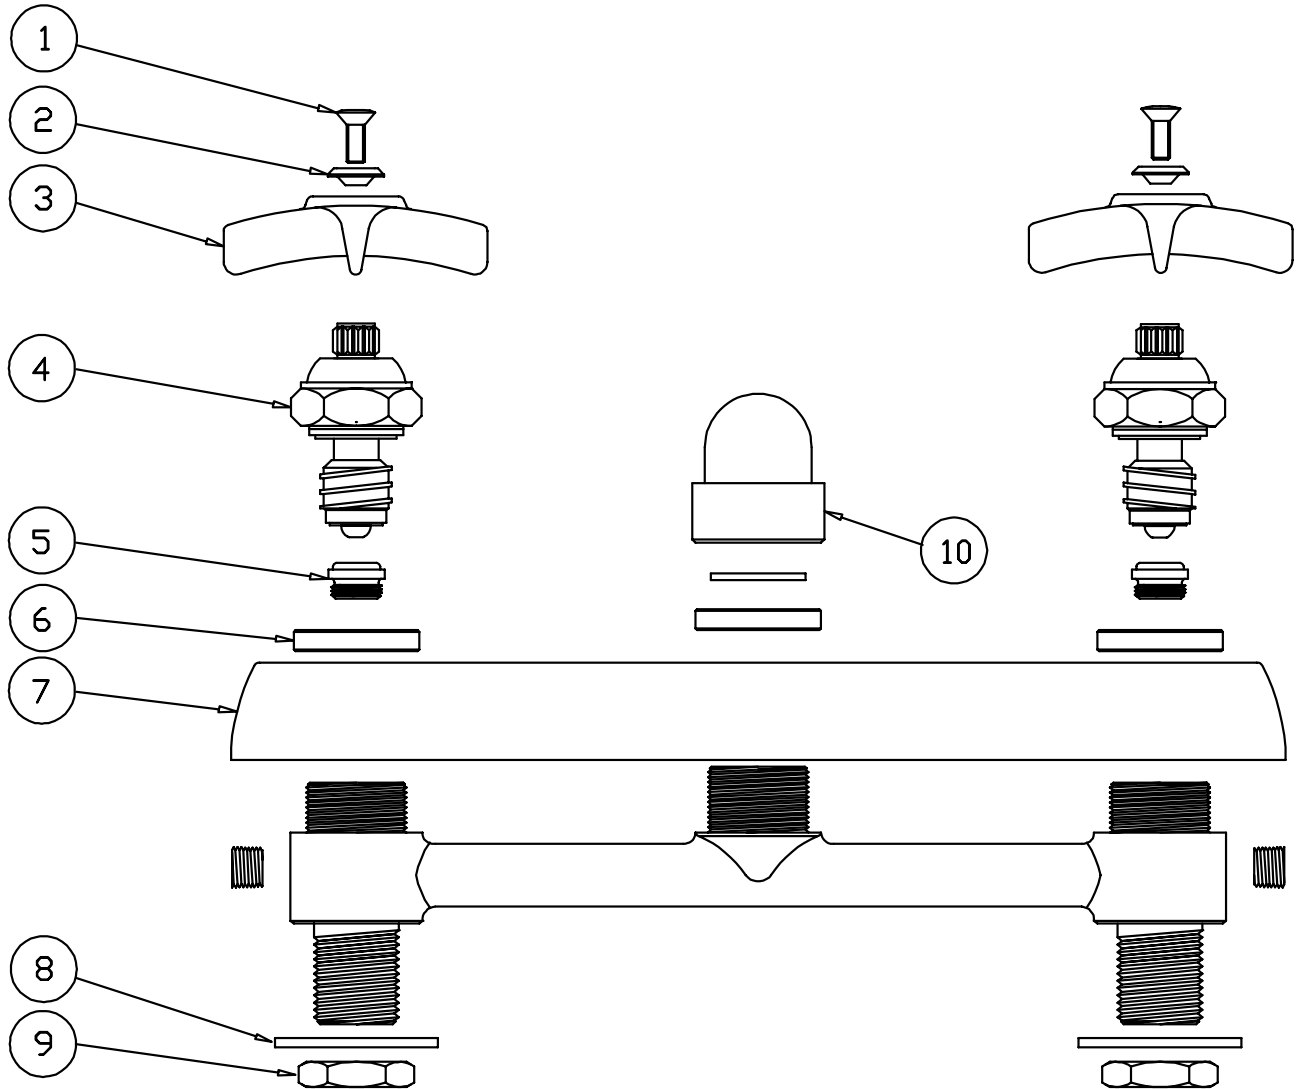

B-2283

Faucet Assembly

1	Asm, Base Faucet	B-0225-LN
2	Screw, Handle	000922-45
3	Index, Button, Blue/Cold	001660-45
	Index, Button, Red/Hot	001661-45
4	Handle, Lever	001638-45
5	Asm, Spindle Eterna - Cold	005959-40
	Asm, Spindle Eterna - Hot	005960-40
6	Asm, Coupling Flange	002893-40
7	Asm, Supply Nipple	B-0425
8	Nipple	000422-20
9	Locknut	002954-45
10	Asm, Swing Nozzle, 6"	059X
11	Washer	009538-45
12	Sleeve	011429-45
13	O-Ring	001074-45

B-2285-B

Pre Rinse Unit

1	Spring, Overhead	000888-45
2	Finger Hook	000021-40
3	Screw, Finger Hook	000916-45
4	Nipple, 3/8" x 24"	000372-40
5	Asm, Bracket, Wall Mount, 6"	B-0109-01
6	Nipple	000346-40
7	Set Screw	001584-45
8	Screw, Wall Mount	000915-45
9	Asm, Base Faucet	B-0305-LN
10	Screw, Handle	000922-45
11	Index, Button, Blue/Cold	001660-45
12	Handle, Lever	001638-45
13	Asm, Spindle Eterna - Hot	005960-40
14	Washer	002290-45
15	Locknut	002954-45
16	Tailpiece	001592-20
17	Nut	000958-20
18	Asm, Hose, Stainless Steel, 44"	B-0044-H
19	Asm, Spray Valve	B-0107

B-2289

Faucet Assembly

1	Screw, Handle	000922-45
2	Index, Button, Blue/Cold	001660-45
	Index, Button, Red/Hot	001661-45
3	Handle, Kitchen 4-Arm	002521-45
4	Asm, Spindle NSF - Cold	009753-25
	Asm, Spindle NSF - Hot	009754-25
5	Seat	000763-20
6	Locknut, Cover Plate	000712-25
7	Escutcheon	001259-40
8	Washer	000999-45
9	Locknut	002954-45
10	Knob	000082-40