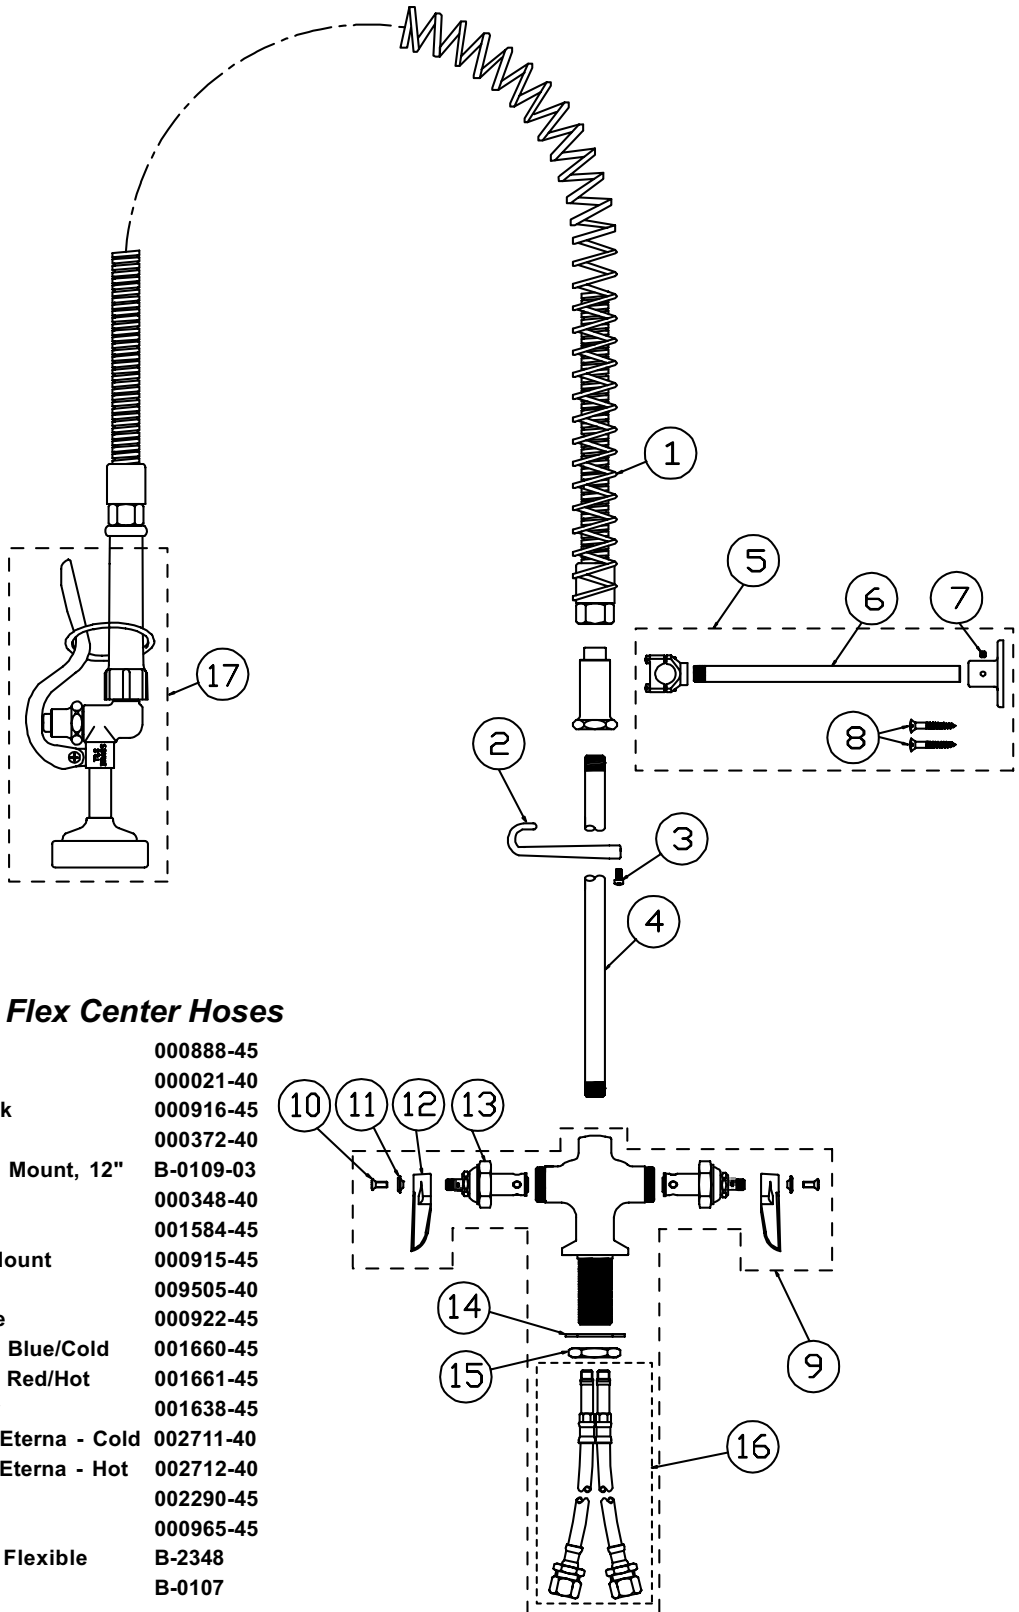

Pre-Rinse Unit with Flex Center Hoses

1	Spring, Overhead	000888-45
2	Finger Hook	000021-40
3	Screw, Finger Hook	000916-45
4	Nipple, 3/8" x 24"	000372-40
5	Asm, Bracket, Wall Mount, 12"	B-0109-03
6	Nipple, 12"	000348-40
7	Set Screw	001584-45
8	Screw, Wall Mount	000915-45
9	Asm, Base Faucet	009505-40
10	Screw, Handle	000922-45
11	Index, Button, Blue/Cold	001660-45
	Index, Button, Red/Hot	001661-45
12	Handle, Lever	001638-45
13	Asm, Spindle Eterna - Cold	002711-40
	Asm, Spindle Eterna - Hot	002712-40
14	Washer	002290-45
15	Locknut	000965-45
16	Asm, Connectors, Flexible	B-2348
17	Asm, Spray Valve	B-0107