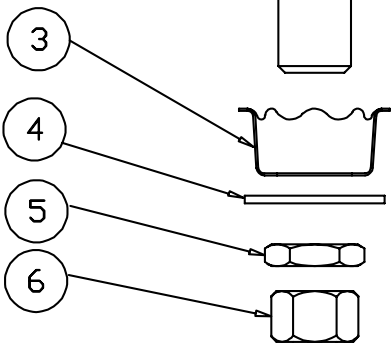

Model B-2360 includes bubbler valve (009610-40) and Model B-2360-01 includes meter valve (010942-40)