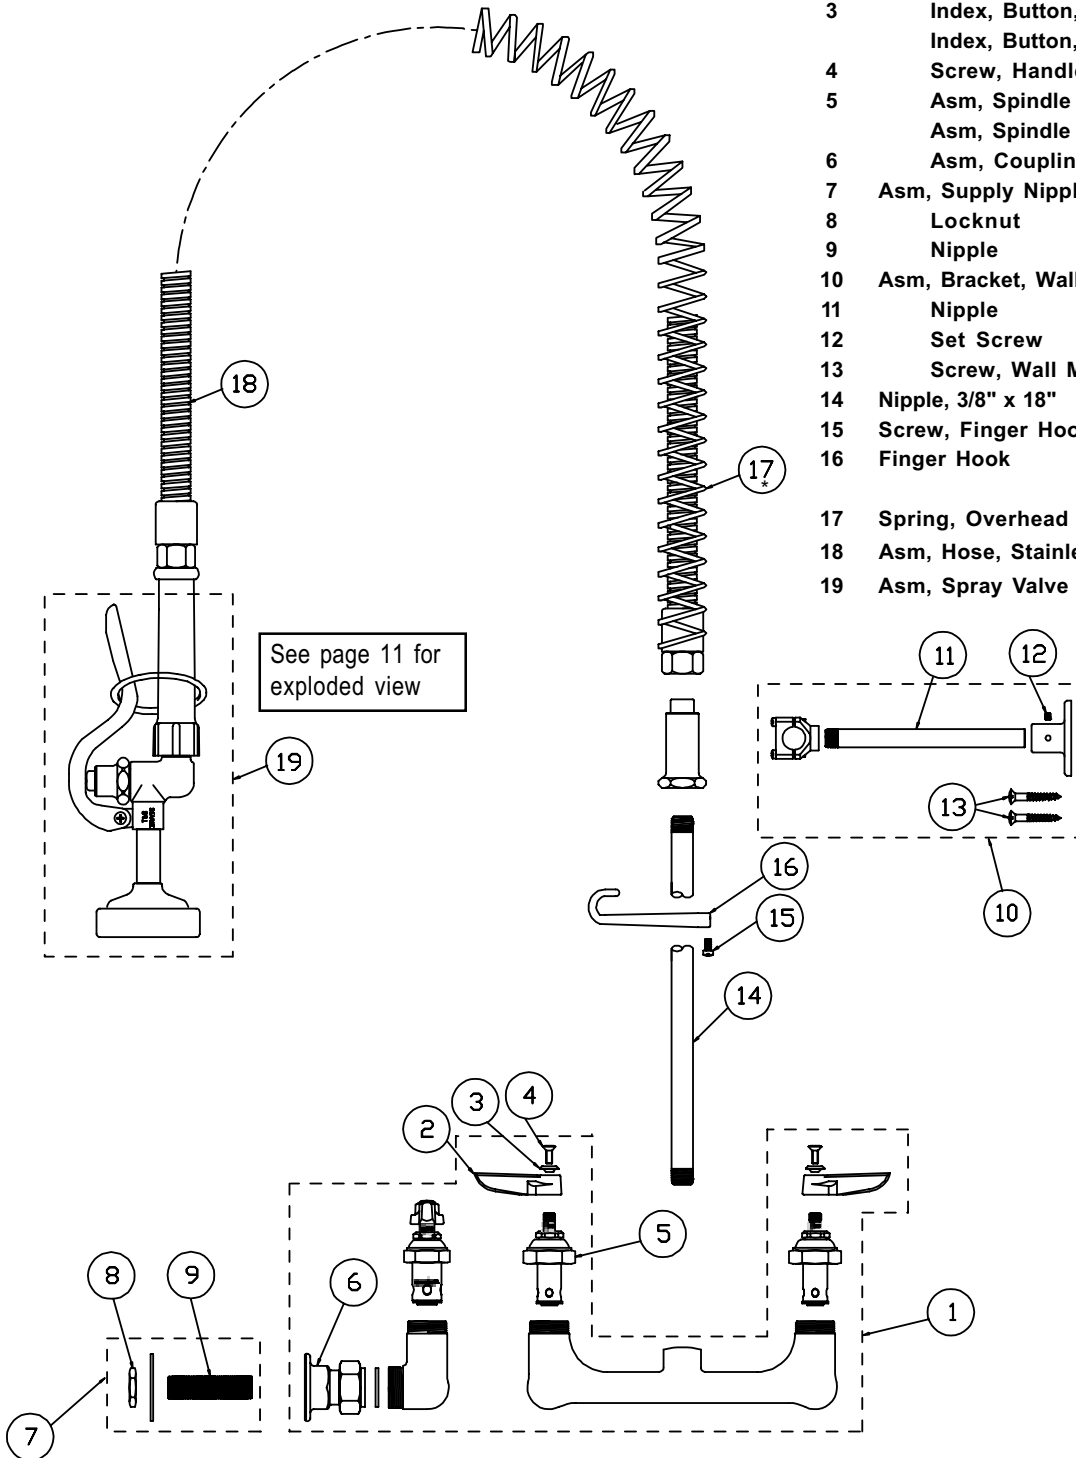

B-2261, B-2261-B

Pre-Rinse Unit

1	Spring, Overhead	000888-45
2	Finger Hook	000021-40
3	Screw, Finger Hook	000916-45
4	Nipple, 3/8" x 18"	000369-40
5	Screw, Handle	000922-45
6	Index, Button, Blue/Cold	001660-45
	Index, Button, Red/Hot	001661-45
7	Handle, Lever	001638-45
8	Asm, Spindle Eterna - Cold	002711-40
	Asm, Spindle Eterna - Hot	002712-40
9	Asm, Spray Valve	B-0107
10	Asm, Bracket, Wall Mount, 6" (B-2261-B)	B-0109-01
11	Nipple	000346-40
12	Set Screw	001584-45
13	Screw, Wall Mount	000915-45

B-2271

Service Sink Faucet Assembly

1	Asm, Faucet, Service Sink	B-0674-RGH
2	Spout, Out	000270-25
3	Nipple	002534-25
4	Screw, Handle	000922-45
5	Index, Button, Cold	001660-45
	Index, Button, Hot	001661-45
6	Handle, Lever, Blank	001638-45
7	Asm, Spindle Eterna - Cold	005959-40
	Asm, Spindle Eterna - Hot	005960-40
8	Asm, Coupling Flange	002893-45
9	Asm, Supply Nipple Unit	B-0425
10	Socket, Quick Connect	001371-45

B-2278

Pre-Rinse Unit

1	Asm, Base Faucet	002832-40
2	Handle, Lever	001638-45
3	Index, Button, Blue/Cold	001660-45
	Index, Button, Red/Hot	001661-45
4	Screw, Handle	000922-45
5	Asm, Spindle Eterna - Cold	002711-40
	Asm, Spindle Eterna - Hot	002712-40
6	Asm, Coupling Flange	002893-40
7	Asm, Supply Nipple	B-0425
8	Locknut	002954-45
9	Nipple	000422-20
10	Asm, Bracket, Wall Mount, 6"	B-0109-01
11	Nipple	000346-40
12	Set Screw	001584-45
13	Screw, Wall Mount	000915-45
14	Nipple, 3/8" x 18"	000369-40
15	Screw, Finger Hook	000916-45
16	Finger Hook	000021-40
17	Spring, Overhead	000888-45
18	Asm, Hose, Stainless Steel, 44"	B-0044-V9
19	Asm, Spray Valve	B-0107