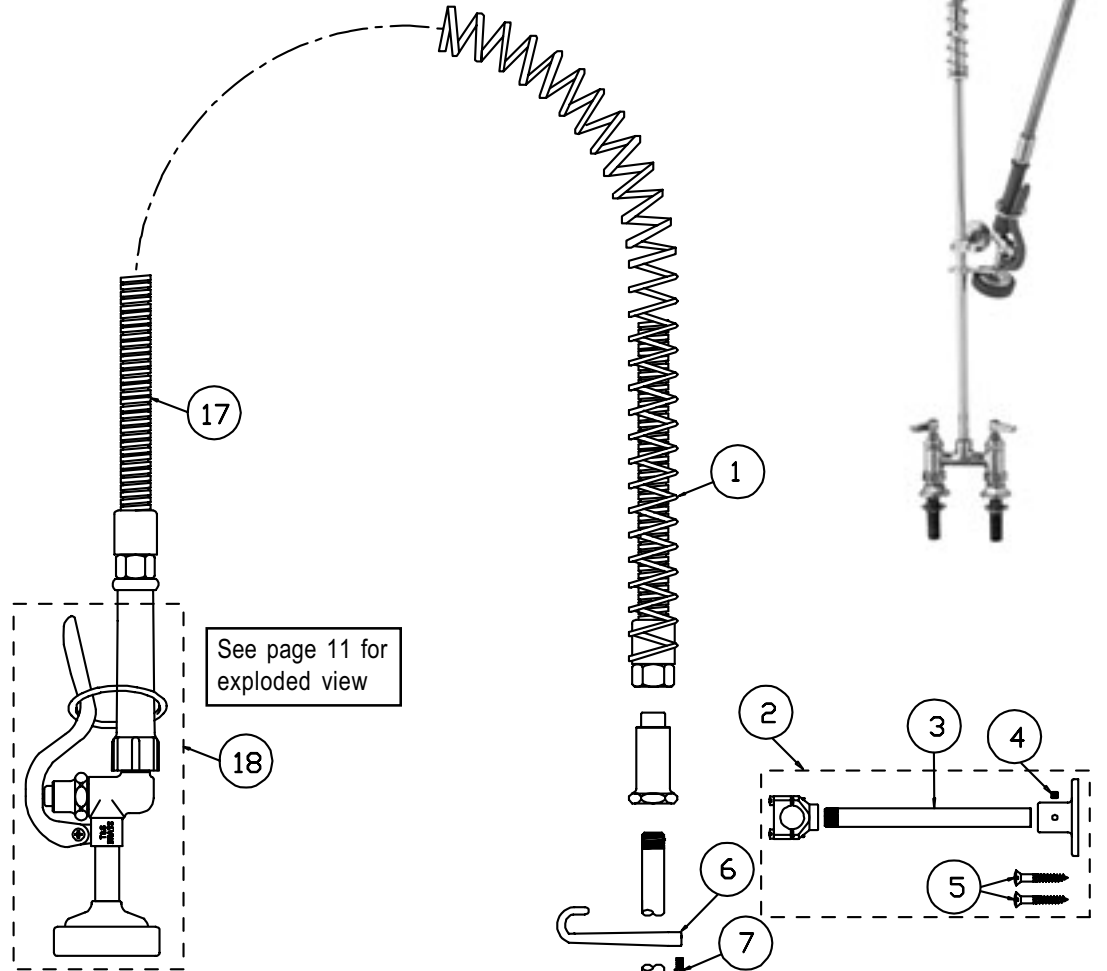

B-2290

Pre Rinse Unit

1	Spring, Overhead	000888-45
2	Asm, Bracket, Wall Mount, 6"	B-0109-01
3	Nipple	000346-40
4	Screw, Wall Mount	000915-45
5	Screw Set, Wall Mount	001584-45
6	Finger Hook	000021-40
7	Screw, Finger Hook	000916-45
8	Nipple, 3/8" x 24"	000372-40
9	Asm, Base Faucet	B-0326
10	Screw, Handle	000922-45
11	Index, Button - Blue/Cold	001660-45
	Index, Button - Red/Hot	001661-45
12	Handle, Lever	001638-45
13	Asm, Spindle Eterna - Cold	002711-40
	Asm, Spindle Eterna - Hot	002712-40
14	Asm, Coupling Flange	002893-40
15	Asm, Supply Unit	B-0426
16	Locknut	002954-45
17	Asm, Hose, Stainless Steel, 44"	B-0044-H
18	Asm, Spray Valve	B-0107