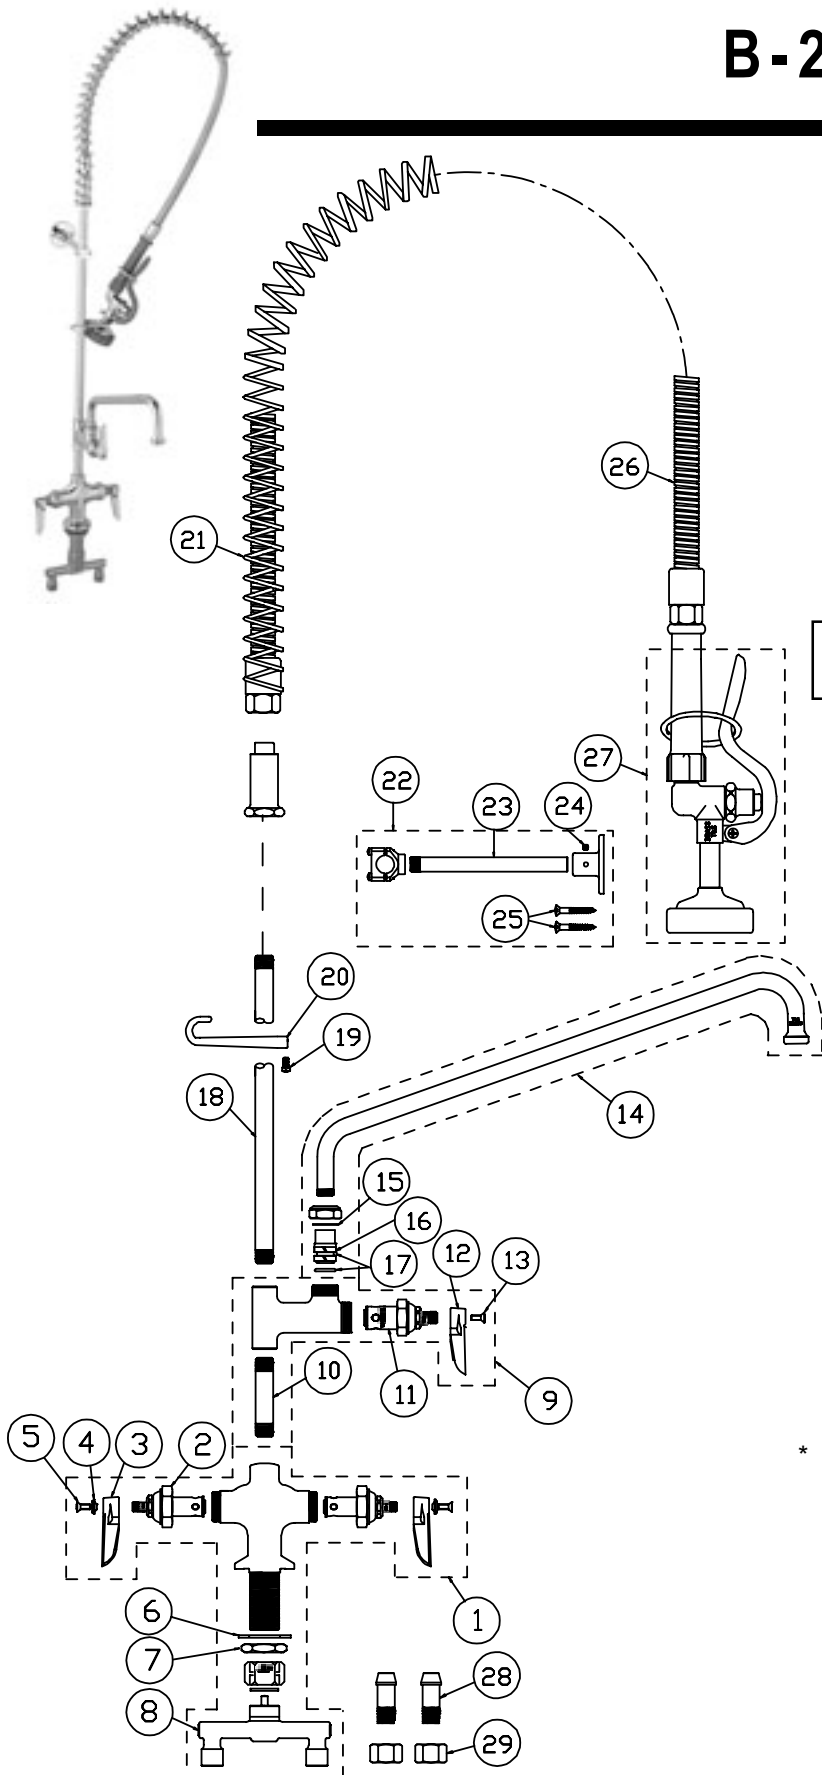

B-2294

Double Pantry Faucet Assembly

1	Asm, Base Faucet	B-0300-LN
2	Screw, Handle	000922-45
3	Index, Button - Blue/Cold	001660-45
	Index, Button - Red/Hot	001661-45
4	Handle, Lever	001638-45
5	Asm, Spindle Eterna - LH/Cold	005959-40
	Asm, Spindle Eterna - RH/Hot	005960-40
6	Washer	002290-45
7	Locknut, Shank	000965-45
8	Asm, Spreader Unit	002898-40
9	Asm, Swing Nozzle, 14"	063X
10	Washer	009538-45
11	Sleeve	011429-45
12	O-Ring	001074-45
13	Faucet, Body, Swing	000585-25
14	Tailpiece	001592-20
15	Nut	000958-20

B-2297

Mixing Faucet Assembly

- | | | |
|---|--------------------------|-----------|
| 1 | Screw, Handle | 000922-45 |
| 2 | Index, Button, Blue/Cold | 001660-45 |
| | Index, Button, Red/Hot | 001661-45 |
| 3 | Handle, Kitchen 4-Arm | 002521-45 |
| 4 | Asm, Spindle - Hot | 006020-40 |

B-2338

See page 11 for exploded view

Pre-Rinse with Add-On Faucet

1	Asm, Base Faucet	002824-40
2	Asm, Spindle Eterna - Cold	002711-40
	Asm, Spindle Eterna - Hot	002712-40
3	Handle, Lever Zinc	001638-45
4	Index, Button, Blue/Cold	001660-45
	Index, Button, Red/Hot	001661-45
5	Screw, Handle	000922-45
6	Washer	002290-45
7	Locknut	002954-45
8	Asm, Spreader Unit	002898-40
9	Asm, Add-On Faucet	B-0155-LN
10	Nipple, 3/8" x 3"	000358-40
11	Asm, Spindle, Quarter Turn	007947-40
12	Handle, Lever	001638-45
13	Screw, Handle	000922-45
14	Asm, Swing Nozzle, 12"	062X
15	O-Ring, Swivel	001074-45
16	Sleeve, Swivel	011429-45
17	Washer, Swivel	009538-45
18	Nipple, 3/8" x 18"	000369-40
19	Screw, Finger Hook	000916-45
20	Finger Hook	000021-40
*		
21	Spring, Overhead	000888-45
22	Asm, Bracket, Wall Mount	B-0109-01
23	Nipple	000346-40
24	Set Screw	001584-45
25	Screw, Wall Mount	000915-45
26	Asm, Hose, Stainless Steel, 44"	B-0044-H
27	Asm, Spray Valve	B-0107
28	Tailpiece	001592-20
29	Nut	000958-20