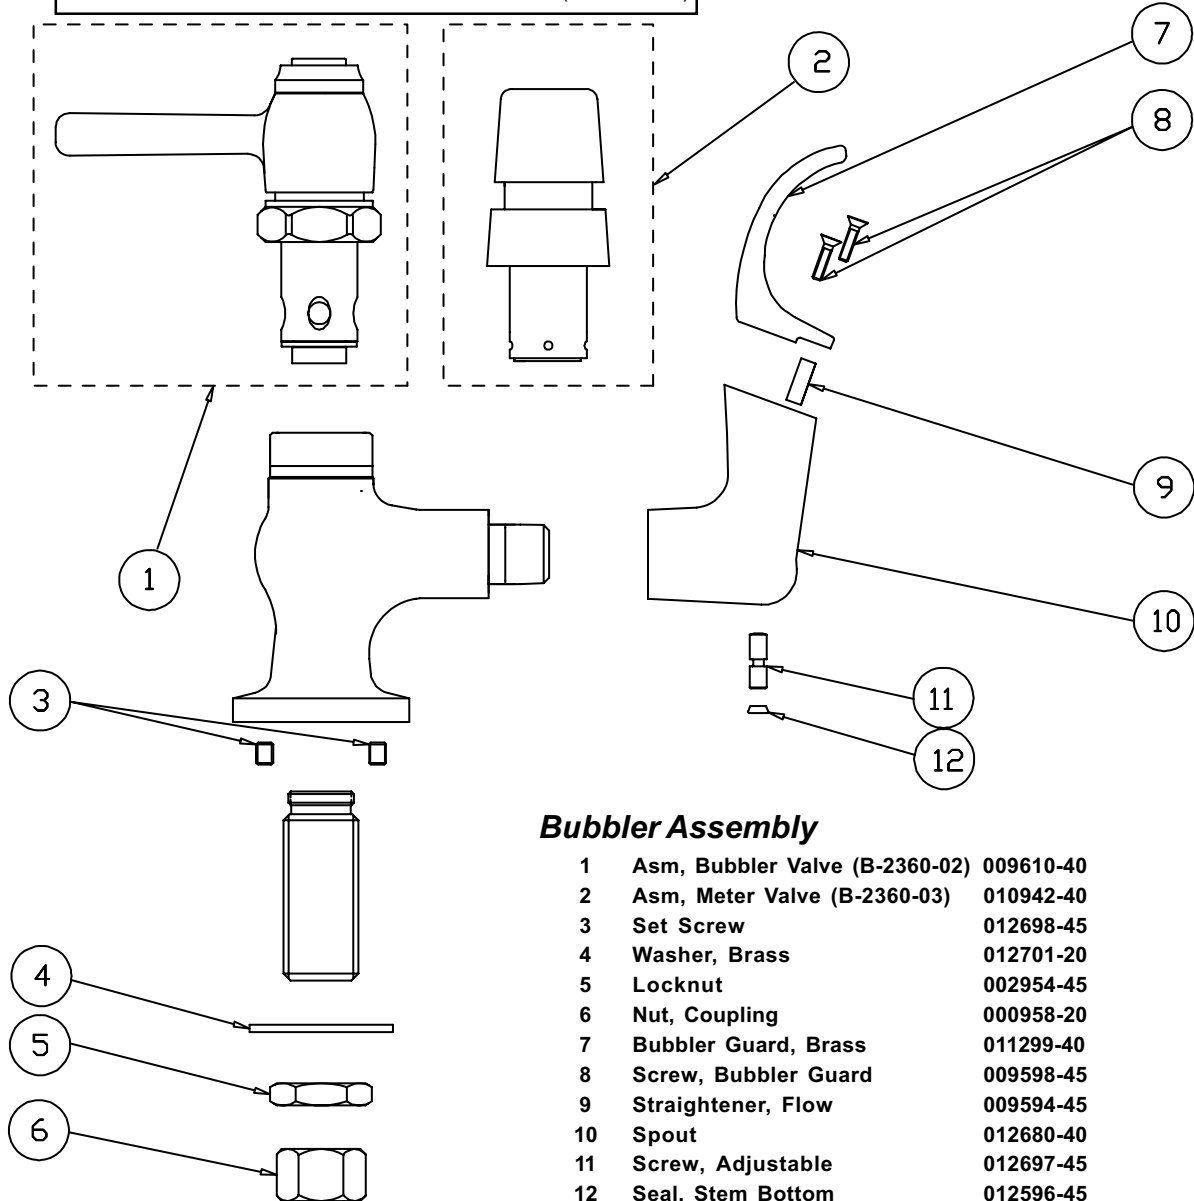

B-2347

Commercial Faucet with Sidespray

1	Asm, Body, Cold	161A
	Asm, Body, Hot	162A
2	Screw, Handle	000925-45
3	Index, Snap-In, Blue/Cold	001686-45
	Index, Snap-In, Red/Hot	001194-45
4	Handle, Wrist Action, 4"	B-WH4
5	Escutcheon	001257-40
6	Asm, Spindle, Eterna - LH/Col	006477-40
	Asm, Spindle, Eterna - RH/Hot	006478-40
7	Locknut, Body, Top	000959-20
8	Washer, Body	002290-45
9	Washer, Nipple	001006-45
10	Locknut, Body, Bottom	000960-20
11	Washer	000981-45
12	Nut, Coupling	000958-20
13	Screw, Diverter	001486-45
14	O-Ring, Body, Center	001069-45
15	Adapter, Diverter	001484-20
16	Diverter, Piston	009433-20
17	Washer, Shank	000999-45
18	Locknut	002954-45
19	Washer	003367-45
20	Insert	003700-45
21	Coupling	003701-45
22	Nipple	000342-20
23	Nozzle, Gooseneck	135X
24	Asm, Spray Head	B-0103
25	Hose, Guide	001496-45
26	Diverter, Hose, Spray	001495-45

B-2360, B-2360-01

Model B-2360 includes bubbler valve (009610-40) and Model B-2360-01 includes meter valve (010942-40)

Bubbler Assembly

1	Asm, Bubbler Valve (B-2360)	009610-40
2	Asm, Meter Valve (B-2360-01)	010942-40
3	Washer, Rosette	001000-45
4	Washer	000999-45
5	Locknut	002954-45
6	Nut, Nipple Coupling	000958-20
7	Spout Guard, Flex	009595-45
8	Screw, Spout Guard	009598-45
9	Holder, Spout Guard	009596-40
10	Flow Straightener	009594-45
11	Spout, Bubbler	012680-40
12	Adjustment Screw, Flow Control	012697-45
13	Seal, Stem Bottom, Slow-Self-Closing	012596-45

B-2360-02, B-2360-03

Model B-2360-02 includes bubbler valve (009610-40)
and Model B-2360-03 includes meter valve (010942-40)

Bubbler Assembly

1	Asm, Bubbler Valve (B-2360-02)	009610-40
2	Asm, Meter Valve (B-2360-03)	010942-40
3	Set Screw	012698-45
4	Washer, Brass	012701-20
5	Locknut	002954-45
6	Nut, Coupling	000958-20
7	Bubbler Guard, Brass	011299-40
8	Screw, Bubbler Guard	009598-45
9	Straightener, Flow	009594-45
10	Spout	012680-40
11	Screw, Adjustable	012697-45
12	Seal, Stem Bottom	012596-45