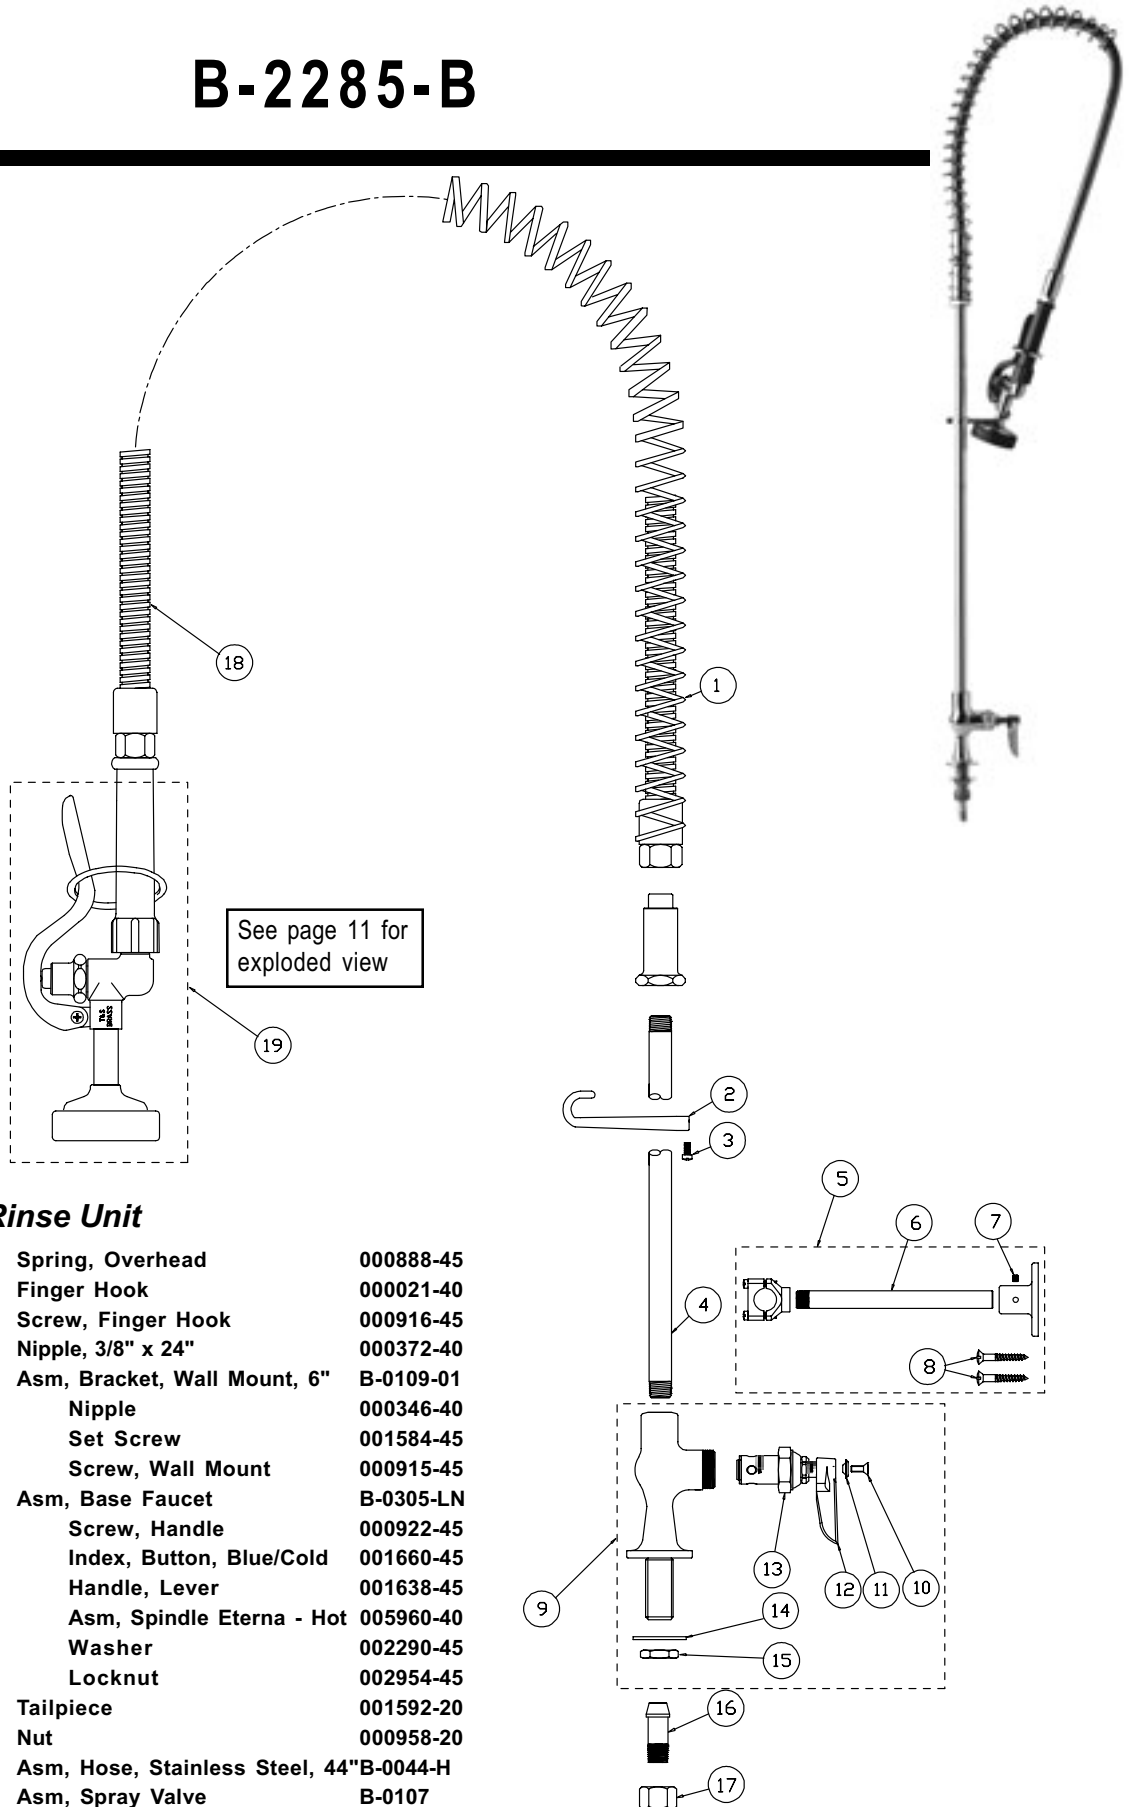

B-2280

Faucet Assembly

1	Asm, Base Faucet	B-0220-LN	7	Asm, Swing Nozzle, 12"	062X
2	Screw, Handle	000922-45	8	Washer	009538-45
3	Index, Button, Blue/Cold	001660-45	9	Sleeve	011429-45
	Index, Button, Red/Hot	001661-45	10	O-Ring	001074-45
4	Handle, Lever	001638-45	11	Asm, Supply Nipple	B-0425
5	Asm, Spindle Eterna - Col	005959-40	12	Nipple, Supply	000422-20
	Asm, Spindle Eterna - Hot	005960-40	13	Locknut, Supply	002954-45
6	Asm, Coupling Flange	002893-40			

B-2283

Faucet Assembly

1	Asm, Base Faucet	B-0225-LN
2	Screw, Handle	000922-45
3	Index, Button, Blue/Cold	001660-45
	Index, Button, Red/Hot	001661-45
4	Handle, Lever	001638-45
5	Asm, Spindle Eterna - Cold	005959-40
	Asm, Spindle Eterna - Hot	005960-40
6	Asm, Coupling Flange	002893-40
7	Asm, Supply Nipple	B-0425
8	Nipple	000422-20
9	Locknut	002954-45
10	Asm, Swing Nozzle, 6"	059X
11	Washer	009538-45
12	Sleeve	011429-45
13	O-Ring	001074-45

B-2285-B

Pre Rinse Unit

1	Spring, Overhead	000888-45
2	Finger Hook	000021-40
3	Screw, Finger Hook	000916-45
4	Nipple, 3/8" x 24"	000372-40
5	Asm, Bracket, Wall Mount, 6"	B-0109-01
6	Nipple	000346-40
7	Set Screw	001584-45
8	Screw, Wall Mount	000915-45
9	Asm, Base Faucet	B-0305-LN
10	Screw, Handle	000922-45
11	Index, Button, Blue/Cold	001660-45
12	Handle, Lever	001638-45
13	Asm, Spindle Eterna - Hot	005960-40
14	Washer	002290-45
15	Locknut	002954-45
16	Tailpiece	001592-20
17	Nut	000958-20
18	Asm, Hose, Stainless Steel, 44"	B-0044-H
19	Asm, Spray Valve	B-0107

B-2289

Faucet Assembly

1	Screw, Handle	000922-45
2	Index, Button, Blue/Cold	001660-45
	Index, Button, Red/Hot	001661-45
3	Handle, Kitchen 4-Arm	002521-45
4	Asm, Spindle NSF - Cold	009753-25
	Asm, Spindle NSF - Hot	009754-25
5	Seat	000763-20
6	Locknut, Cover Plate	000712-25
7	Escutcheon	001259-40
8	Washer	000999-45
9	Locknut	002954-45
10	Knob	000082-40