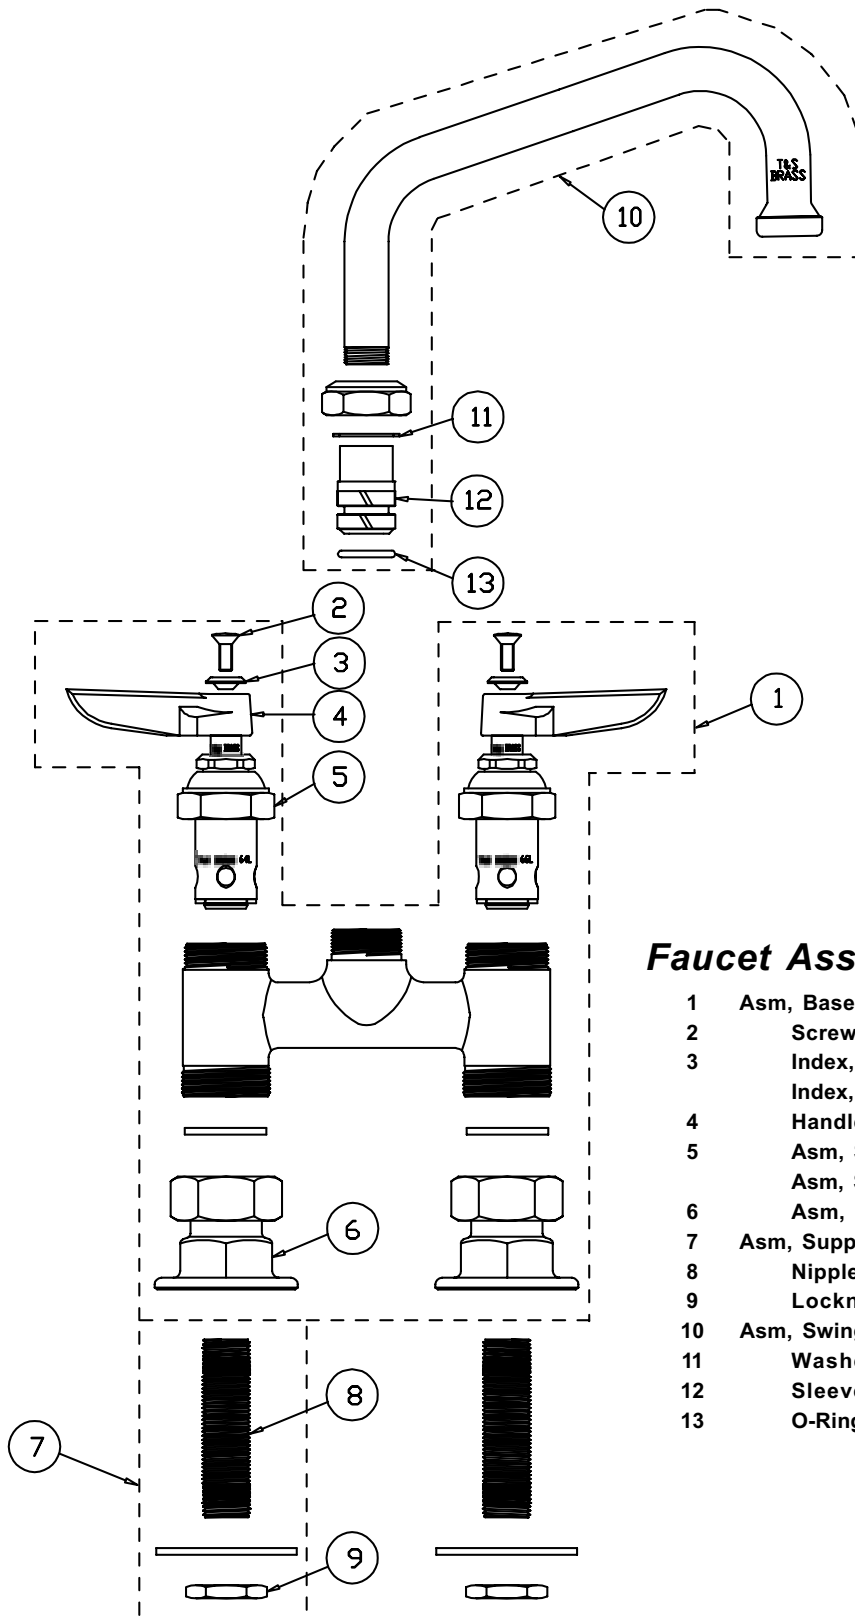

B-2278

Pre-Rinse Unit

1	Asm, Base Faucet	002832-40
2	Handle, Lever	001638-45
3	Index, Button, Blue/Cold	001660-45
	Index, Button, Red/Hot	001661-45
4	Screw, Handle	000922-45
5	Asm, Spindle Eterna - Cold	002711-40
	Asm, Spindle Eterna - Hot	002712-40
6	Asm, Coupling Flange	002893-40
7	Asm, Supply Nipple	B-0425
8	Locknut	002954-45
9	Nipple	000422-20
10	Asm, Bracket, Wall Mount, 6"	B-0109-01
11	Nipple	000346-40
12	Set Screw	001584-45
13	Screw, Wall Mount	000915-45
14	Nipple, 3/8" x 18"	000369-40
15	Screw, Finger Hook	000916-45
16	Finger Hook	000021-40
17	Spring, Overhead	000888-45
18	Asm, Hose, Stainless Steel, 44"	B-0044-V9
19	Asm, Spray Valve	B-0107

B-2280

Faucet Assembly

1	Asm, Base Faucet	B-0220-LN	7	Asm, Swing Nozzle, 12"	062X
2	Screw, Handle	000922-45	8	Washer	009538-45
3	Index, Button, Blue/Cold	001660-45	9	Sleeve	011429-45
	Index, Button, Red/Hot	001661-45	10	O-Ring	001074-45
4	Handle, Lever	001638-45	11	Asm, Supply Nipple	B-0425
5	Asm, Spindle Eterna - Col	005959-40	12	Nipple, Supply	000422-20
	Asm, Spindle Eterna - Hot	005960-40	13	Locknut, Supply	002954-45
6	Asm, Coupling Flange	002893-40			

B-2283

Faucet Assembly

1	Asm, Base Faucet	B-0225-LN
2	Screw, Handle	000922-45
3	Index, Button, Blue/Cold	001660-45
	Index, Button, Red/Hot	001661-45
4	Handle, Lever	001638-45
5	Asm, Spindle Eterna - Cold	005959-40
	Asm, Spindle Eterna - Hot	005960-40
6	Asm, Coupling Flange	002893-40
7	Asm, Supply Nipple	B-0425
8	Nipple	000422-20
9	Locknut	002954-45
10	Asm, Swing Nozzle, 6"	059X
11	Washer	009538-45
12	Sleeve	011429-45
13	O-Ring	001074-45