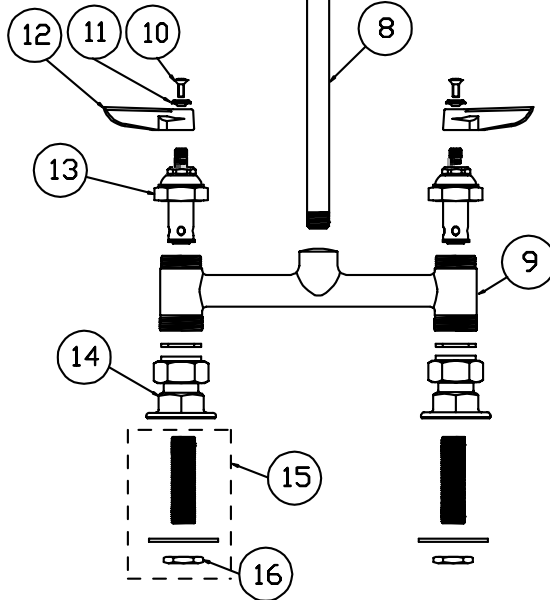

B-2285-B

Pre Rinse Unit

1	Spring, Overhead	000888-45
2	Finger Hook	000021-40
3	Screw, Finger Hook	000916-45
4	Nipple, 3/8" x 24"	000372-40
5	Asm, Bracket, Wall Mount, 6"	B-0109-01
6	Nipple	000346-40
7	Set Screw	001584-45
8	Screw, Wall Mount	000915-45
9	Asm, Base Faucet	B-0305-LN
10	Screw, Handle	000922-45
11	Index, Button, Blue/Cold	001660-45
12	Handle, Lever	001638-45
13	Asm, Spindle Eterna - Hot	005960-40
14	Washer	002290-45
15	Locknut	002954-45
16	Tailpiece	001592-20
17	Nut	000958-20
18	Asm, Hose, Stainless Steel, 44"	B-0044-H
19	Asm, Spray Valve	B-0107

B-2289

Faucet Assembly

1	Screw, Handle	000922-45
2	Index, Button, Blue/Cold	001660-45
	Index, Button, Red/Hot	001661-45
3	Handle, Kitchen 4-Arm	002521-45
4	Asm, Spindle NSF - Cold	009753-25
	Asm, Spindle NSF - Hot	009754-25
5	Seat	000763-20
6	Locknut, Cover Plate	000712-25
7	Escutcheon	001259-40
8	Washer	000999-45
9	Locknut	002954-45
10	Knob	000082-40

B-2290

Pre Rinse Unit

1	Spring, Overhead	000888-45
2	Asm, Bracket, Wall Mount, 6"	B-0109-01
3	Nipple	000346-40
4	Screw, Wall Mount	000915-45
5	Screw Set, Wall Mount	001584-45
6	Finger Hook	000021-40
7	Screw, Finger Hook	000916-45
8	Nipple, 3/8" x 24"	000372-40
9	Asm, Base Faucet	B-0326
10	Screw, Handle	000922-45
11	Index, Button - Blue/Cold	001660-45
	Index, Button - Red/Hot	001661-45
12	Handle, Lever	001638-45
13	Asm, Spindle Eterna - Cold	002711-40
	Asm, Spindle Eterna - Hot	002712-40
14	Asm, Coupling Flange	002893-40
15	Asm, Supply Unit	B-0426
16	Locknut	002954-45
17	Asm, Hose, Stainless Steel, 44"	B-0044-H
18	Asm, Spray Valve	B-0107