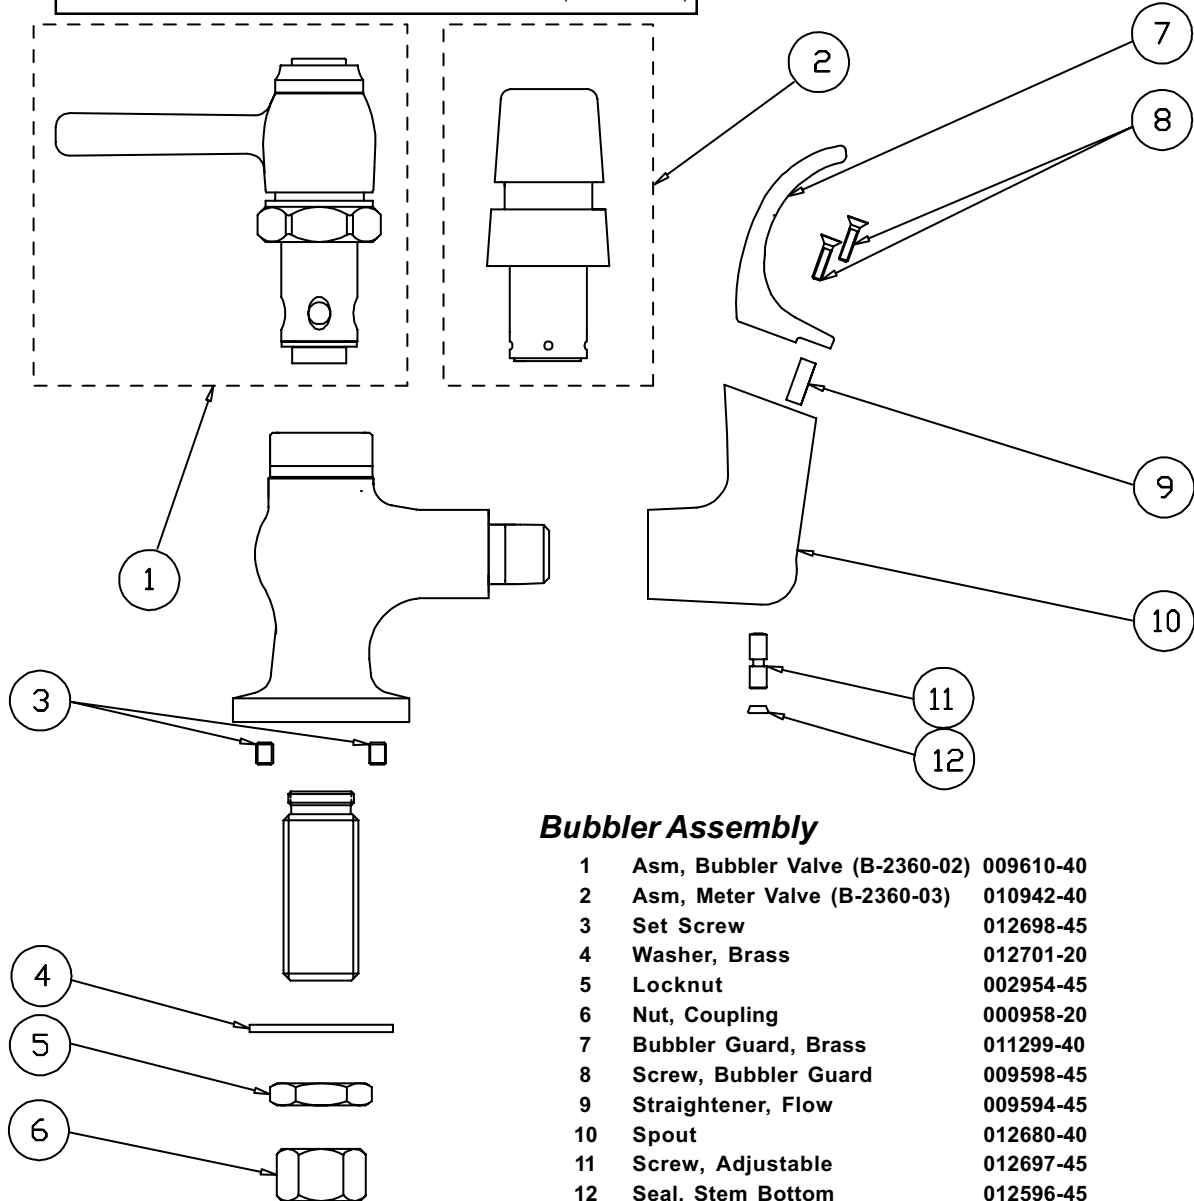

B-2360-02, B-2360-03

Model B-2360-02 includes bubbler valve (009610-40)
and Model B-2360-03 includes meter valve (010942-40)

Bubbler Assembly

1	Asm, Bubbler Valve (B-2360-02)	009610-40
2	Asm, Meter Valve (B-2360-03)	010942-40
3	Set Screw	012698-45
4	Washer, Brass	012701-20
5	Locknut	002954-45
6	Nut, Coupling	000958-20
7	Bubbler Guard, Brass	011299-40
8	Screw, Bubbler Guard	009598-45
9	Straightener, Flow	009594-45
10	Spout	012680-40
11	Screw, Adjustable	012697-45
12	Seal, Stem Bottom	012596-45