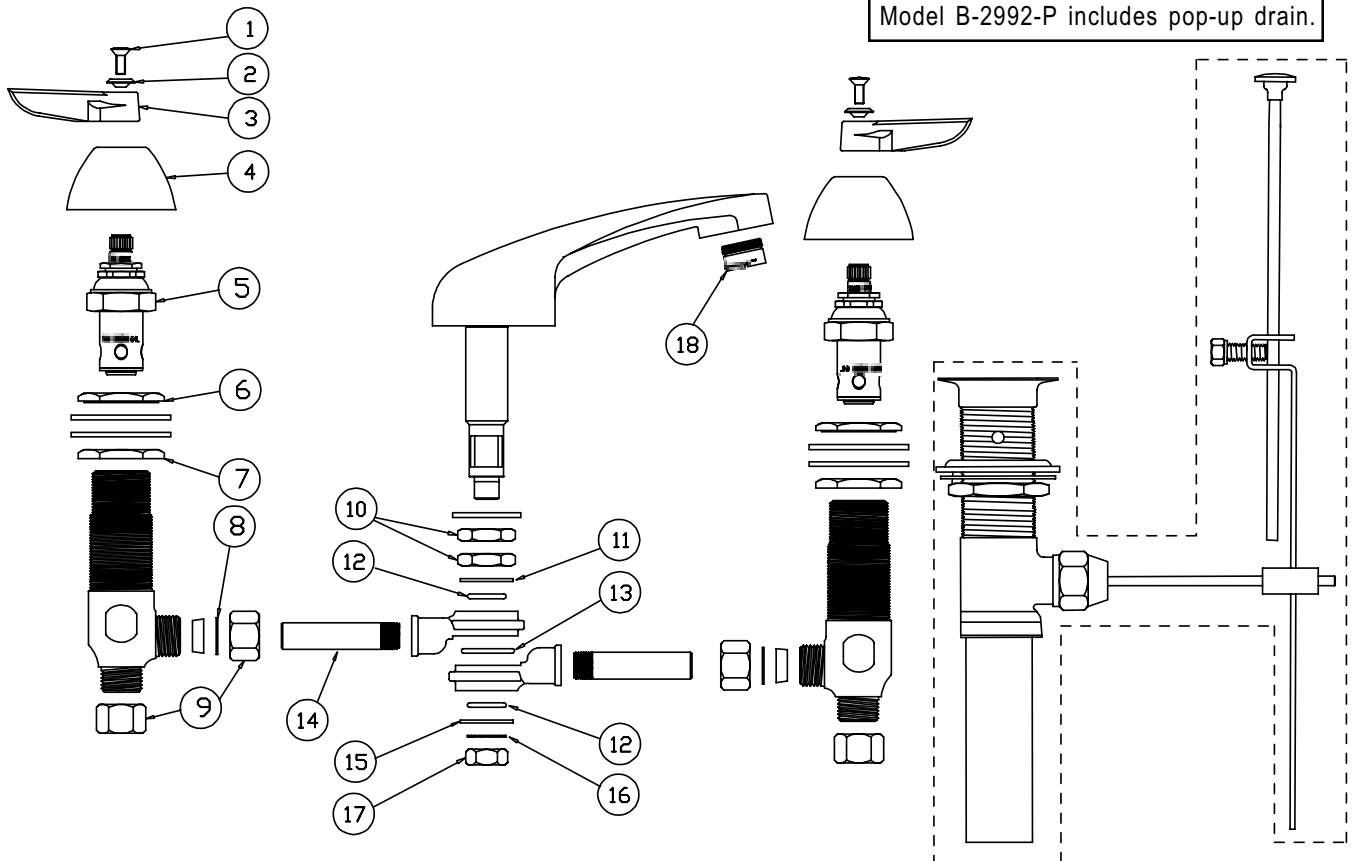

B-2992, B-2992-P

Faucet Assembly

1	Screw, Handle	000925-45	9	Nut, Coupling	000958-20
2	Index, Snap-In, Blue/Cold	001686-45	10	Nipple	000342-20
	Index, Snap-In, Red/Hot	001194-45	11	Locknut	002954-45
3	Handle, Lever	001638-45	12	O-Ring, Knuckle Joint	001060-45
4	Escutcheon	001257-40	13	Locknut, Yoke	000956-45
5	Asm, Spindle, Eterna - RH/Cold	006478-40	14	Washer, Swivel Yoke, Top	000994-45
	Asm, Spindle, Eterna - LH/Hot	006477-40	15	O-Ring, Swivel Yoke, Center	001068-45
6	Locknut, Body Top	000959-20	16	Washer, Swivel Yoke, Bottom	000993-45
7	Locknut, Body Bottom	000960-20	17	Washer, Yoke Star	000982-45
8	Washer	000981-45	18	Aerator	B-0199-03