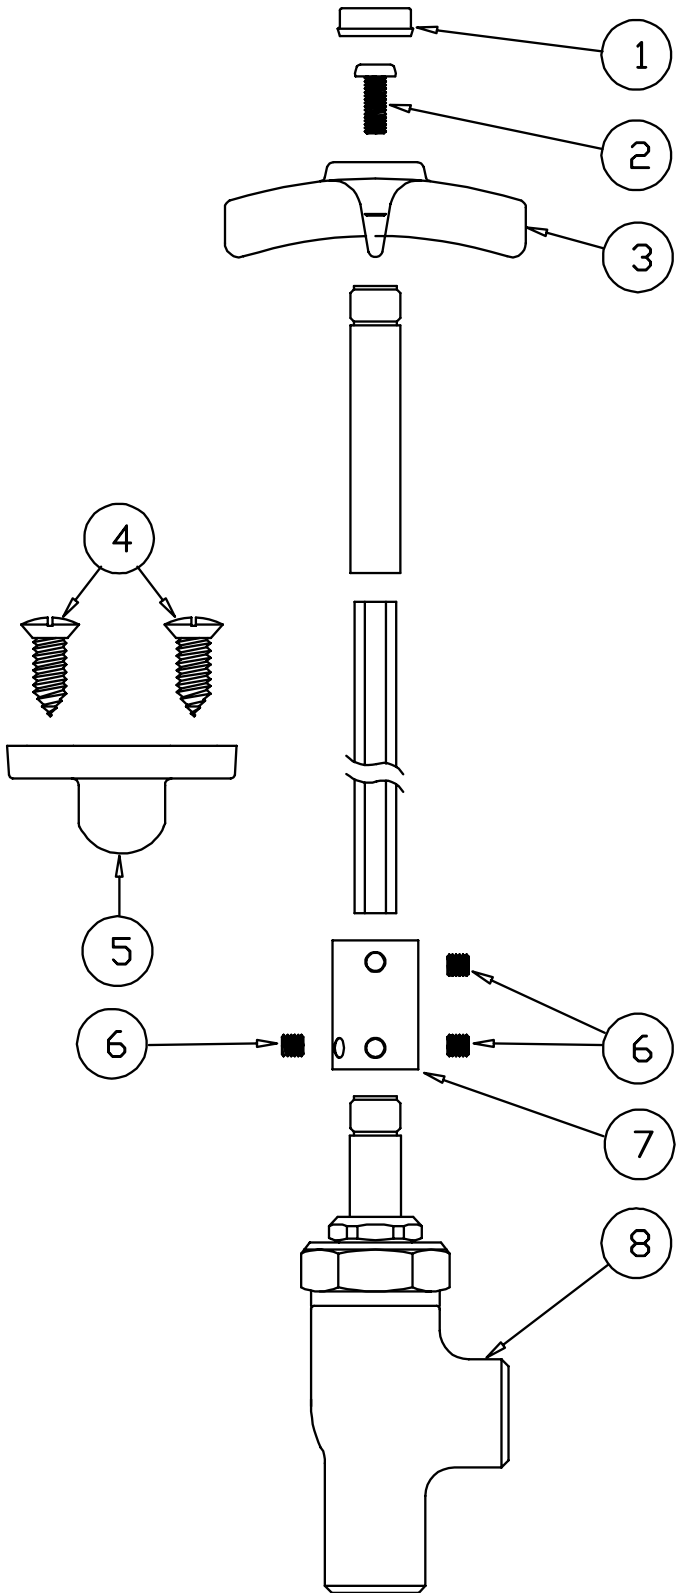

# BL-4720-01

### Remote Control Valve Assembly

- |   |                               |           |
|---|-------------------------------|-----------|
| 1 | Index, Snap-In, Dark Blue/Gas | 001197-45 |
|   | Index, Snap-In, Yellow/Vacuum | 001200-45 |
|   | Index, Snap-In, Orange/Air    | 001203-45 |
| 2 | Screw, Handle                 | 000925-45 |
| 3 | Handle, Lab 4-Arm             | 000059-40 |
| 4 | Screw, Guide Bushing          | 000944-25 |
| 5 | Flange                        | 000062-40 |
| 6 | Set Screw                     | 001584-45 |
| 7 | Coupling, Remote              | 000642-20 |
| 8 | Asm, Remote Valve             | 002842-20 |