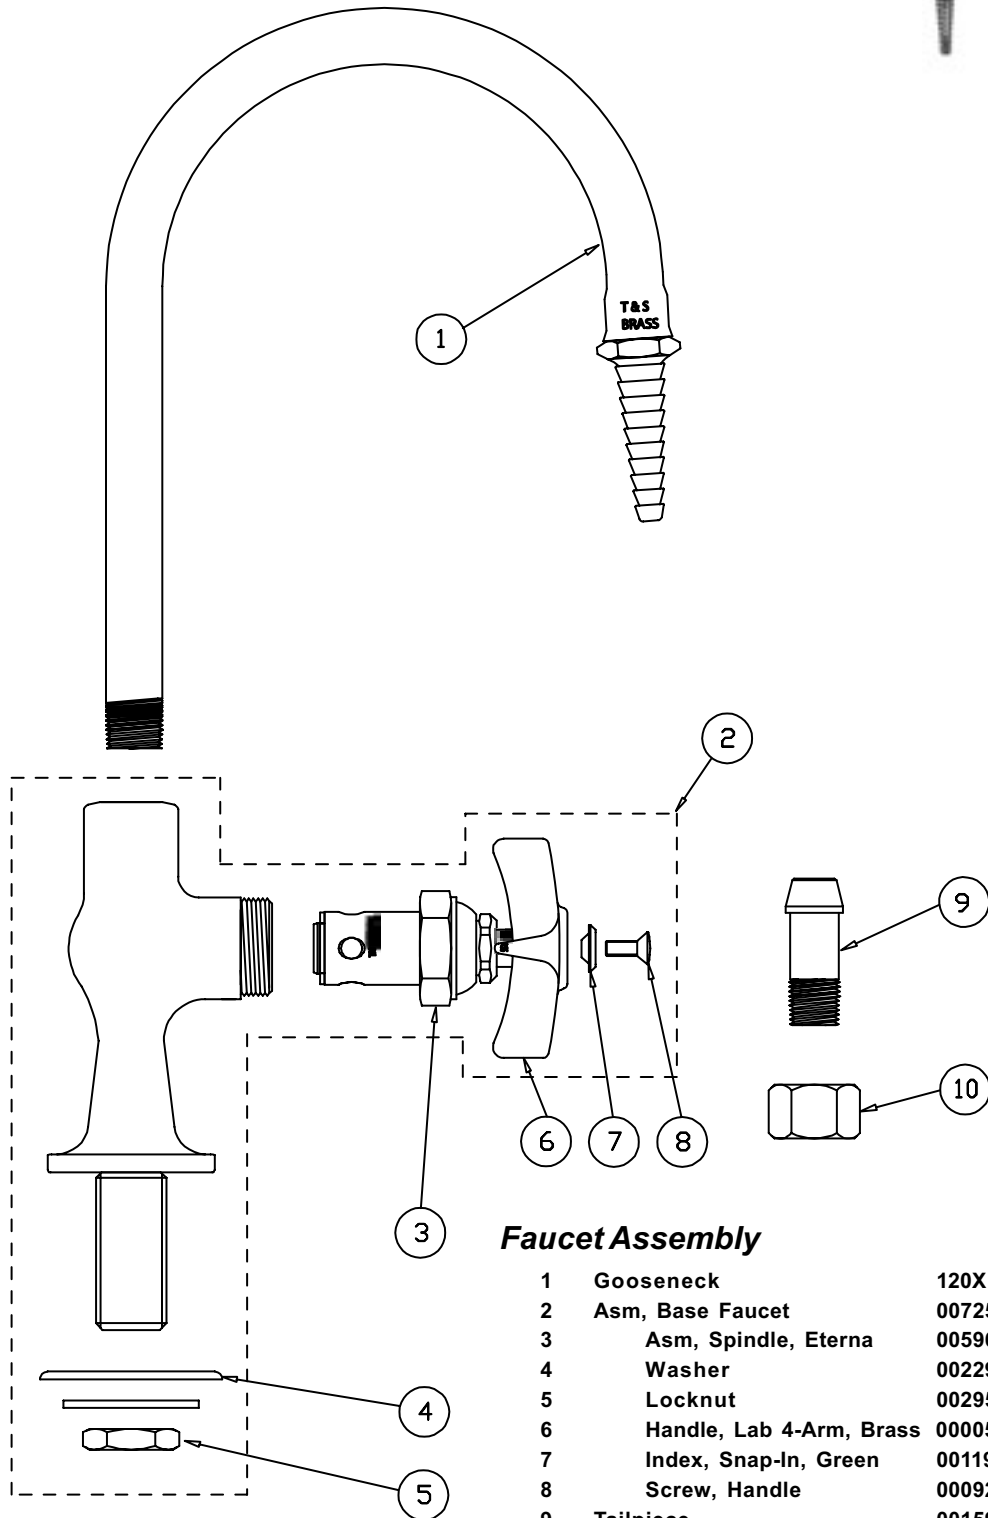

BL-5705-01

Faucet Assembly

1	Gooseneck	120X
2	Asm, Base Faucet	007257-40
3	Asm, Spindle, Eterna	005960-40
4	Washer	002290-45
5	Locknut	002954-45
6	Handle, Lab 4-Arm, Brass	000059-40
7	Index, Snap-In, Green	001191-45
8	Screw, Handle	000925-45
9	Tailpiece	001592-20
10	Nut	000958-20