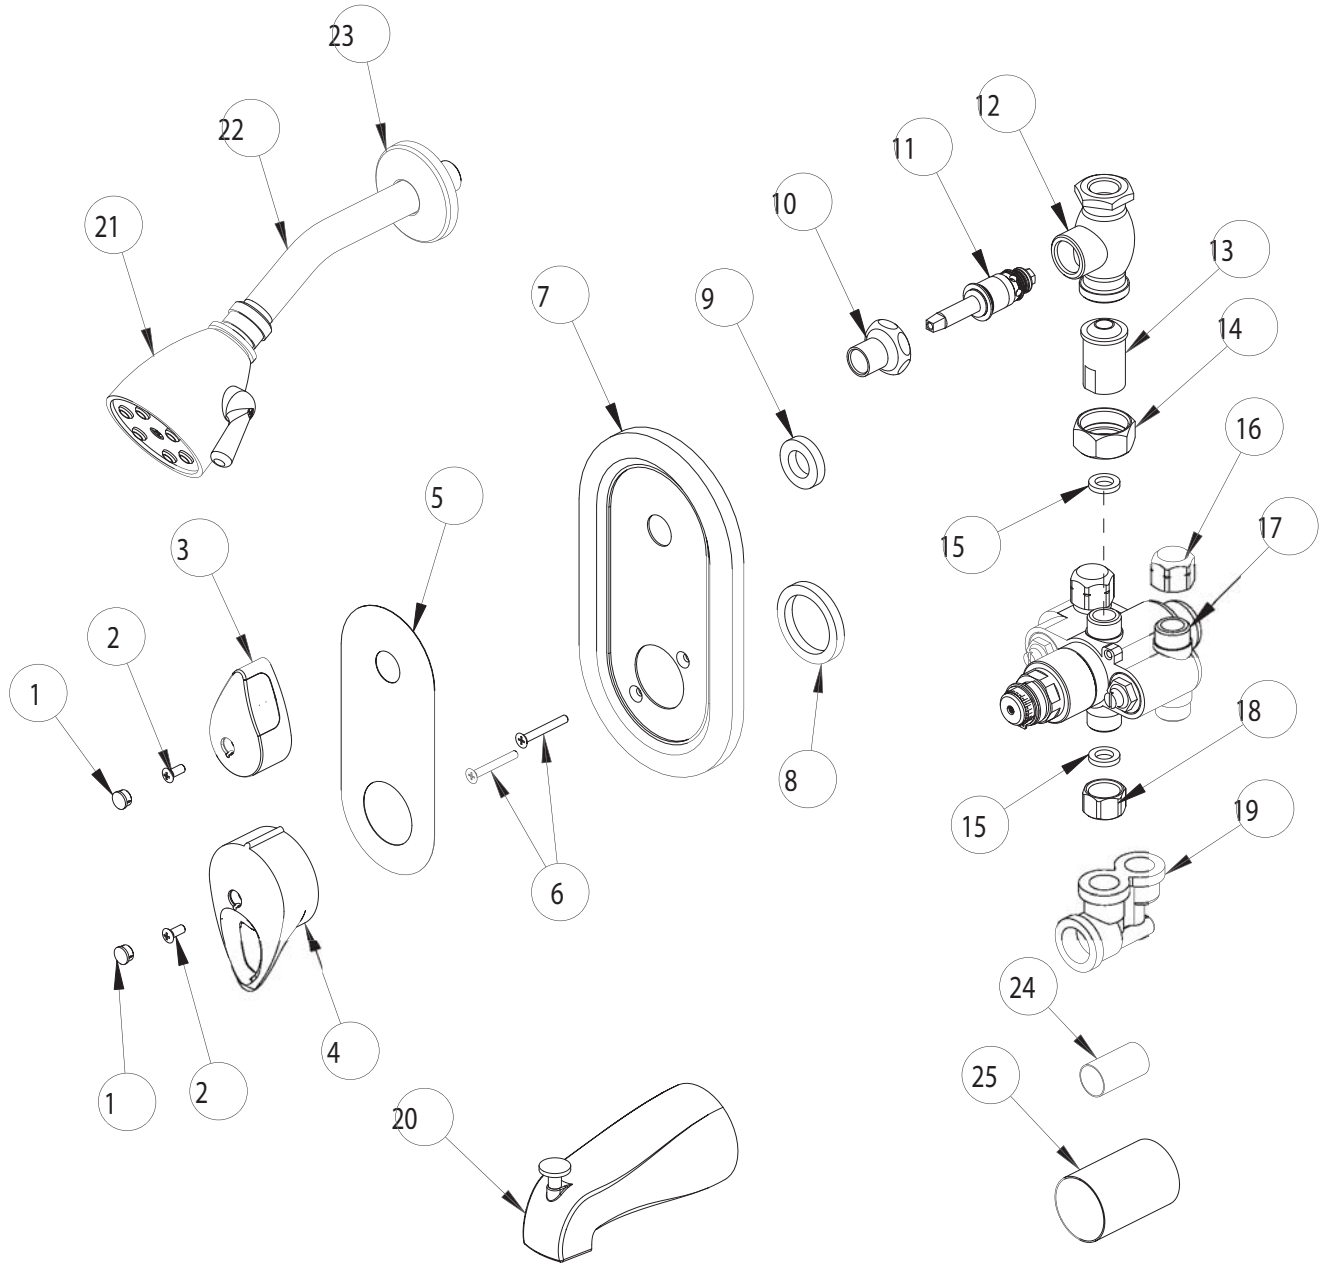

PARTS LIST

BY: SID
CHK'D:

FINISH:
DATE:

AS SPECIFIED
03-12-02

2500-600

ITEM NO.	PART NO.	DESCRIPTION	ITEM NO.	PART NO.	DESCRIPTION
1	2500-005	HANDLE BUTTON	14	2500-008	NUT, COUPLING
2	420-010	SCREW	15	2500-007	FIBER WASHER
3	2500-004	SMALL HANDLE	16	2500-012	CAP NUT
4	2500-003	LARGE HANDLE	17	----	VALVE BODY (NOT SOLD SEPARATELY)
5	2500-020	DECAL	18	2500-011	CAP NUT
6	2500-015	SCREW	19	2500-017	TWIN ELL
7	2500-002	ESCUTCHEON	20	749-S	TUB SPOUT
8	2500-009	LARGE SEAL	21	600	FOR PARTS SEE 600
9	2500-010	SMALL SEAL	22	415-021	SHOWER ARM
10	1-246	LOOSE KEY CAP	23	749-016	WALL FLANGE
11	377XTRH	RH QUATURN CARTRIDGE	24	2500-018	TUBE-SMALL
12	----	BODY (NOT SOLD SEPARATELY)	25	2500-019	TUBE-LARGE
13	2500-006	ADAPTER			