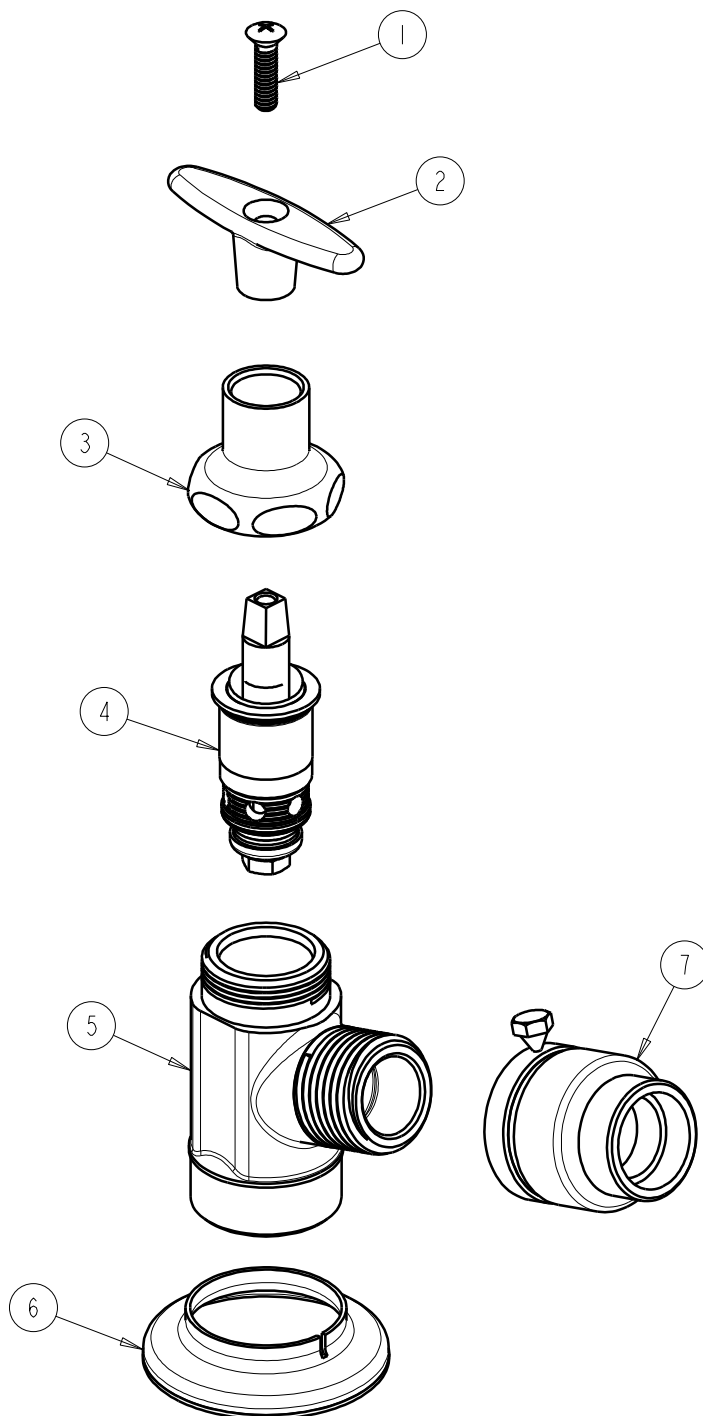

REPAIR PARTS

BY: SID DATE: 04-08-02

CHK:  REV: 06-11-09

FITTING NO.

293-E27CP

SUBMITTED MODEL NO.

ITEM NO.

ITEM	PART NO.	DESCRIPTION
1	250-093JKRCF	SCREW
2	293-006JKRCF	HANDLE, TEE INCLUDES SCREW
3	1-246JKCP	NUT, CAP LOOSE KEY 1-1/8-18 UNEF
4	217-XTLHJKNF	CARTRIDGE, SLO-COMPRESSION
5	-----	BODY NOT SOLD SEPARATELY
6	387-012JKRCF	FLANGE, HOSE BIBB
7	E27JKCP	VACUUM BREAKER OUTLET