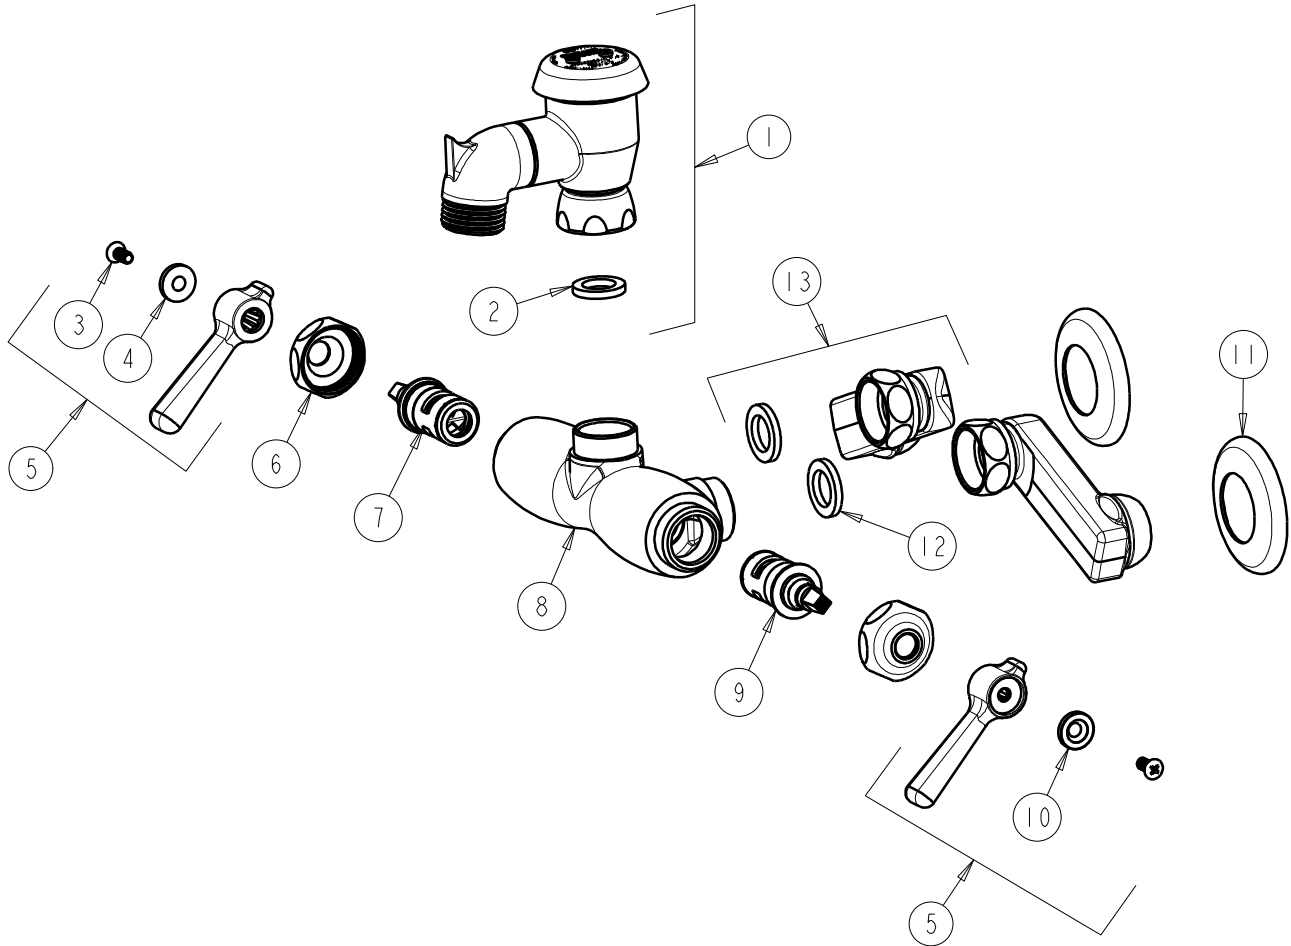

**CHICAGO FAUCETS**  
a Geberit company

2100 South Clearwater Drive  
Des Plaines, IL 60018  
Phone: 847-803-5000  
Fax: 847-803-5454  
www.chicagofaucets.com

**REPAIR PARTS**

FITTING NO.  
**305-VBXRKCF**  
SUBMITTED MODEL NO.

**FOR TECHNICAL ASSISTANCE**  
1-800-TEC-TRUE (1-800-832-8783)

BY: JAR      DATE: 08-04-09  
CHK: *[Signature]*      REV: 08-11-09

ITEM NO.

ITEM	PART NO.	DESCRIPTION
1	305-SVBJKRCF	SERVICE SINK VB SPOUT
2	340-004JKNF	CELCON WASHER
3	420-010JKRCF	SCREW, 10-32 UNC PH 1/2
4	633-023JKNF	INDEX BUTTON (RED)
5	369-PRJKCP	LEVER HANDLE ASSEMBLY (PAIR)
6	1-214JKCP	CAP
7	1-100XKJKNF	LH CERAMIC QUATURN UNIT
8	-----	VALVE BODY (NOT SOLD SEPARATELY)
9	1-099XKJKNF	RH CERAMIC QUATURN UNIT
10	633-123JKNF	INDEX BUTTON (BLUE)
11	1-055JKCP	FLANGE
12	1-011JKNF	WASHER, .97 X .62 X .12
13	HJKRCF	H' ARM ASSEMBLY w/WASHER