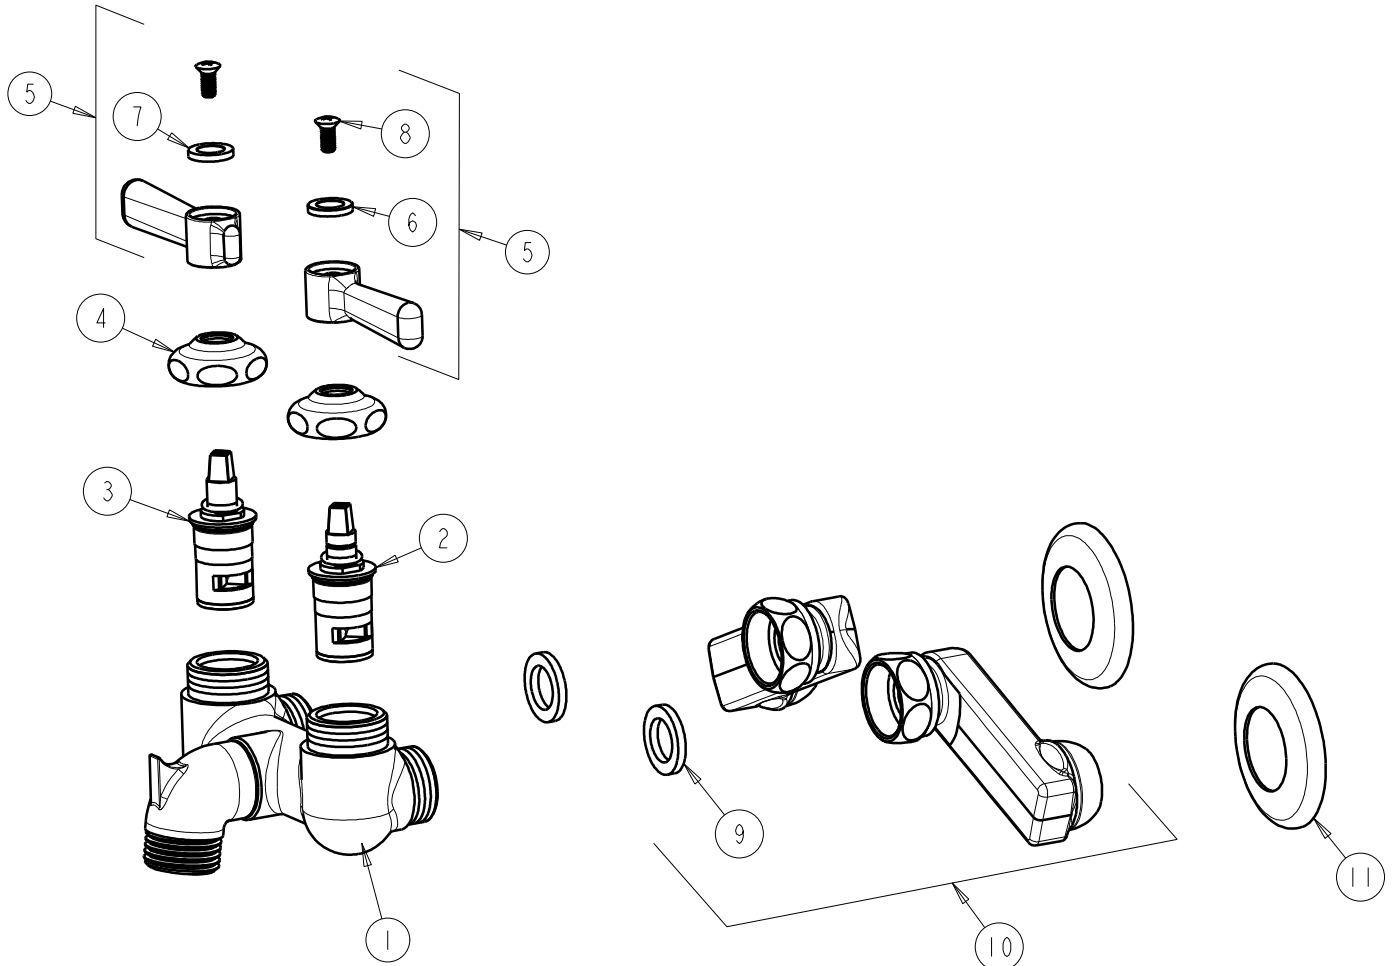

# REPAIR PARTS

BY: JAR    DATE: 08-04-09  
CHK:     REV:

FITTING NO.

**305-XKCP**

SUBMITTED MODEL NO.

ITEM NO.

ITEM	PART NO.	DESCRIPTION
1	---	NOT SOLD SEPARATELY
2	1-099XKJKNF	RH CERAMIC CARTRIDGE 1/4
3	1-100XKJKNF	LH CERAMIC CARTRIDGE 1/4
4	1-214JKCP	CAP
5	369-PRJKCP	LEVER HANDLE ASSEMBLY (PAIR)
6	633-123JKNF	INDEX BUTTON (BLUE)
7	633-023JKNF	INDEX BUTTON (RED)
8	420-010JKRCF	SCREW, 10-32 UNC PH 1/2
9	1-011JKNF	WASHER, .97 X .62 X .12
10	HJKCP	'H' ARM ASSEMBLY w/WASHER
11	1-055JKCP	FLANGE