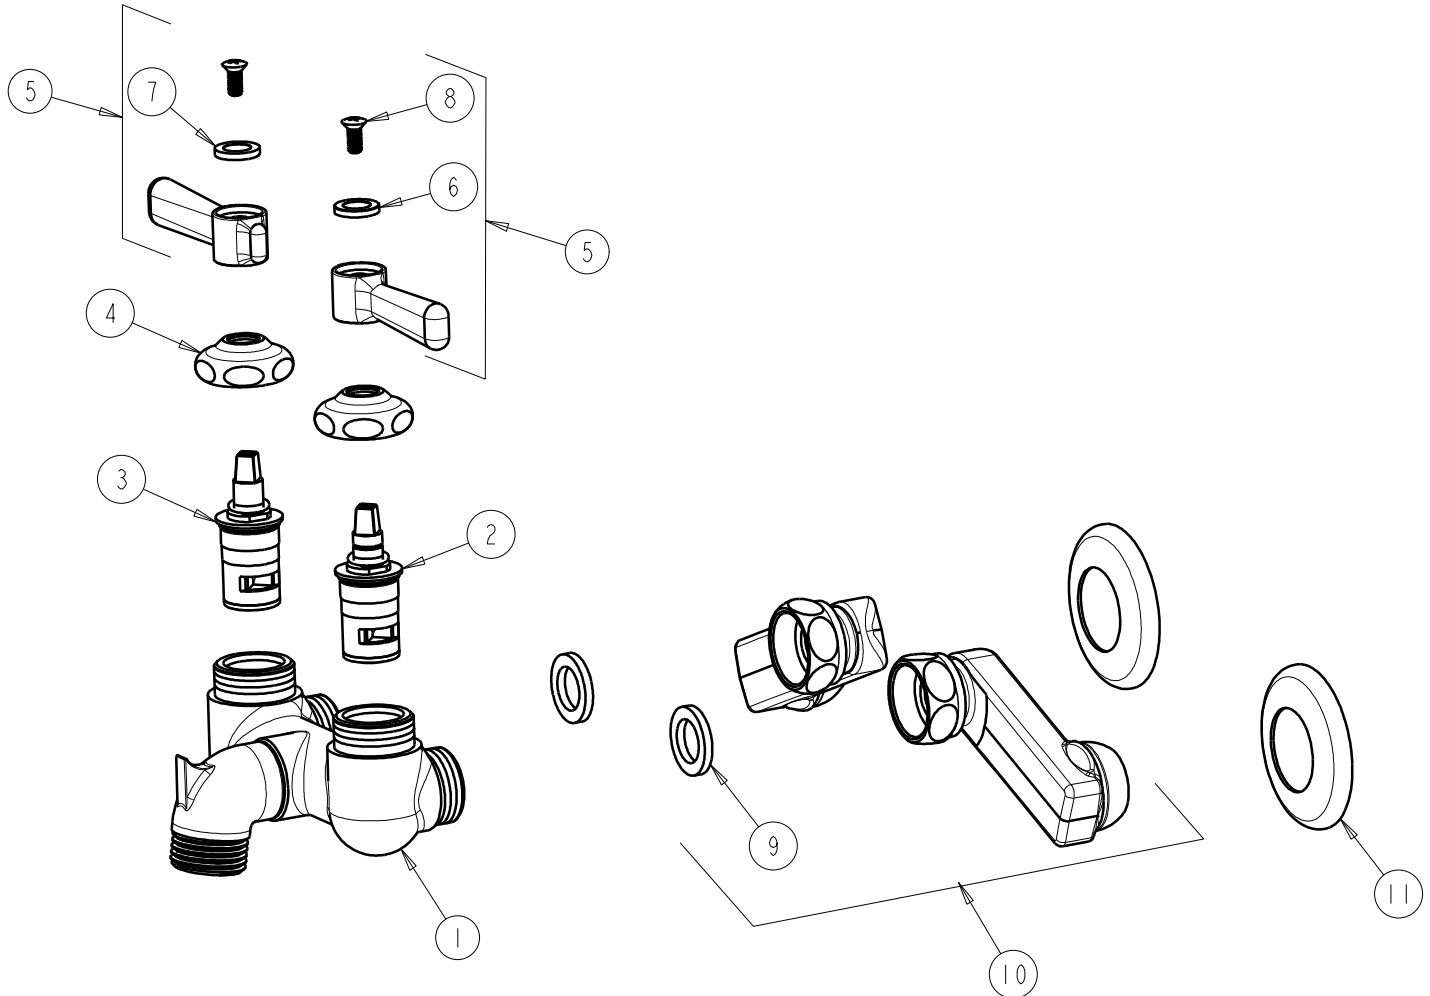

REPAIR PARTS

BY: SID DATE: 08-11-09

CHK: *[Signature]* REV:

FITTING NO.

305-XKRCF

SUBMITTED MODEL NO.

ITEM NO.

ITEM	PART NO.	DESCRIPTION
1	---	NOT SOLD SEPARATELY
2	1-099XKJKNF	RH CERAMIC CARTRIDGE 1/4
3	1-100XKJKNF	LH CERAMIC CARTRIDGE 1/4
4	1-214JKCP	CAP
5	369-PRJKCP	LEVER HANDLE ASSEMBLY (PAIR)
6	633-123JKNF	INDEX BUTTON (BLUE)
7	633-023JKNF	INDEX BUTTON (RED)
8	420-010JKRCF	SCREW, 10-32 UNC PH 1/2
9	1-011JKNF	WASHER, .97 X .62 X .12
10	HJKRCF	H' ARM ASSEMBLY w/WASHER
11	1-055JKCP	FLANGE