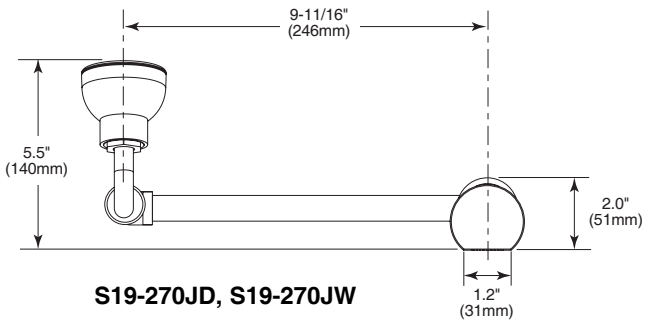

Construction

Pipe and fittings are chrome-plated brass. Deck or wall mounted models available.

Standard Equipment

Standard Sprayhead Assembly

Chrome-plated brass sprayhead assembly with twin, soft flow eye wash heads and protective pop-off sprayhead covers. The integral flow control assures safe, steady flow under varying water supply conditions from 30-90 PSI. (S19-270HD and S19-270HW)

Eye/Face Wash Sprayhead Assembly

Twin perforated disc eye/face wash heads with protective pop-off sprayhead covers. Gentle spray bathes eyes and face. (S19-270JD and S19-270JW)

Valve

Chrome-plated brass 1/2" IPS stay-open valve. Waterflow is activated by pulling swing arm down 90°. Water will continue to flow until arm is returned to original position.

Pipe and Fittings

Chrome-plated brass

Water Supply

1/2" IPS

MODEL	
Model No.	Description
<input type="checkbox"/> S19-270HD	Swing-Down Eyewash Fixture – Deck Mount
<input type="checkbox"/> S19-270HW	Swing-Down Eyewash Fixture – Wall Mount
<input type="checkbox"/> S19-270JD	Swing-Down Eye/Face Wash Fixture – Deck Mount
<input type="checkbox"/> S19-270JW	Swing-Down Eye/Face Wash Fixture – Wall Mount