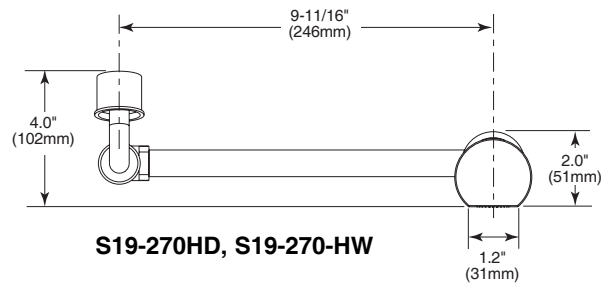

Construction

Pipe and fittings are chrome-plated brass. Deck or wall mounted models available.

Standard Equipment

Standard Sprayhead Assembly

Chrome-plated brass sprayhead assembly with twin, soft flow eye wash heads and protective pop-off sprayhead covers. The integral flow control assures safe, steady flow under varying water supply conditions from 30-90 PSI. (S19-270HD and S19-270HW)

Eye/Face Wash Sprayhead Assembly

Twin perforated disc eye/face wash heads with protective pop-off sprayhead covers. Gentle spray bathes eyes and face. (S19-270JD and S19-270JW)

Valve

Chrome-plated brass 1/2" IPS stay-open valve. Waterflow is activated by pulling swing arm down 90°. Water will continue to flow until arm is returned to original position.

Pipe and Fittings

Chrome-plated brass

Water Supply

1/2" IPS

MODEL	
Model No.	Description
<input type="checkbox"/> S19-270HD	Swing-Down Eyewash Fixture – Deck Mount
<input type="checkbox"/> S19-270HW	Swing-Down Eyewash Fixture – Wall Mount
<input type="checkbox"/> S19-270JD	Swing-Down Eye/Face Wash Fixture – Deck Mount
<input type="checkbox"/> S19-270JW	Swing-Down Eye/Face Wash Fixture – Wall Mount