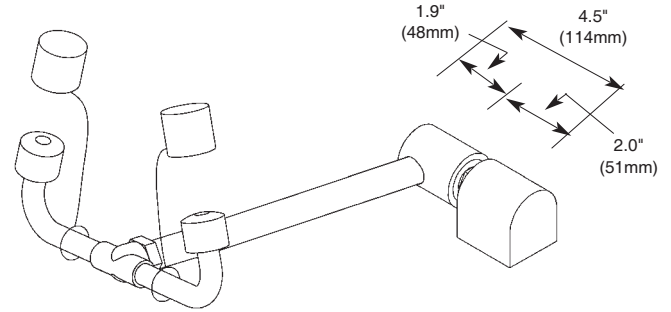

Construction

Pipe and fittings are chrome-plated brass. Deck or wall mounted models available.

Standard Equipment

Standard Sprayhead Assembly

Chrome-plated brass sprayhead assembly with twin, soft flow eye wash heads and protective pop-off sprayhead covers. The integral flow control assures safe, steady flow under varying water supply conditions from 30-90 PSI. (S19-270HD and S19-270HW)

Eye/Face Wash Sprayhead Assembly

Twin perforated disc eye/face wash heads with protective pop-off sprayhead covers. Gentle spray bathes eyes and face. (S19-270JD and S19-270JW)

Valve

Chrome-plated brass 1/2" IPS stay-open valve. Waterflow is activated by pulling swing arm down 90°. Water will continue to flow until arm is returned to original position.

Pipe and Fittings

Chrome-plated brass

Water Supply

1/2" IPS

MODEL	
Model No.	Description
<input type="checkbox"/> S19-270HD	Swing-Down Eyewash Fixture – Deck Mount
<input type="checkbox"/> S19-270HW	Swing-Down Eyewash Fixture – Wall Mount
<input type="checkbox"/> S19-270JD	Swing-Down Eye/Face Wash Fixture – Deck Mount
<input type="checkbox"/> S19-270JW	Swing-Down Eye/Face Wash Fixture – Wall Mount