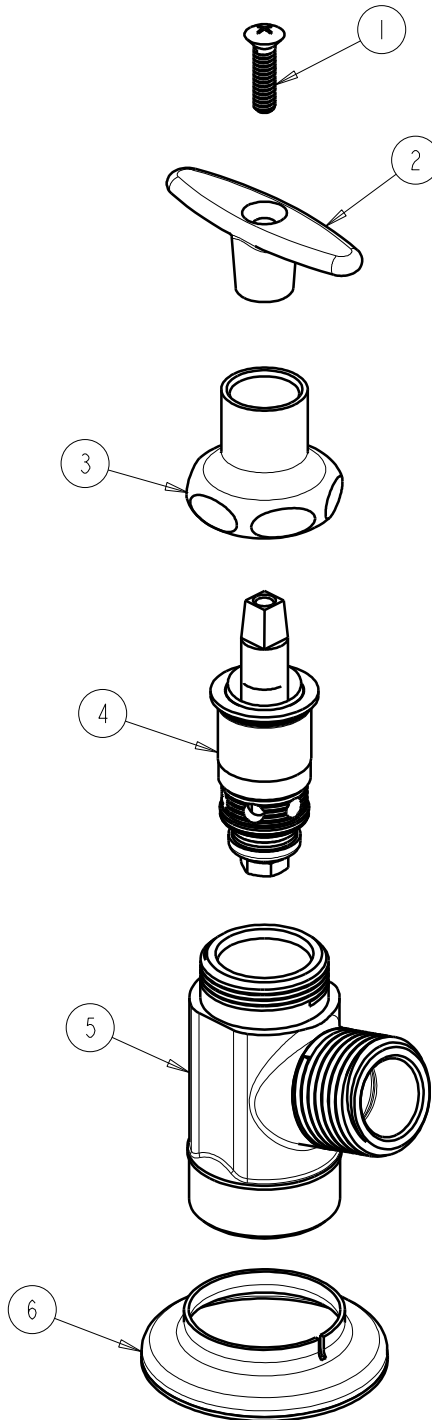

CHICAGO FAUCETS
 a Geberit company

2100 South Clearwater Drive
 Des Plaines, IL 60018
 Phone: 847-803-5000
 Fax: 847-803-5454
 www.chicagofaucets.com

REPAIR PARTS

FITTING NO.

387-RCF

SUBMITTED MODEL NO.

ITEM NO.

FOR TECHNICAL ASSISTANCE
 1-800-TEC-TRUE (1-800-832-8783)

BY: SID DATE: 04-08-02

CHK: *[Signature]* REV: 06-11-09

ITEM	PART NO.	DESCRIPTION
1	250-093JKRCF	SCREW
2	293-006JKRCF	HANDLE, TEE INCLUDES SCREW
3	1-246JKCP	NUT, CAP LOOSE KEY 1-1/8-18 UNEF
4	217-XTLHJKNF	CARTRIDGE, SLO-COMPRESSION
5	-----	BODY NOT SOLD SEPARATELY
6	387-012JKRCF	FLANGE, HOSE BIBB