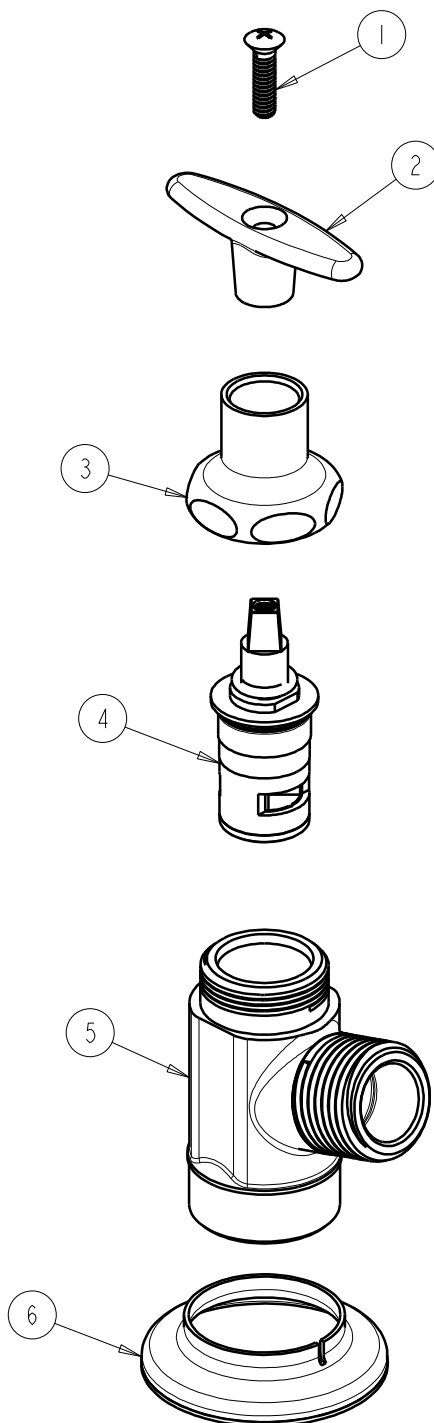

BY: SID DATE: 06-11-09

CHK: *[Signature]* REV:

FITTING NO.

387-XKCP

SUBMITTED MODEL NO.

ITEM NO.

ITEM	PART NO.	DESCRIPTION
1	250-093JKRCF	SCREW
2	293-006JKRCF	HANDLE, TEE INCLUDES SCREW
3	1-246JKCP	NUT, CAP LOOSE KEY 1-1/8-18 UNEF
4	1-100XKJKNF	LH CERAMIC CARTRIDGE 1/4
5	-----	BODY NOT SOLD SEPARATELY
6	387-012JKRCF	FLANGE, HOSE BIBB