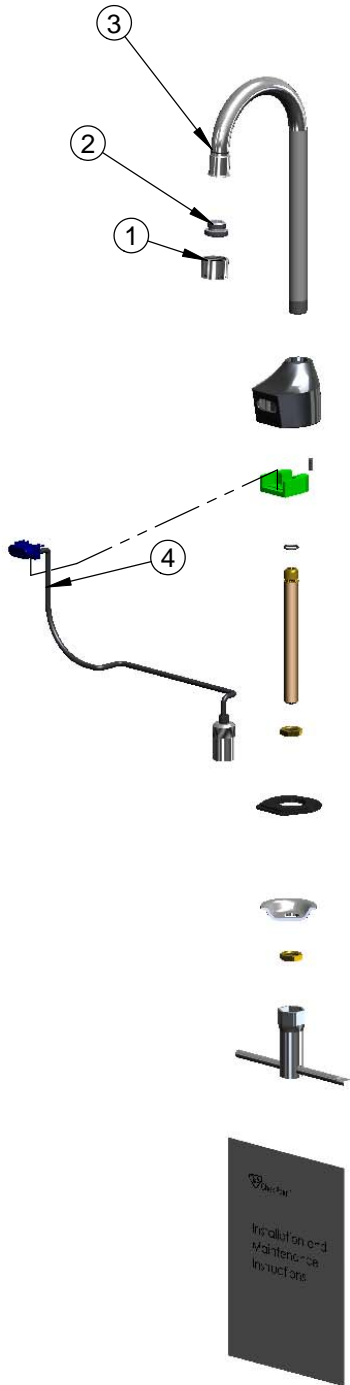

Product Specifications: **Chrome Plated Brass Electronic Faucet: Deck Mount Rigid Gooseneck w/ VR Aerator, AC/DC Control Module with Internal Flow Control Setting Switches, Temperature Control Mixing Valve w/ Integral Check Valves 18" Long Hot & Cold Supply Stop Flexible Connector Hoses**

ITEM NO.	SALES NUMBER	DESCRIPTION
1	B-0199-06	VR Aerator w/ Key
2	044A	3/8" to Aerator Adapter
3	006575-45	-015 O-Ring
4	017195-45	Angled Sensor w/ Cable
5	016297-45	Inlet Hose, Faucet, 1/2" NPSM-F x 1/4" NPSM-F
6	5EF-0006	Mechanical Mixing Valve
7	5EF-0005	Supply Hose, 9/16-24 Female x 1/2" NPSM
8	Q015425-45	Vandal Resistant Key
9	016647-45	ChekPoint Module (Blue)
10	5EF-0002	A/C Transformer

Label for Flow Control Switch Settings is located on Inside of Back Cover.

Flow Control Switches are located inside Module Housing in Black Box next to Battery Compartment.
*Switches are set to DEFAULT position:
Auto Time Out = 10 seconds
Shut Off Delay = 1 second
Auto Flush = OFF

Remove (4) screws and back cover to access switches.

*Available Water Flow Control Selections:

(6) Auto Time Out Selections - 10 sec, 25 sec, 45 sec, 60 sec, 3 min, 20 min

(4) Shut Off Delay Selections - 1 sec, 2 sec, 4 sec, 10 sec