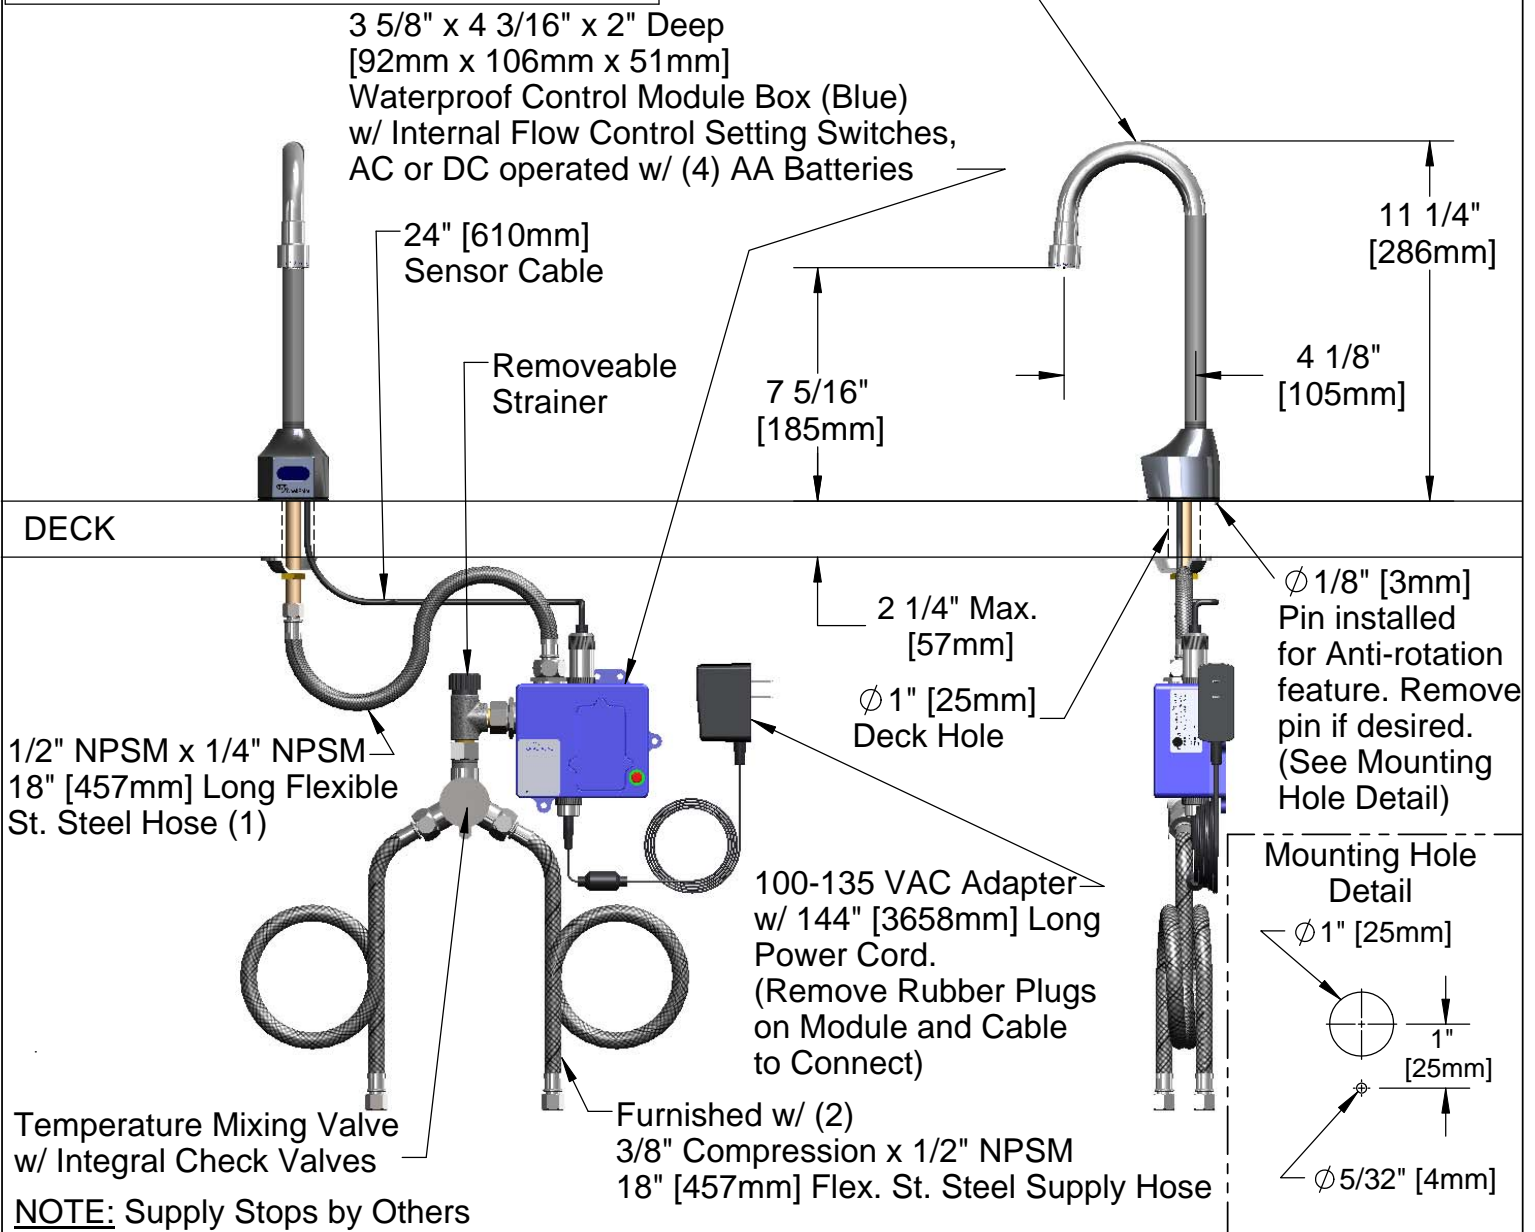

T&S BRASS AND BRONZE WORKS, INC.

2 Saddleback Cove / P.O. Box 1088
Travelers Rest, SC 29690

REG. #A2601
ISO #9001

Model No.

EC-3100

Item No.

Travelers Rest, SC: 800-476-4103 Simi Valley, CA: 800-423-0150 Fax: 864-834-3518 www.tsbrass.com

This Space for Architect/Engineer Approval

Job Name _____ Date _____

Model Specified _____ Quantity _____

Customer/Wholesaler _____

Contractor _____

Architect/Engineer _____

ADA Compliant

NOTE: Supply Stops by Others

Product Specifications: **Chrome Plated Brass Electronic Faucet: Deck Mount Rigid Gooseneck w/ VR Aerator, AC/DC Control Module with Internal Flow Control Setting Switches, Temperature Control Mixing Valve w/ Integral Check Valves 18" Long Hot & Cold Supply Stop Flexible Connector Hoses**

Drawn DHL	Checked DMH	Approved JHB
Scale: NTS	Date: 10/16/09