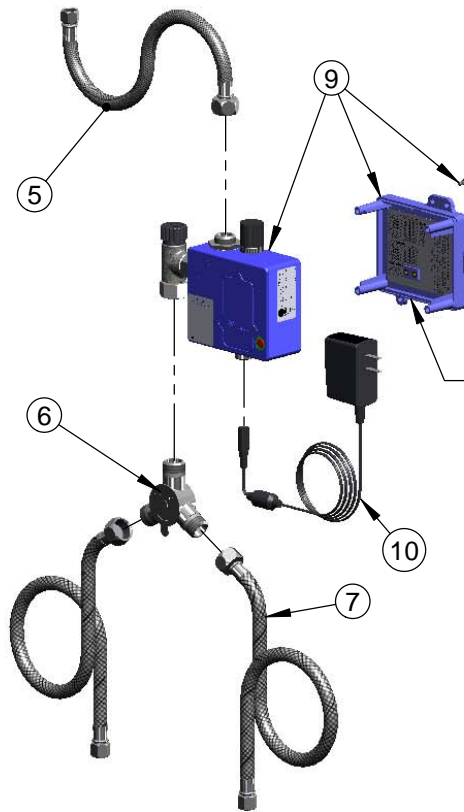

Product Specifications: **Chrome Plated Brass Electronic Faucet: Deck Mount Rigid Gooseneck w/ VR Aerator, AC/DC Control Module with Internal Flow Control Setting Switches, Temperature Control Mixing Valve w/ Integral Check Valves 18" Long Hot & Cold Supply Stop Flexible Connector Hoses**

ITEM NO.	SALES NUMBER	DESCRIPTION
1	B-0199-06	VR Aerator w/ Key
2	044A	3/8" to Aerator Adapter
3	006575-45	-015 O-Ring
4	017195-45	Angled Sensor w/ Cable
5	016297-45	Inlet Hose, Faucet, 1/2" NPSM-F x 1/4" NPSM-F
6	5EF-0006	Mechanical Mixing Valve
7	5EF-0005	Supply Hose, 9/16-24 Female x 1/2" NPSM
8	Q015425-45	Vandal Resistant Key
9	016647-45	ChekPoint Module (Blue)
10	5EF-0002	A/C Transformer

Label for Flow Control Switch Settings is located on Inside of Back Cover.

Flow Control Switches are located inside Module Housing in Black Box next to Battery Compartment.
*Switches are set to DEFAULT position:
Auto Time Out = 10 seconds
Shut Off Delay = 1 second
Auto Flush = OFF

Auto Flush for 30 Seconds After Every 12 Inactive Hours - ON or OFF

Product Specifications: **Chrome Plated Brass Electronic Faucet: Deck Mount Rigid Gooseneck w/ VR Aerator, AC/DC Control Module with Internal Flow Control Setting Switches, Temperature Control Mixing Valve w/ Integral Check Valves 18" Long Hot & Cold Supply Stop Flexible Connector Hoses**