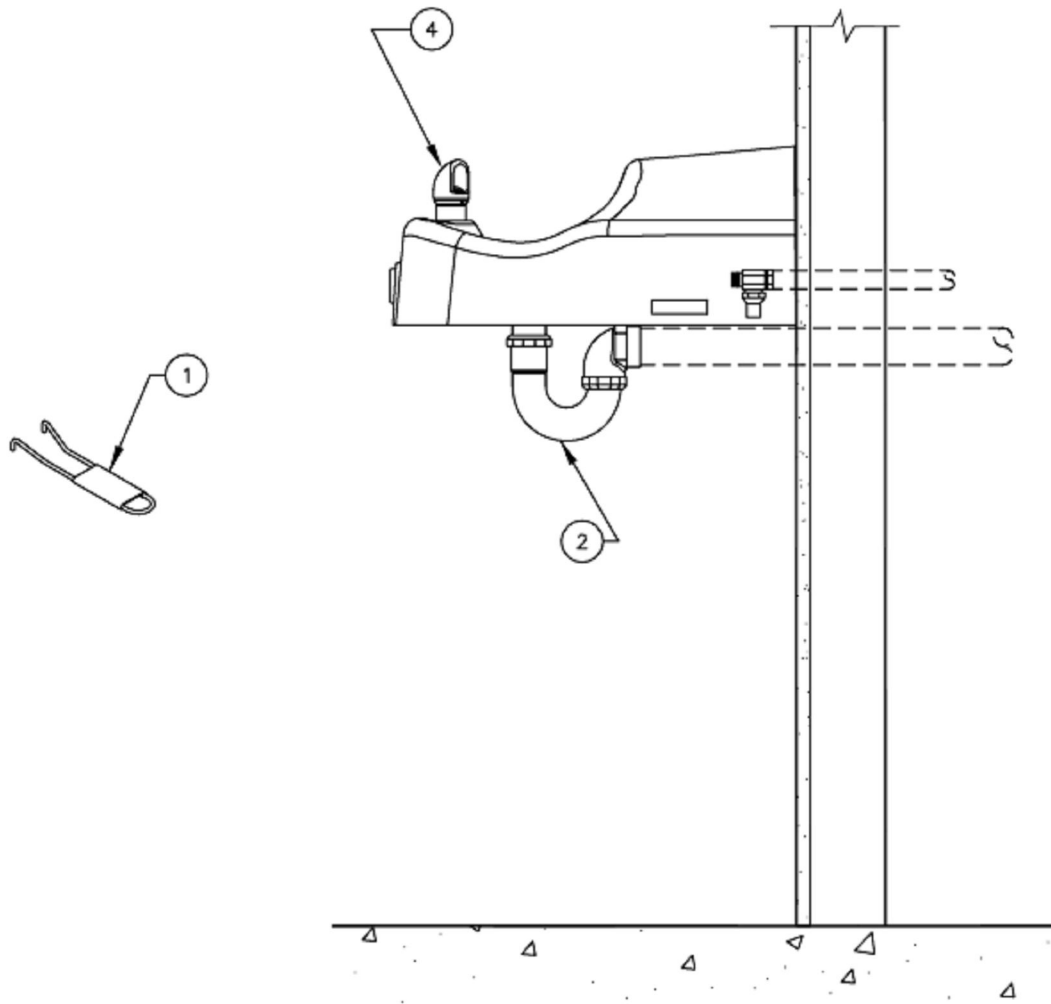

ITEM	DESCRIPTION
1	SPANNER WRENCH 0006983506
2	TRAP SP95
3	STRAINER ASSY 6454
4	BUBBLER HEAD 5703M
5	PUSH BTN ASS'Y PBA7
6	VALVE 5874

PARTS BREAKDOWN

Haws 1409

www.DrinkingFountainDoctor.com
1-800-518-5388