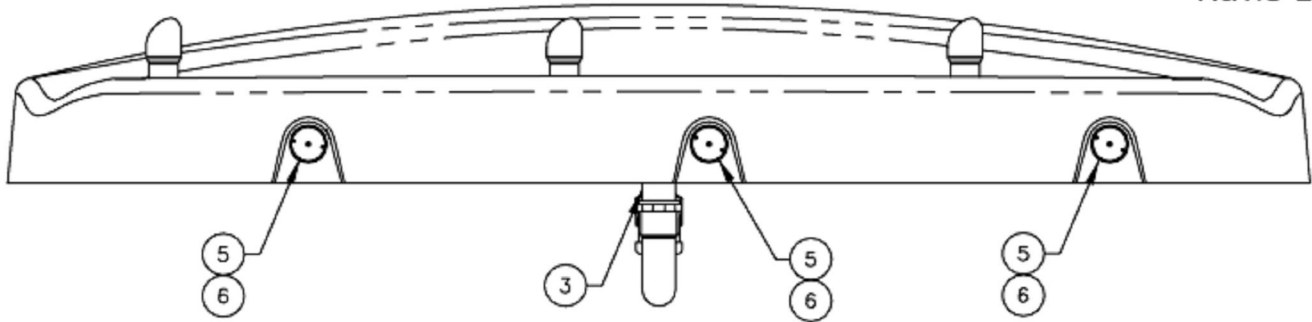

ITEM	DESCRIPTION
1	SPANNER WRENCH 0006983506
2	TRAP SP95
3	STRAINER ASSY 6454
4	BUBBLER HEAD 5703M
5	PUSH BTN ASS'Y PBA7
6	VALVE 5874

PARTS BREAKDOWN

Haws 1409

www.DrinkingFountainDoctor.com
1-800-518-5388