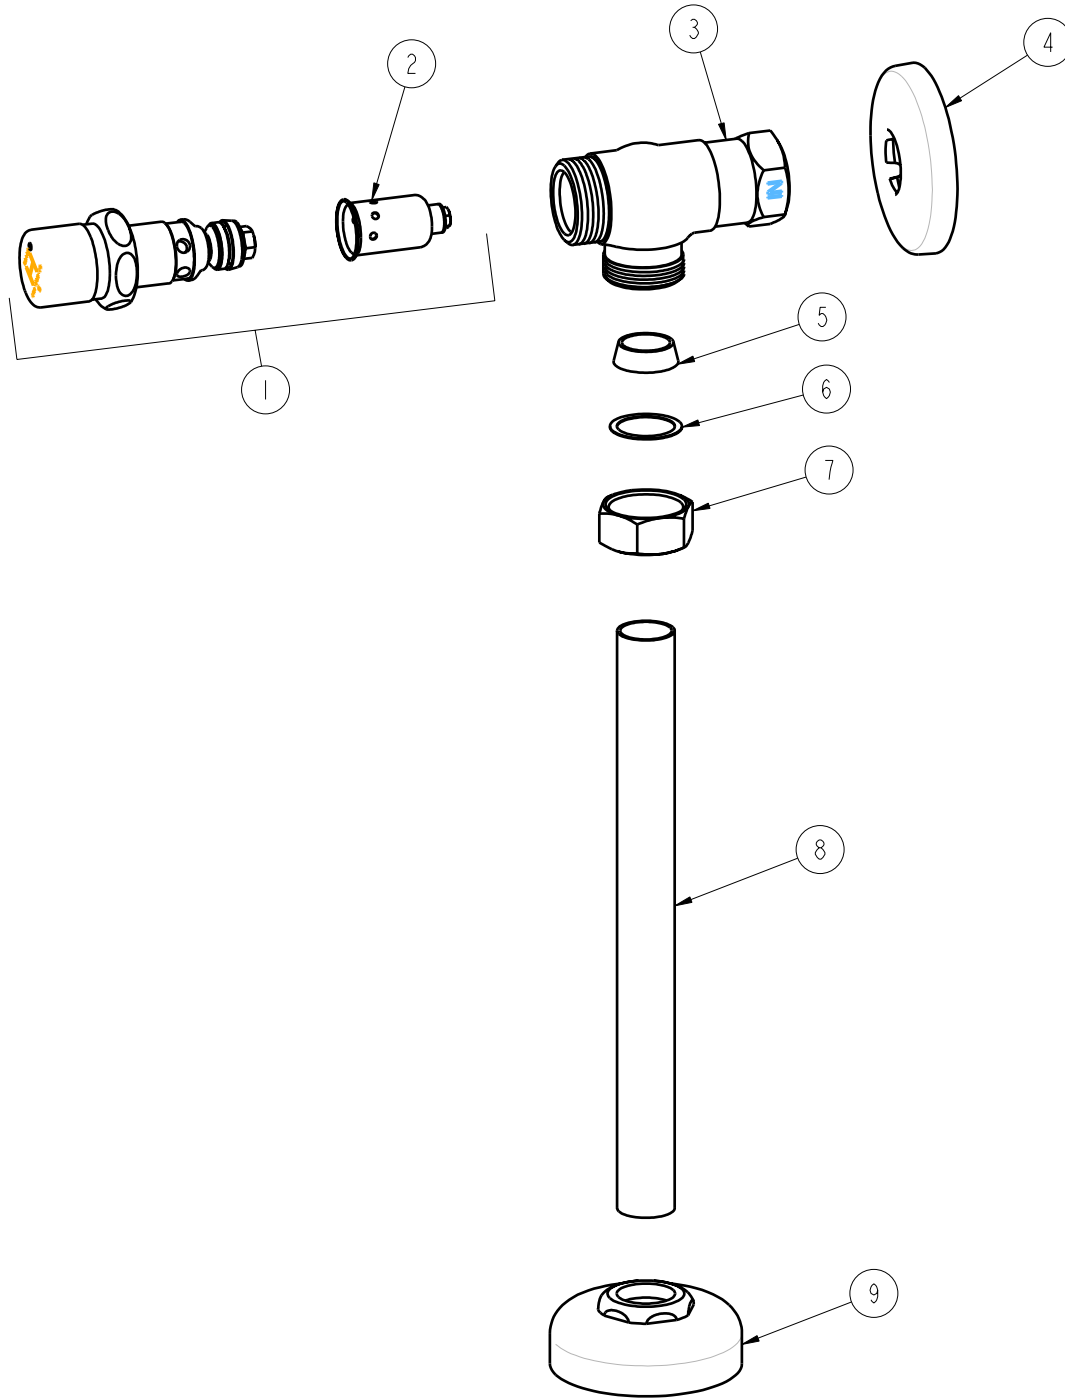

PARTS LIST

BY: JAR
CHK'D:

FINISH: AS SPECIFIED
DATE: 09-18-01
REV: 7-26-06

732

ITEM NO.	PART NO.	DESCRIPTION	ITEM NO.	PART NO.	DESCRIPTION
1	333XSLOPSH	FOR PARTS SEE 333XSLOPSH UNIT	6	702-012	WASHER
2	333-073K	SLOW DASHPOT ASSEMBLY	7	702-002	NUT
3	-----	VALVE BODY (NOT SOLD SEPARATELY)	8	732-001	TUBE
4	749-016	WALL FLANGE	9	142-PP	FLANGE ASSEMBLY PRE-PACK
5	93-033	RUBBER WASHER			