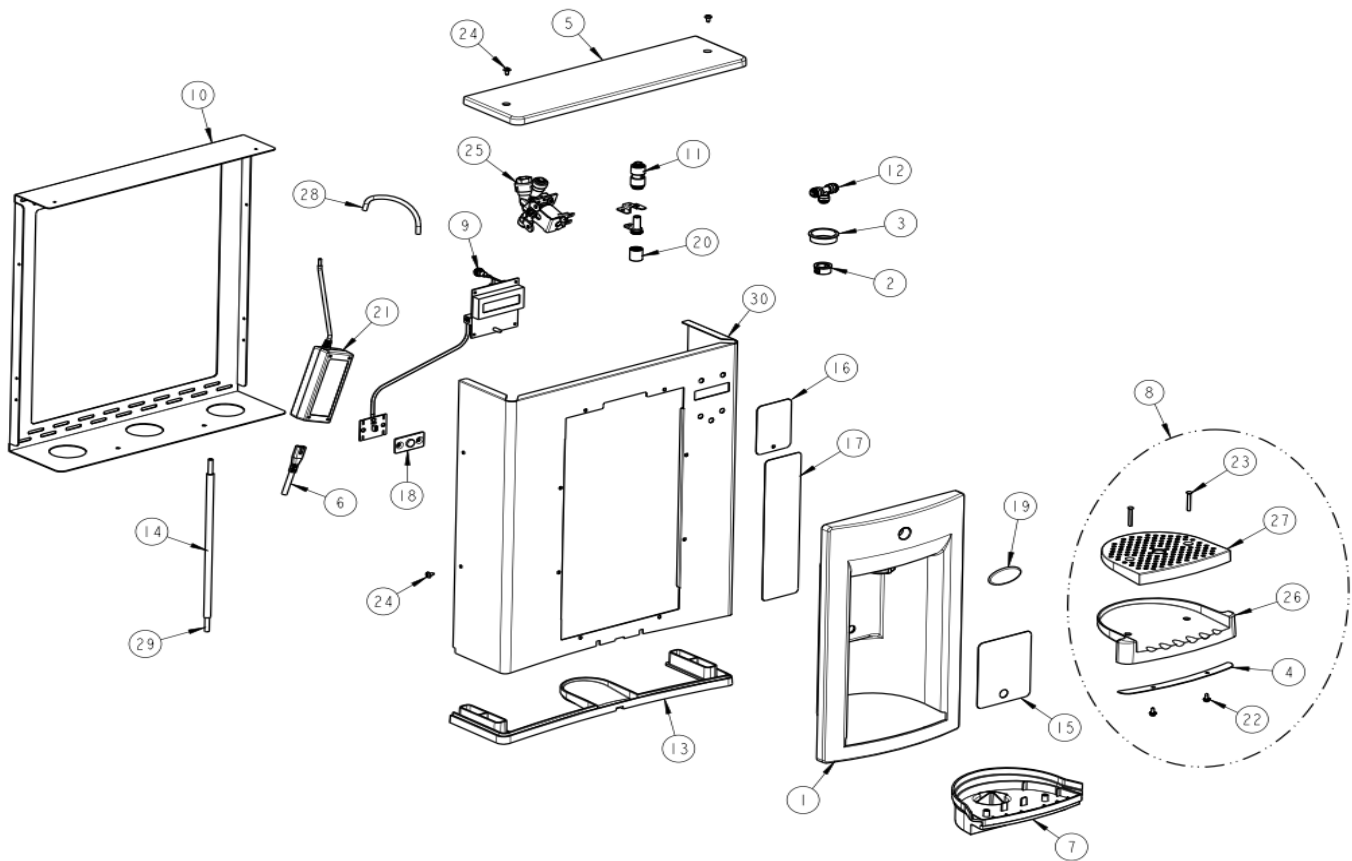

EXPLODED PARTS  
BREAKDOWN

PWEBF

| Item # | Part #        | Description                  |
|--------|---------------|------------------------------|
| 1      | 036190-003    | Alcove, EBF                  |
| 2      | 027189-008    | Bushing, Snap                |
| 3      | 027189-001    | Bushing, Snap                |
| 4      | 036697-001    | Cap, Drip Tray Bottom        |
| 5      | 036686-001    | Cap, PWSBF                   |
| 6      | 038168-001    | Cord Assy, DC Power Supply   |
| 7      | 036191-002    | Drain, MSBF, Short           |
| 8      | 036701-001    | Drip Tray Assembly - Service |
| 9      | 038026-001    | Electronics Assy, IR/LCD     |
| 10     | 036687-001    | Frame, PWSBF                 |
| 11     | 028668-001    | FTG, PP Reducing Union       |
| 12     | 029199-103    | FTG, PP Union Tee White      |
| 13     | 036689-001    | Gasket, PWSBF                |
| 14     | 017681-008-SP | Insulation, Sponge Tube      |
| 15     | 038031-002    | Label, Alcove Sensor         |

| Item # | Part #        | Description            |
|--------|---------------|------------------------|
| 16     | 038031-001    | Label, LCD Bezel       |
| 17     | 038031-003    | Label, Panel           |
| 18     | 038027-001    | Lens, IR Bottle Filler |
| 19     | 031434-014    | Nameplate, OASIS       |
| 20     | 038032-001    | Nozzle                 |
| 21     | 038036-003    | Power Supply 12VDC     |
| 22     | 026642-003    | Screw, Hex             |
| 23     | 036049-002    | Screw, Oval            |
| 24     | 031875-003    | Screw, Truss           |
| 25     | 038030-001    | Solenoid Valve 12VDC   |
| 26     | 036688-001    | Tray, Drip             |
| 27     | 036695-001    | Tray, Grille Drip      |
| 28     | 029959-006    | Tube, PE White 12"     |
| 29     | 030152-046-SP | Tube, PE White 38"     |
| 30     | 036691-003    | Wrapper, PWEBF         |