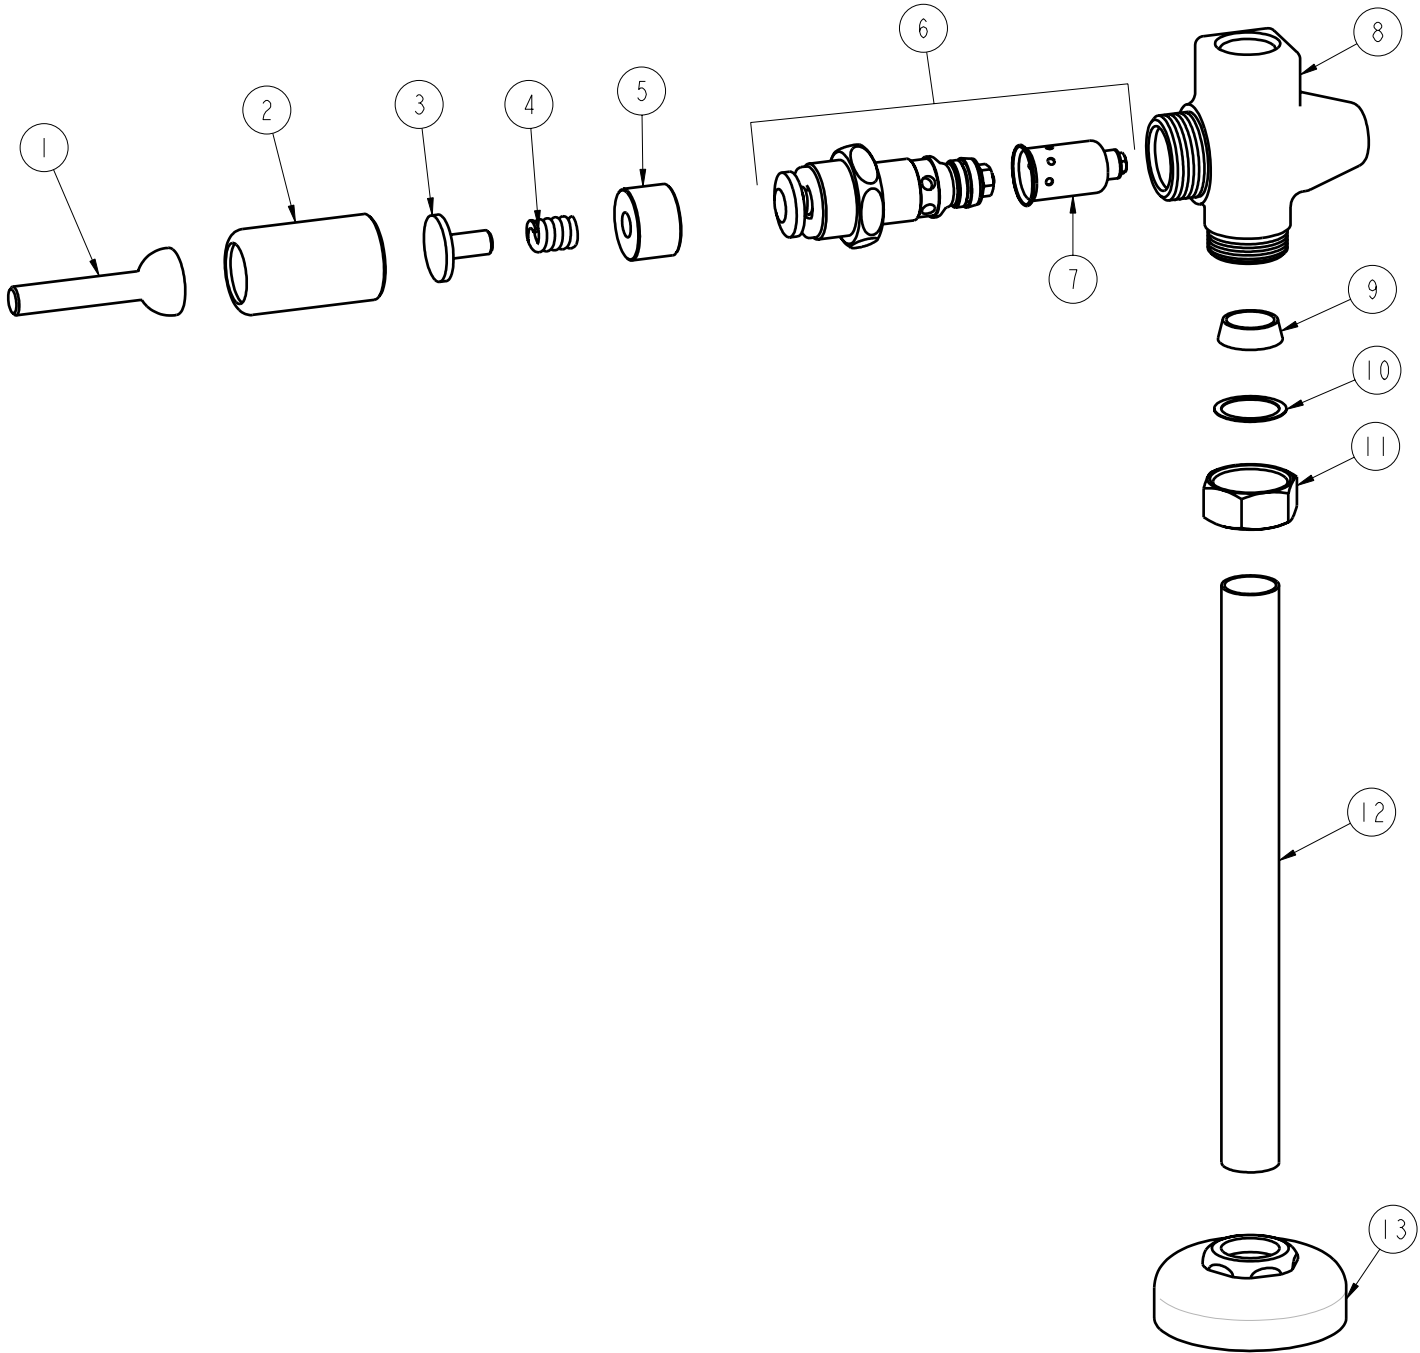

PARTS LIST

BY: JAR
CHK'D:

FINISH: AS SPECIFIED
DATE: 09-18-01
REV: 7-26-06

733-OH

ITEM NO.	PART NO.	DESCRIPTION	ITEM NO.	PART NO.	DESCRIPTION
1	386-009	HANDLE	8	-----	VALVE BODY (NOT SOLD SEPARATELY)
2	386-010	BONNET	9	93-033	RUBBER WASHER
3	386-011	PLUNGER	10	702-012	WASHER
4	386-013	SPRING	11	702-002	NUT
5	386-014	SLEEVE	12	732-001	TUBE
6	386-XSLO	OSCILLATING HANDLE UNIT	13	142-PP	FLANGE ASSEMBLY PRE-PACK
7	333-073K	SLOW DASHPOT ASSEMBLY			