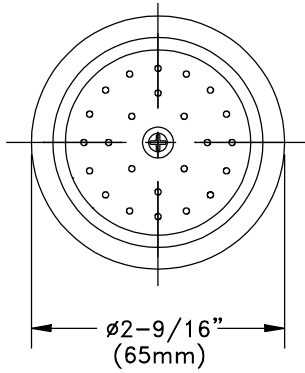

### PRE-RINSE SPRAY HEAD ASSEMBLY

MEASUREMENTS MAY VARY  $\pm 1/4''$  (6mm).

Drawing Number: \_\_\_\_\_

Revision Number: 050508-KJS