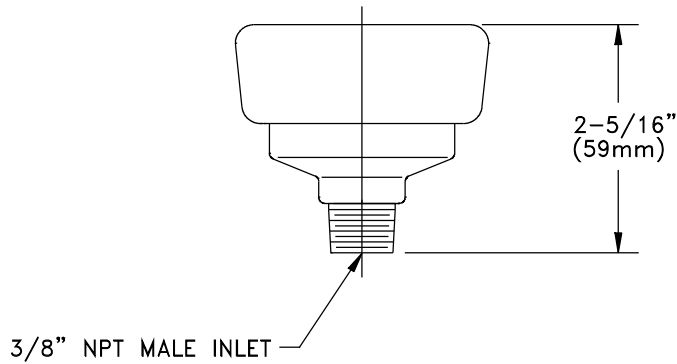

### PRE-RINSE SPRAY HEAD ASSEMBLY

MEASUREMENTS MAY VARY  $\pm 1/4''$  (6mm).

Drawing Number: \_\_\_\_\_

Revision Number: 050508-KJS