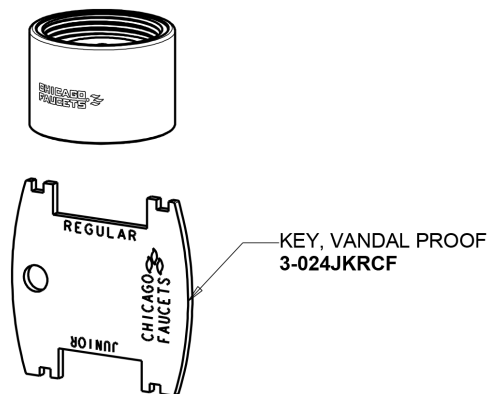

**CHICAGO
FAUCETS**

a Geberit company

5-1/4" Rigid / Swing Gooseneck Spout
GN2AH8JKABCP

Electronic Module
242.574.00.1

0.35 GPM (1.3 L/min) Vandal Proof Econo-Flo Non-Aerating
Outlet
E38VPJKABCP

AC Power Adapter
240.747.00.1