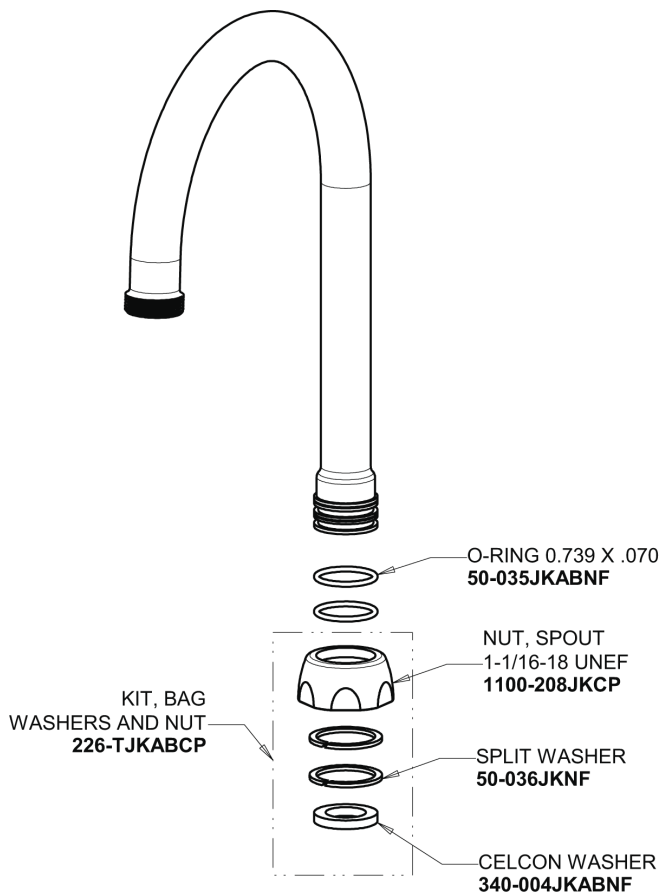

Repair Parts

116.103.AB.4

HyTronic Gooseneck Sink Faucet with Dual Beam Infrared Sensor

**CHICAGO
FAUCETS**

a Geberit company

Base Parts:

For Technical Assistance:

Phone: 800-TEC-TRUE (832-8783)

Email: techsupport.us@chicagofaucets.com

2100 South Clearwater Drive

Des Plaines, IL 60018

Phone: 847-803-5000

chicagofaucets.com

Repair Parts

116.103.AB.4

HyTronic Gooseneck Sink Faucet with Dual Beam Infrared Sensor

**CHICAGO
FAUCETS**

a Geberit company

5-1/4" Rigid / Swing Gooseneck Spout
GN2AH8JKABCP

Electronic Module
242.574.00.1

0.35 GPM (1.3 L/min) Vandal Proof Econo-Flo Non-Aerating
Outlet
E38VPJKABCP

AC Power Adapter
240.747.00.1