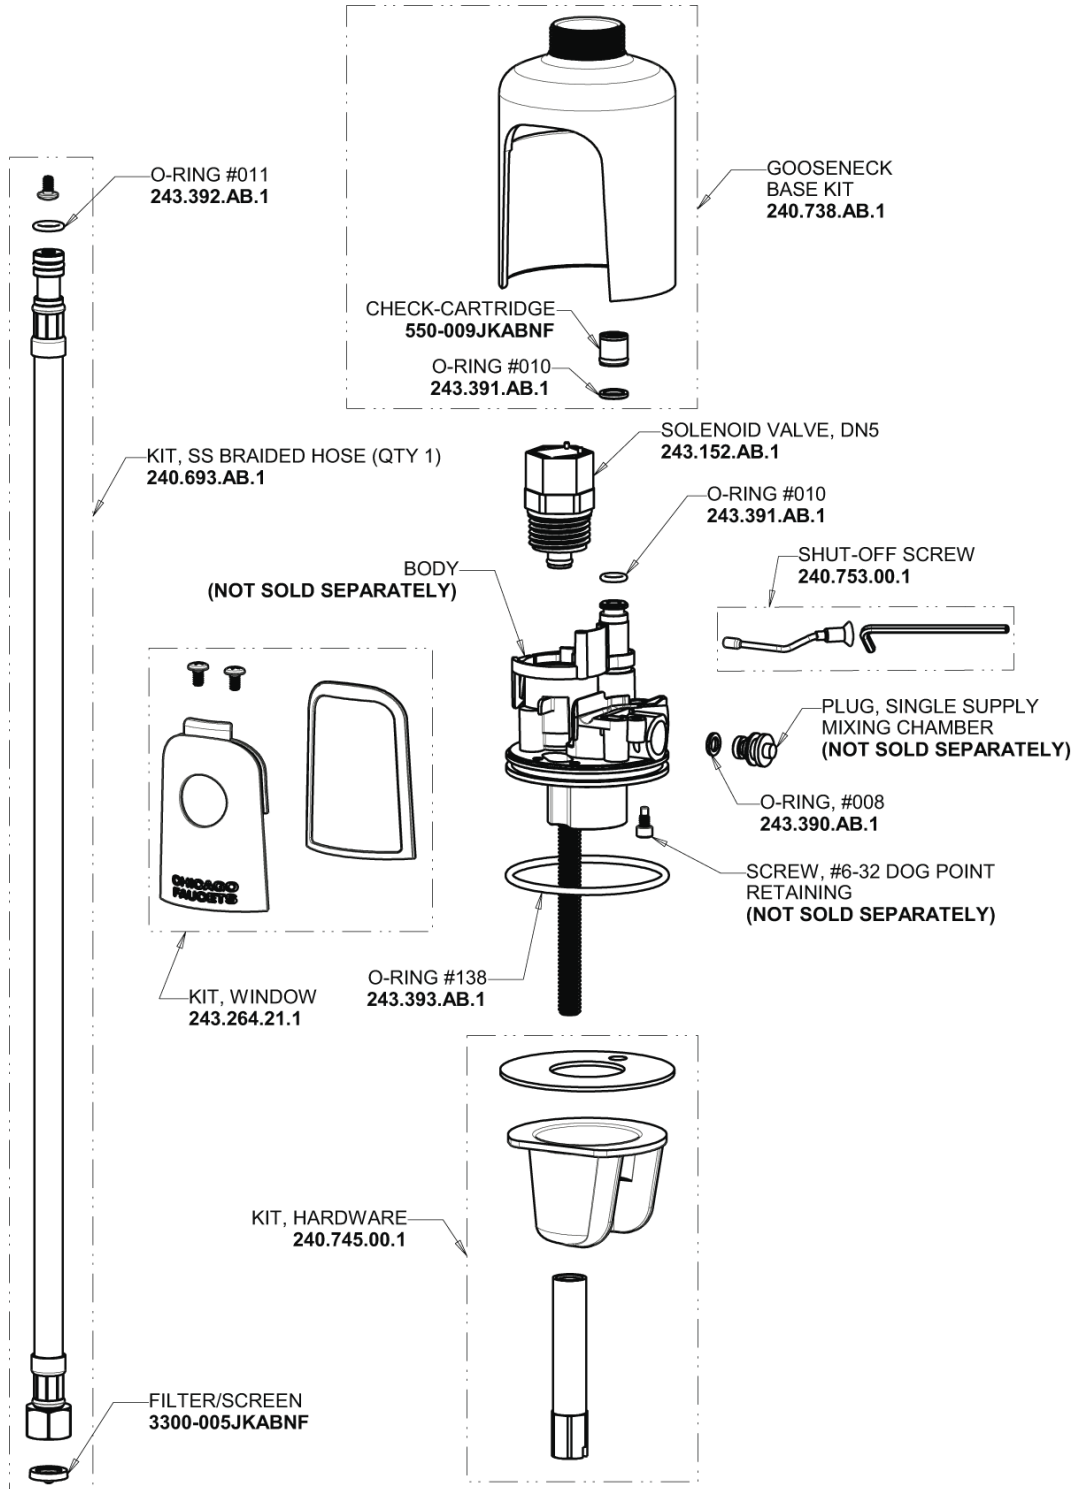

Repair Parts

116.103.AB.4

HyTronic Gooseneck Sink Faucet with Dual Beam Infrared Sensor

**CHICAGO
FAUCETS**

a Geberit company

Base Parts:

For Technical Assistance:

Phone: 800-TEC-TRUE (832-8783)

**CHICAGO
FAUCETS**

a Geberit company

5-1/4" Rigid / Swing Gooseneck Spout
GN2AH8JKABCP

Electronic Module
242.574.00.1

0.35 GPM (1.3 L/min) Vandal Proof Econo-Flo Non-Aerating
Outlet
E38VPJKABCP

AC Power Adapter
240.747.00.1