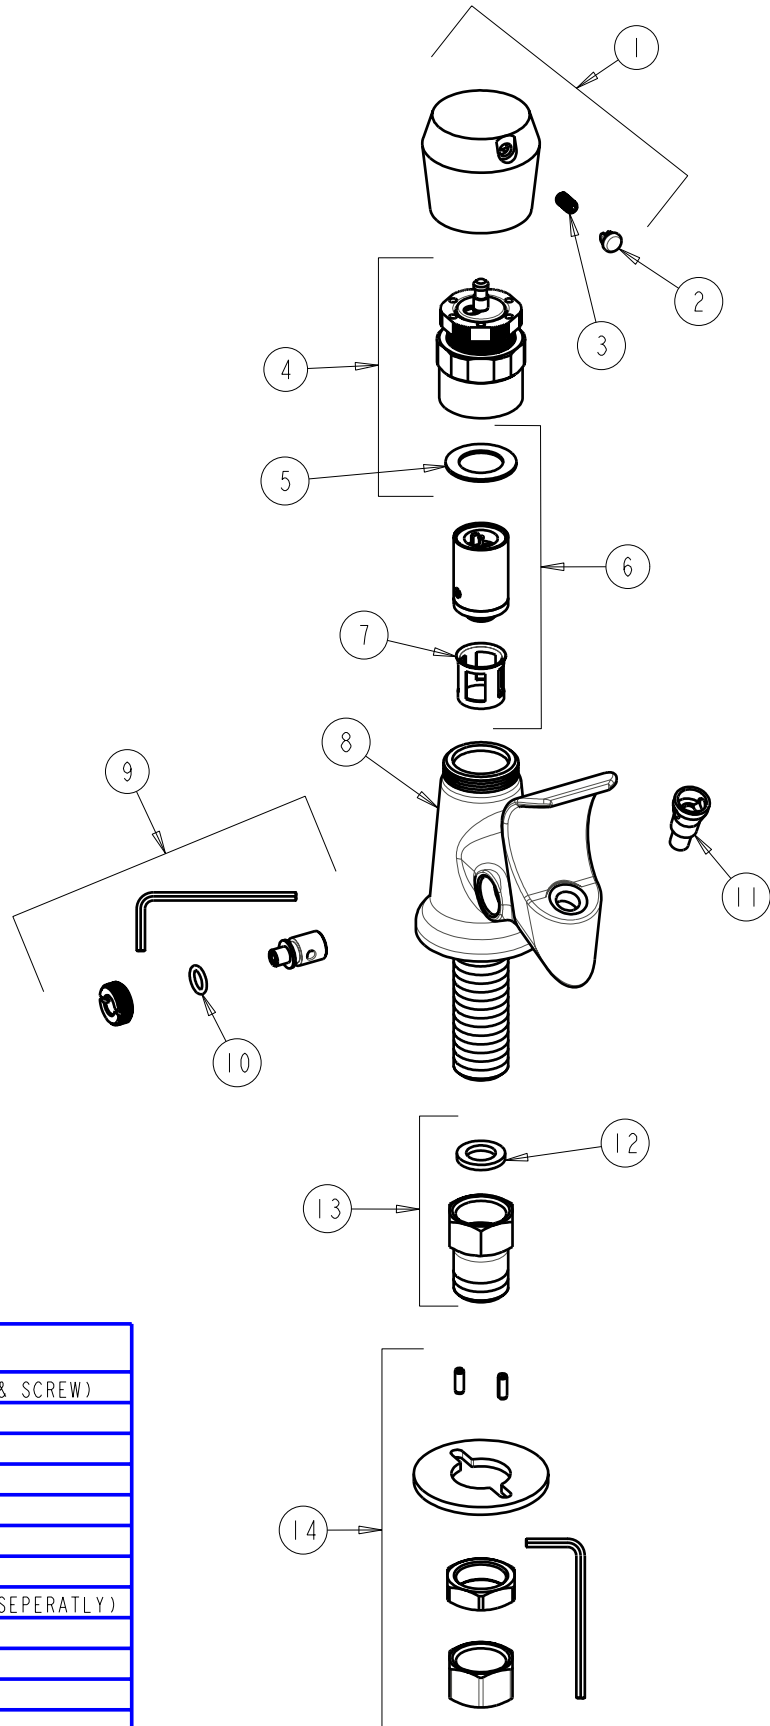

PARTS LIST

BY: JAR
CHK'D:

FINISH: AS SPECIFIED
DATE: 11-30-06

748-665

REV:

ITEM NO.	PART NO.	DESCRIPTION
1	665-PSH	HANDLE, (INCLUDES BUTTON & SCREW)
2	82-PPNF	BUTTONS, HOT AND COLD
3	665-116	SET SCREW
4	665-190K	ACTUATOR ASSEMBLY
5	665-011	SEALING WASHER
6	672-X	MVP CARTRIDGE
7	667-402	FILTER
8	-----	VALVE ASSEMBLY (NOT SOLD SEPERATLY)
9	748-012K	FLOW CONTROL KIT
10	319-040	O-RING
11	653-008	NOZZLE
12	1001-002	GASKET
13	722-013K	ADAPTER, FLOW CONTROL
14	748-013K	MOUNTING KIT