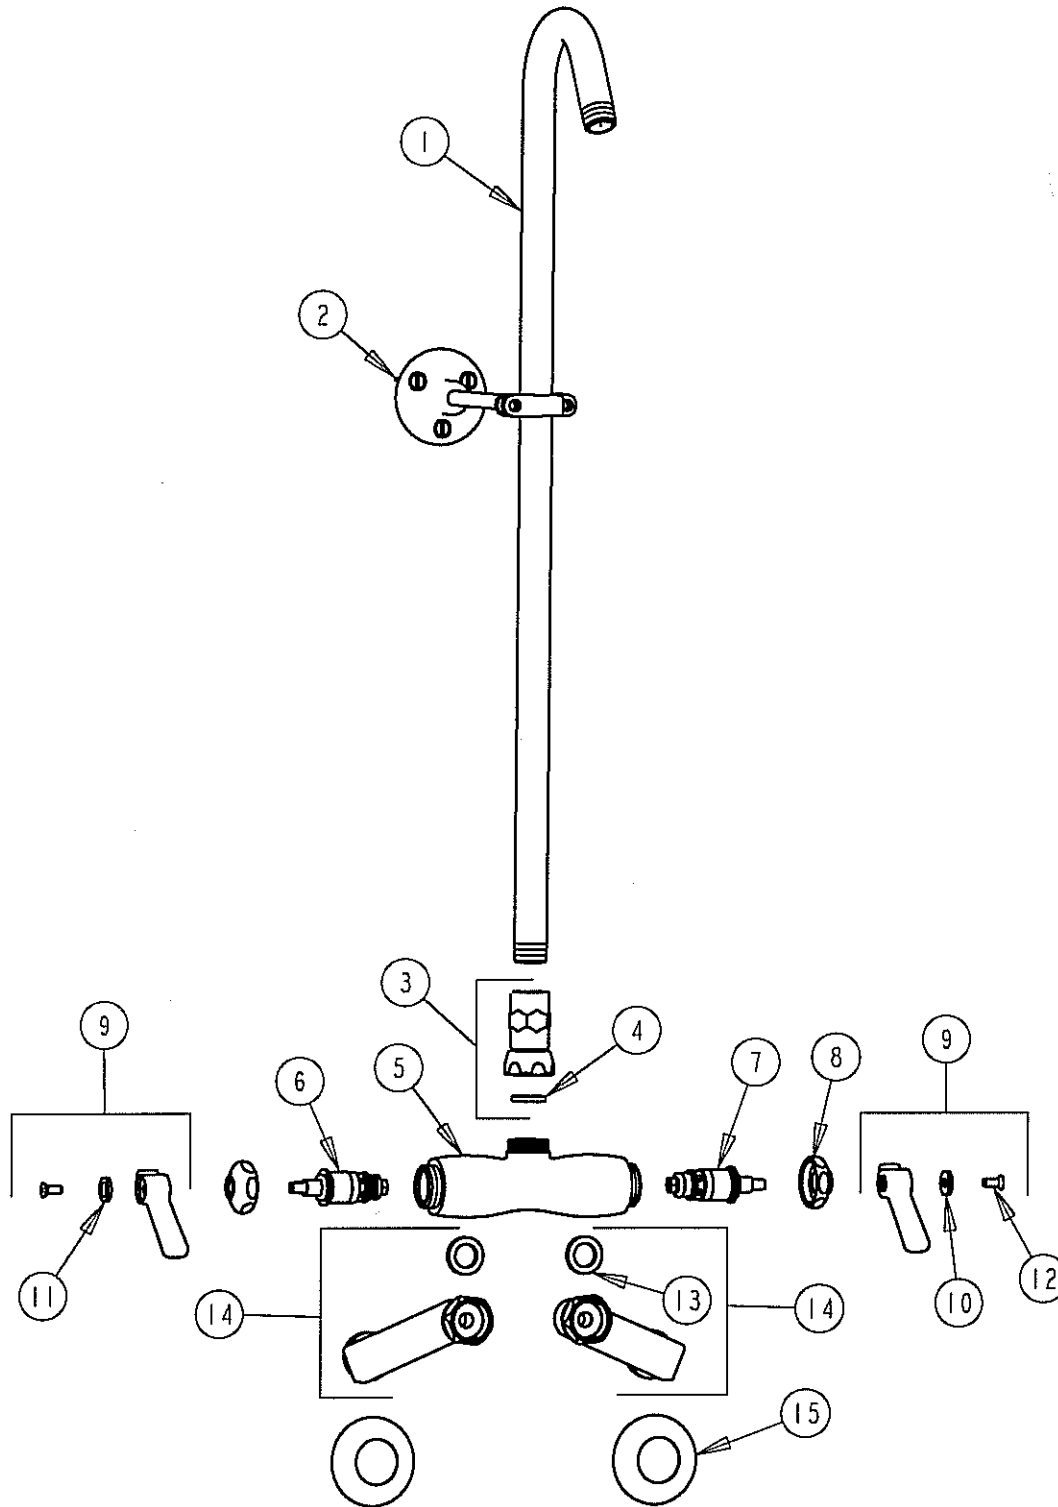

PARTS LIST

BY: SID
CHK'D: SID

CHICAGO FAUCETS
Last As Long As The Building

FINISH: AS SPECIFIED
DATE: 10-07-02

756-LESS620

| ITEM NO. | PART NO. | DESCRIPTION | ITEM NO. | PART NO. | DESCRIPTION |
|----------|----------|----------------------------------|----------|----------|---------------------------|
| 1 | 462-122 | SPOUT RISER | 9 | 369PR | LEVER HANDLE ASSEMBLY |
| 2 | 902-011K | PIPE STRAP ASSEMBLY | 10 | 633-123 | INDEX BUTTON (BLUE) |
| 3 | BA-1 | ADAPTER | 11 | 633-023 | INDEX BUTTON (RED) |
| 4 | 340-004 | CELCON WASHER | 12 | 420-010 | SCREW |
| 5 | ----- | VALVE BODY (NOT SOLD SEPARATELY) | 13 | 1-011 | WASHER |
| 6 | 1-100XT | QUATURN UNIT (LH) | 14 | H | 'H' ARM ASSEMBLY w/WASHER |
| 7 | 1-099XT | QUATURN UNIT (RH) | 15 | 1-055 | FLANGE |
| 8 | 1-214 | CAP | | | |