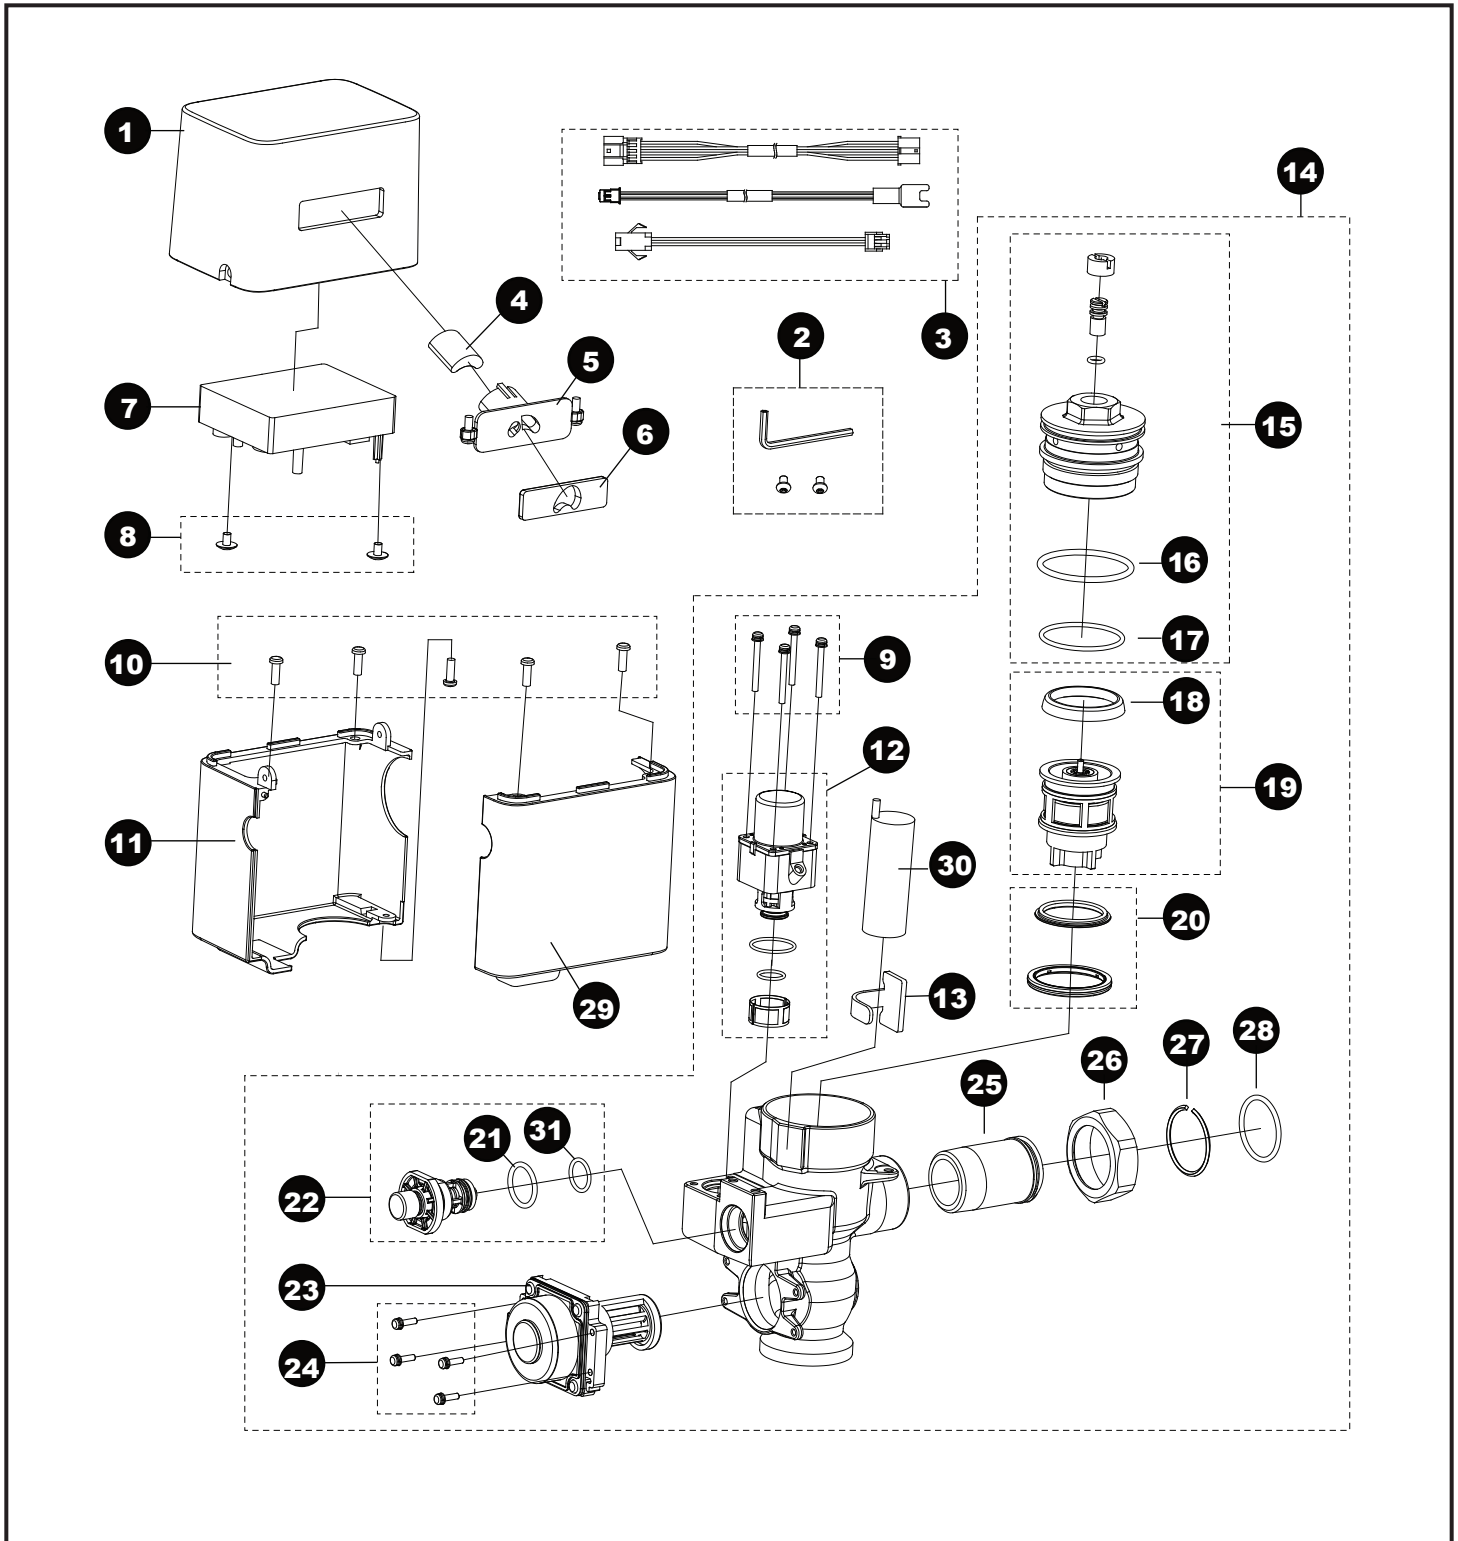

TEU1LAR(X)#CP
TEU1LA(X)12#CP
TEU1LA(X)22#CP

**EcoPower® Flush Valve,
Urinal, Exposed, 0.5 Gpf**

TEU1LAR(X)#CP
 TEU1LA(X)12#CP
 TEU1LA(X)22#CP

EcoPower® Flush Valve, Urinal, Exposed, 0.5 Gpf

Item	Part	Description
1	THP3201#CP	Cover, top
2	THP3232	Screw w/wrench set, exposed
3	THP3209	Extension harness (3 type/bag)
4	THP3187	Sensor unit
5	THP3205	Bracket, sensor w/screw (15d)
6	THP3207	Glass, sensor window, exposed
7	THP3198	Controller unit, A
8	THP3208	Screw, controller mount (2/bag)
9	THP3192	Screw (4/bag)
10	THP3204	Screw, cover, valve (5/bag)
11	THP3203#CP	Cover, lower, B
12	THP3190R	Solenoid unit & diaphragm assy
13	TH559EDV517	Clamp set (10/bag)
14	THP3224	Valve assy, exposed, urinal
	THP3224X	Valve assy, exposed, urinal for Reclaimed Water
15	THP3188	Valve cap assembly
	THP3188X	Valve cap assembly for Reclaimed Water
16	THP3189	O-ring, valve cap top (10/bag)
17	TH305SV112	O-ring, valve cap botm(10/bag)
18	TH305SV103	U-packing, piston (10/bag)
19	TH323V104R	Piston assembly
20	TH321	Seat set, piston bottom
21	THP3013	O-ring, screen nut (10/bag)
22	TH559EDV506	Push button assembly
23	THP3234	EcoPower generator unit, urinal
24	TH559EDV505	Screw, EcoPower generator
25	TH305SV114	Tailpiece
26	TH305SV113	Nut, tailpiece/angle stop
27	TH305SV105	Locking ring set, tailpiece (10/bag)
28	TH305SV106	O-ring, tailpiece (10/bag)
29	THP3202#CP	Cover, lower, A
30	THP3053	Back-up battery
31	THP3242	O-ring (1/bag)

Vacuum Breaker Sets

- VB0912#CP Top Spud, 3/4" Outlet, Exposed
- VB0922#CP Top Spud, 1-1/4" Outlet, Exposed
- VB0912X#CP Top Spud, 3/4" Outlet, Exposed for Reclaimed Water
- VB0922X#CP Top Spud, 1-1/4" Outlet, Exposed for Reclaimed Water

Note: For additional information, refer to the individual vacuum breaker parts sheets.