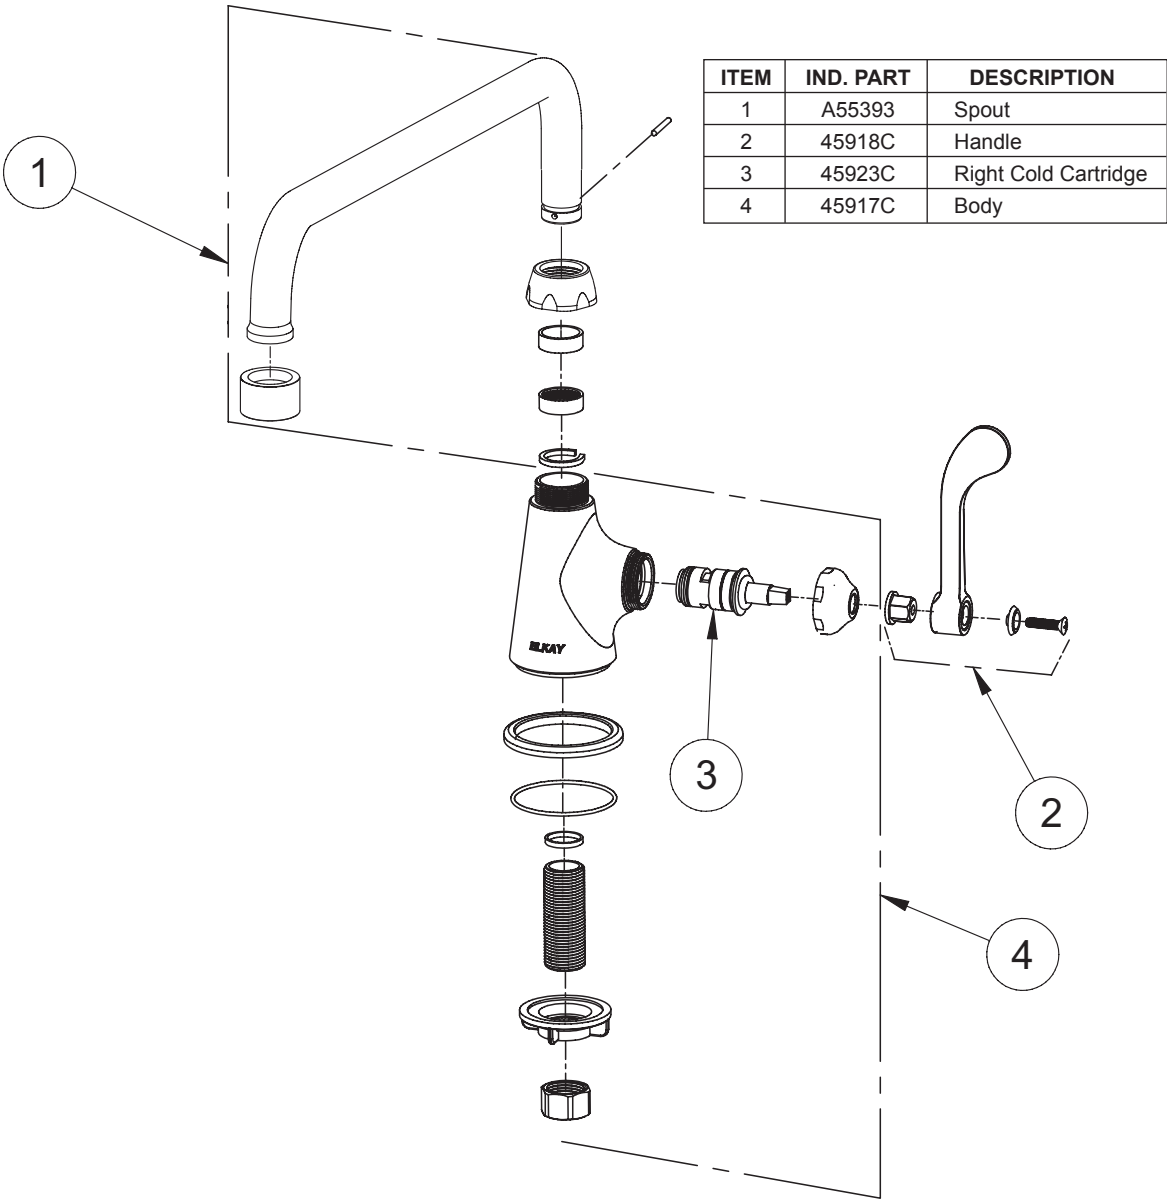

### Model LK535AT12L2

- One hole single handle top mount faucet
- Quarter turn ceramic disc cartridge
- Solid brass construction
- Chrome finish
- Includes spout swing restriction pin

## Concealed Deck Classroom Faucet Models LK535AT12L2, LK535AT12T4, LK535AT12T6

Job Name:	Item #:
Notes:	
Architect/Engineer Approval:	Date:

SEE OTHER SIDE FOR REPLACEMENT PARTS

# REPLACEMENT PARTS

Concealed Deck Classroom Faucet  
Models LK535AT12L2, LK535AT12T4, LK535AT12T6

ITEM	IND. PART	DESCRIPTION
1	A55393	Spout
2	45918C	Handle
3	45923C	Right Cold Cartridge
4	45917C	Body