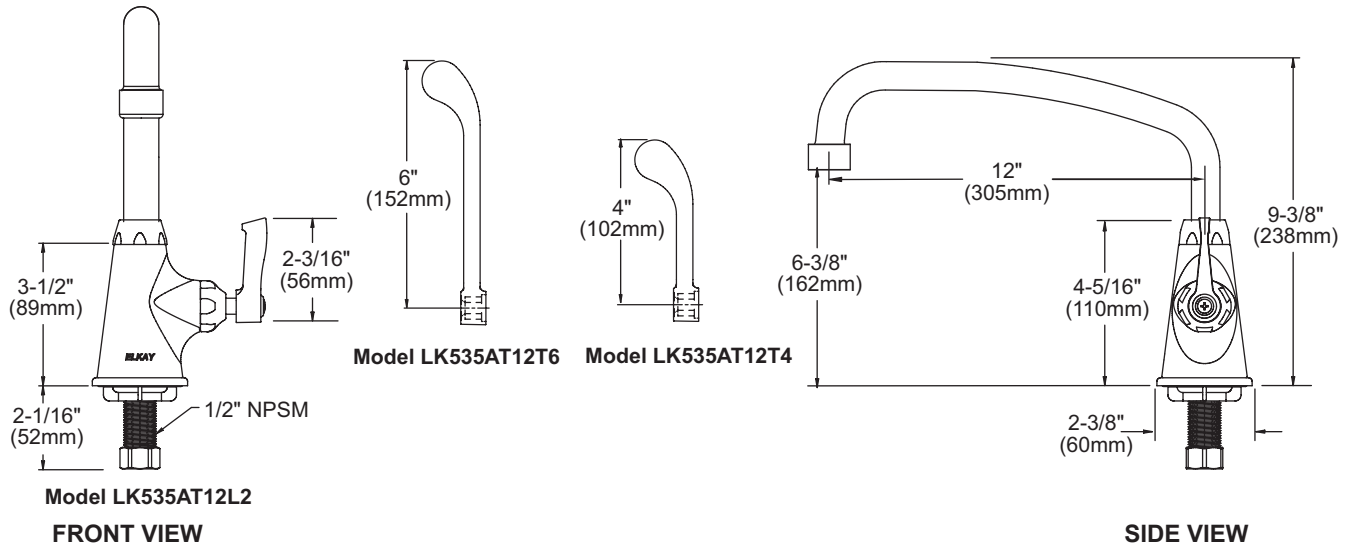

FEATURES

Model LK535AT12L2

- One hole single handle top mount faucet
- Quarter turn ceramic disc cartridge
- Solid brass construction
- Chrome finish
- Includes spout swing restriction pin

Model LK535AT12T4

- Same as LK535AT12L2 except with 4" wrist blades handles

Model LK535AT12T6

- Same as LK535AT12L2 except with 6" wrist blades handles

COMPLIES WITH:

- ASME/ANSI A112.18.1
- CSA B125-01
- NSF/ANSI 61
- ADA
- UPC/CUPC
- IAPMO Listed

Concealed Deck Classroom Faucet Models LK535AT12L2, LK535AT12T4, LK535AT12T6

Job Name:	Item #:
Notes:	
Architect/Engineer Approval:	Date:

SEE OTHER SIDE FOR REPLACEMENT PARTS