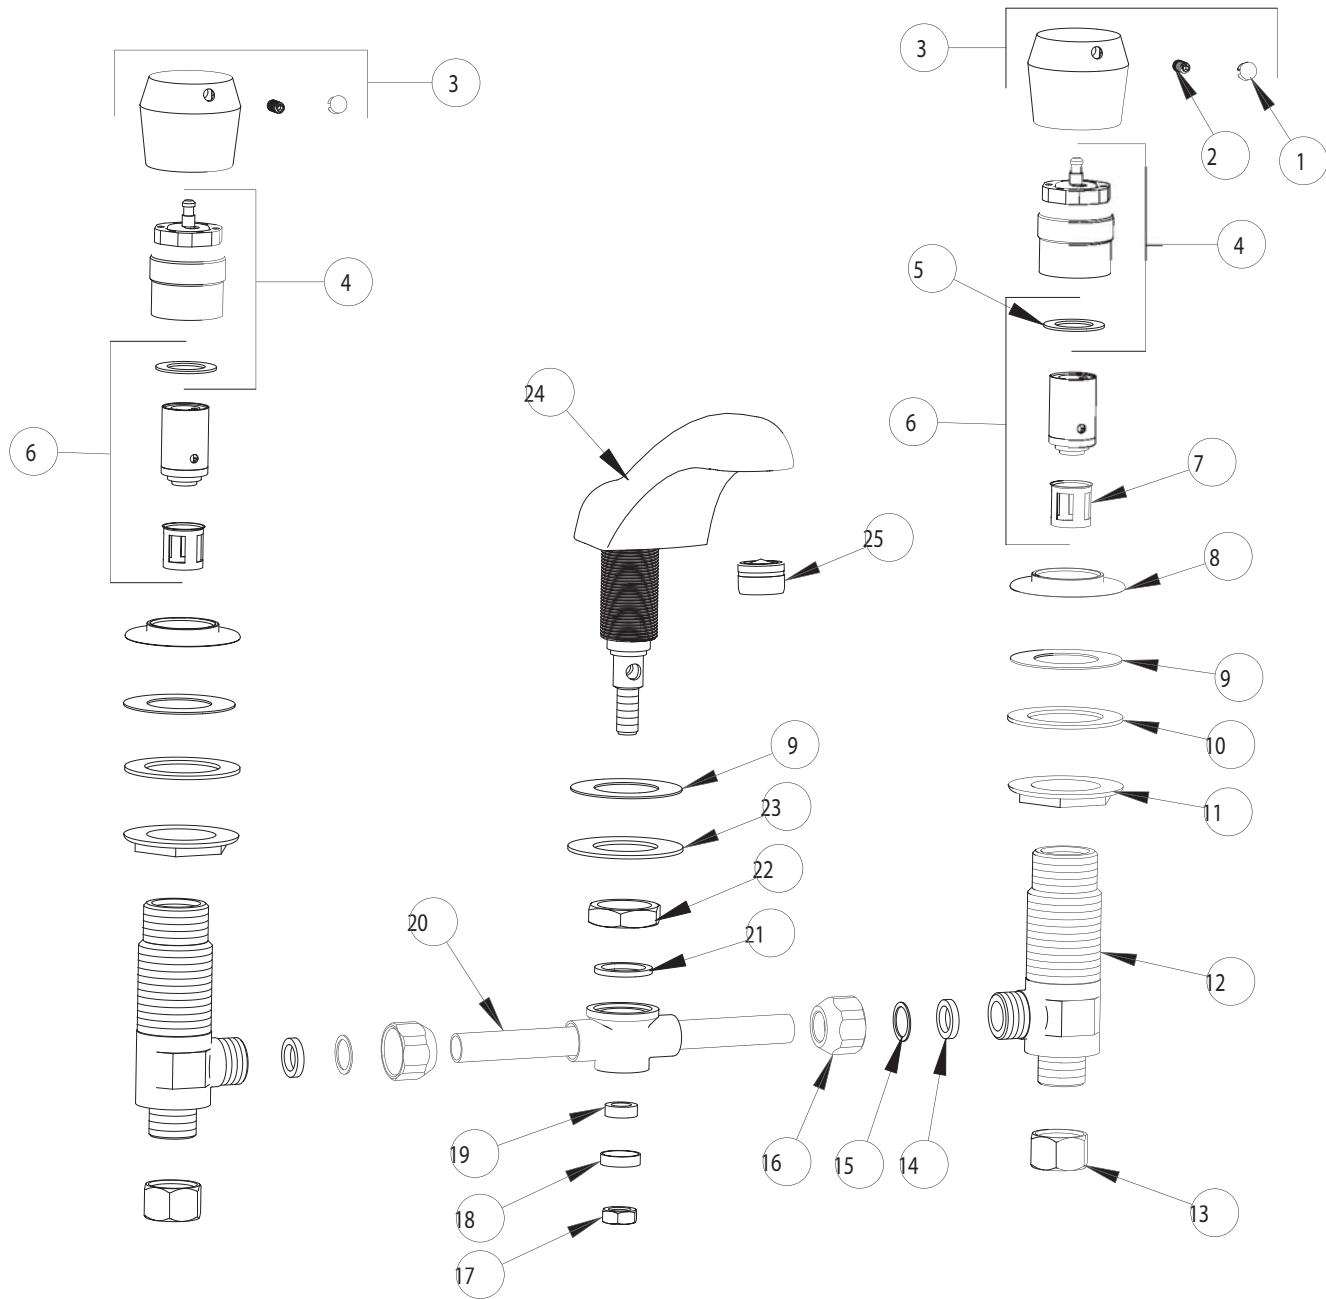

PARTS LIST

BY:

SID

CHICAGO
FAUCETS
Last As Long As The Building

FINISH:

AS SPECIFIED

CHK'D:

DATE:

08-21-02

404-665

ITEM NO.	PART NO.	DESCRIPTION	ITEM NO.	PART NO.	DESCRIPTION
1	665-309K	BUTTONS, HOT AND COLD	14	200-010	RUBBER WASHER
2	665-116	SET SCREW	15	250-027	BRASS WASHER
3	665-PSH	PUSH HANDLE ASSEMBLY	16	49-031	COUPLING NUT
4	665-190K	ACTUATOR ASSEMBLY	17	689-113	LOCKNUT
5	665-011	SEALING WASHER	18	250-187	RETAINER
6	671-X	METERING VALVE CARTRIDGE	19	1797-129	RUBBER WASHER
7	667-402	MVP FILTER	20	785-103K	TEE ASSEMBLY
8	408-004	FLANGE	21	250-200	GASKET
9	739-056	RUBBER WASHER	22	250-054	LOCKNUT
10	55-010	STEEL WASHER	23	50-014	STEEL WASHER
11	250-004	LOCKNUT	24	401-301K	SPOUT ASSEMBLY
12	250-094K	VALVE BODY ASSEMBLY	25	E12	SOFTFLO OUTLET
13	49-005	COUPLING NUT			