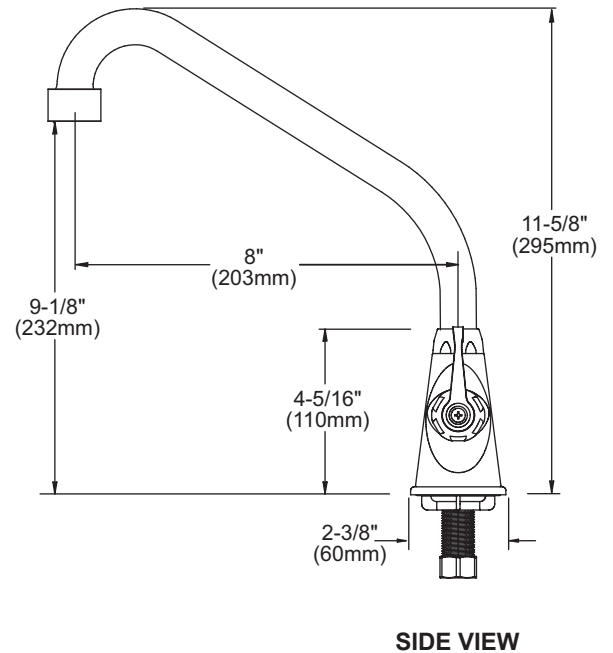

FEATURES

Model LK535HA08L2

- One hole single handle top mount faucet
- Quarter turn ceramic disc cartridge
- Solid brass construction
- Chrome finish
- Includes spout swing restriction pin

Model LK535HA08T4

- Same as LK535HA08L2 except with 4" wrist blades handles

Model LK535HA08T6

- Same as LK535HA08L2 except with 6" wrist blades handles

COMPLIES WITH:

- ASME/ANSI A112.18.1
- CSA B125-01
- NSF/ANSI 61
- ADA
- UPC/CUPC
- IAPMO Listed

Concealed Deck Classroom Faucet Models LK535HA08L2, LK535HA08T4, LK535HA08T6

Job Name:	Item #:
Notes:	
Architect/Engineer Approval:	Date:

SEE OTHER SIDE FOR REPLACEMENT PARTS