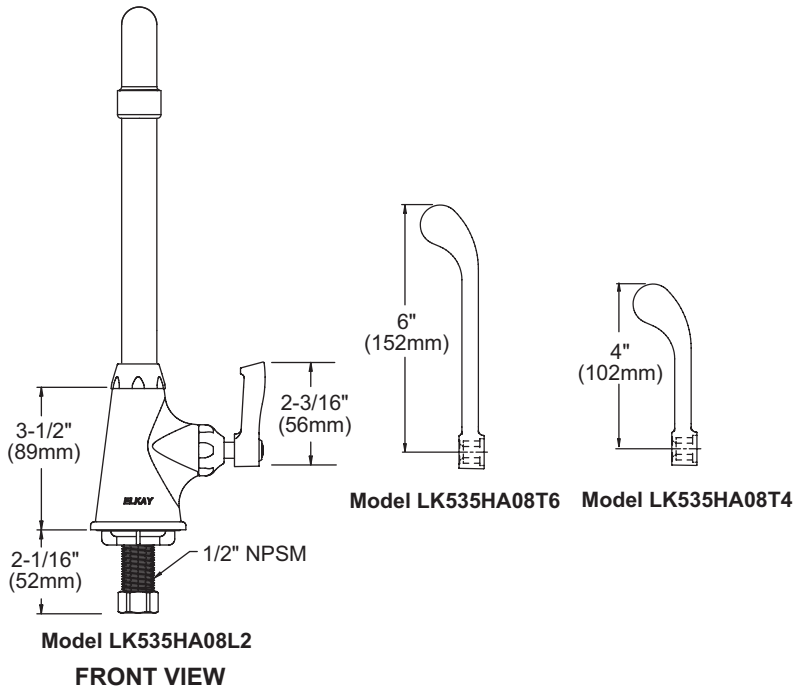

FEATURES

Model LK535HA08L2

- One hole single handle top mount faucet
- Quarter turn ceramic disc cartridge
- Solid brass construction
- Chrome finish
- Includes spout swing restriction pin

Model LK535HA08T4

- Same as LK535HA08L2 except with 4" wrist blades handles

Model LK535HA08T6

- Same as LK535HA08L2 except with 6" wrist blades handles

COMPLIES WITH:

- ASME/ANSI A112.18.1
- CSA B125-01
- NSF/ANSI 61
- ADA
- UPC/CUPC
- IAPMO Listed

Concealed Deck Classroom Faucet Models LK535HA08L2, LK535HA08T4, LK535HA08T6

Job Name:	Item #:
Notes:	
Architect/Engineer Approval:	Date:

SEE OTHER SIDE FOR REPLACEMENT PARTS

REPLACEMENT PARTS

Concealed Deck Classroom Faucet
Models LK535HA08L2, LK535HA08T4, LK535HA08T6

ITEM	IND. PART	DESCRIPTION
1	A55393	Spout
2	45918C	Handle
3	45923C	Right Cold Cartridge
4	45917C	Body