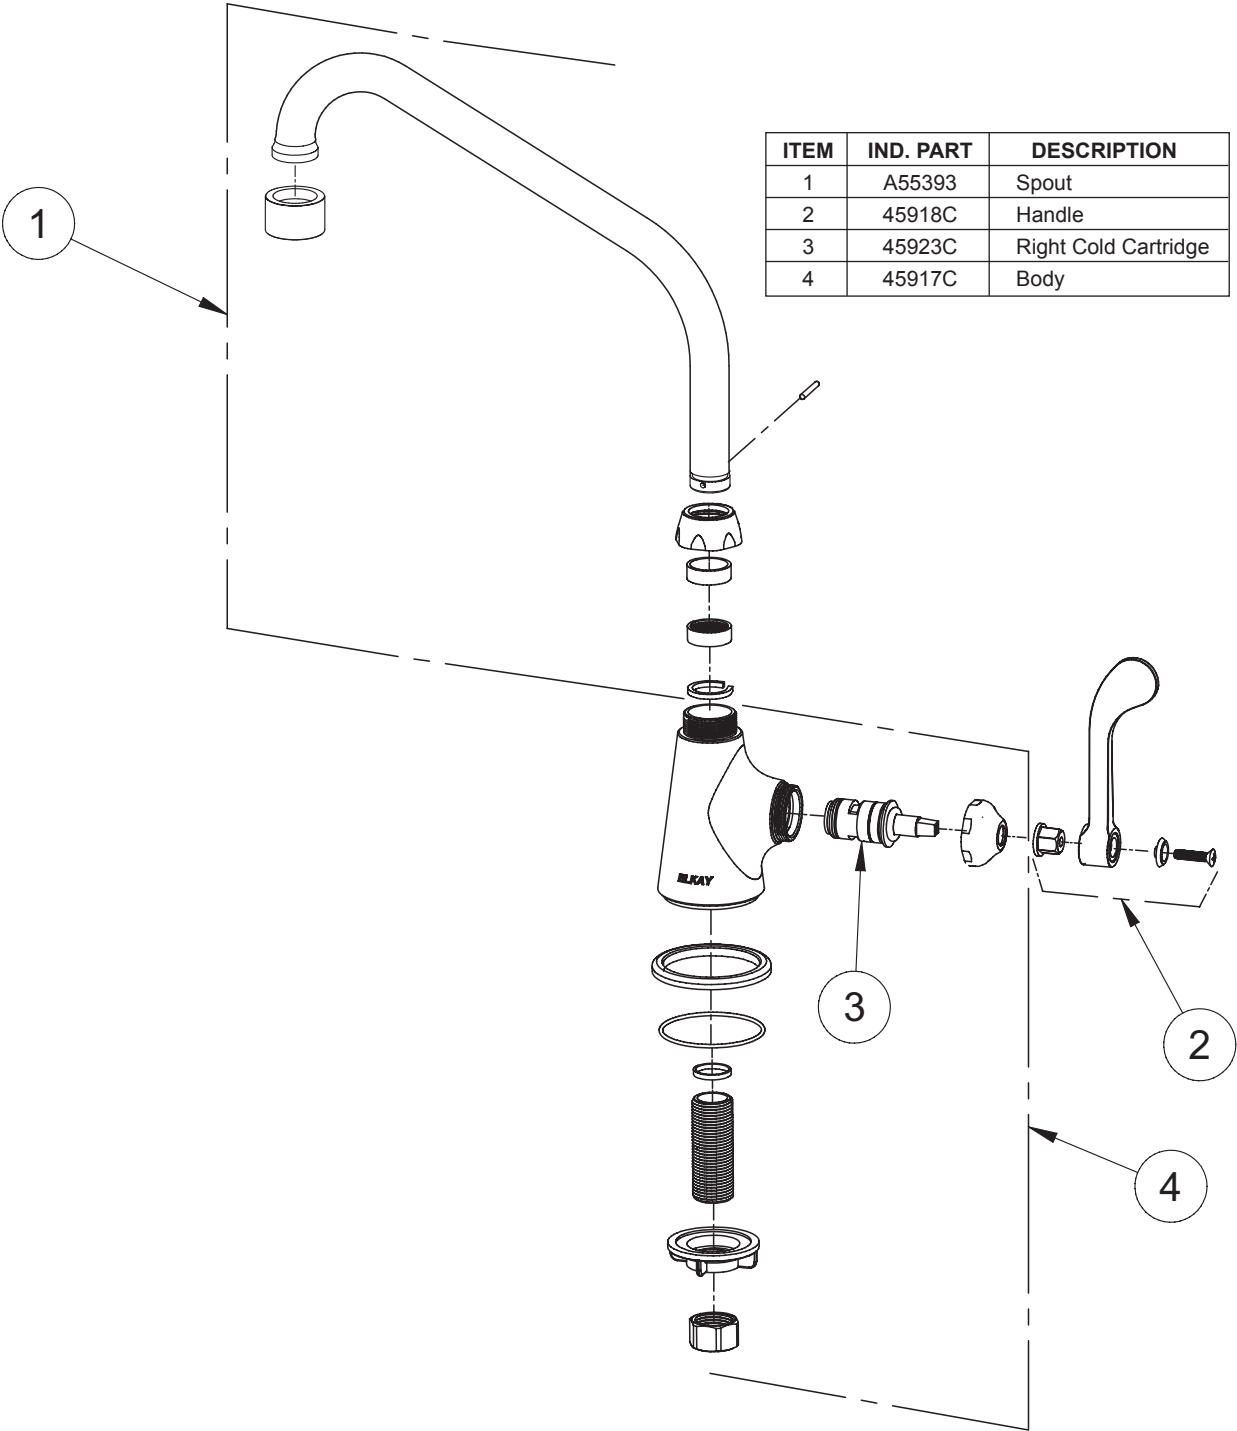

FEATURES

Model LK535HA08L2

- One hole single handle top mount faucet
- Quarter turn ceramic disc cartridge
- Solid brass construction
- Chrome finish
- Includes spout swing restriction pin

Model LK535HA08T4

- Same as LK535HA08L2 except with 4" wrist blades handles

Model LK535HA08T6

- Same as LK535HA08L2 except with 6" wrist blades handles

COMPLIES WITH:

- ASME/ANSI A112.18.1
- CSA B125-01
- NSF/ANSI 61
- ADA
- UPC/CUPC
- IAPMO Listed

Concealed Deck Classroom Faucet Models LK535HA08L2, LK535HA08T4, LK535HA08T6

Job Name:	Item #:
Notes:	
Architect/Engineer Approval:	Date:

SEE OTHER SIDE FOR REPLACEMENT PARTS

REPLACEMENT PARTS

Concealed Deck Classroom Faucet
Models LK535HA08L2, LK535HA08T4, LK535HA08T6

ITEM	IND. PART	DESCRIPTION
1	A55393	Spout
2	45918C	Handle
3	45923C	Right Cold Cartridge
4	45917C	Body