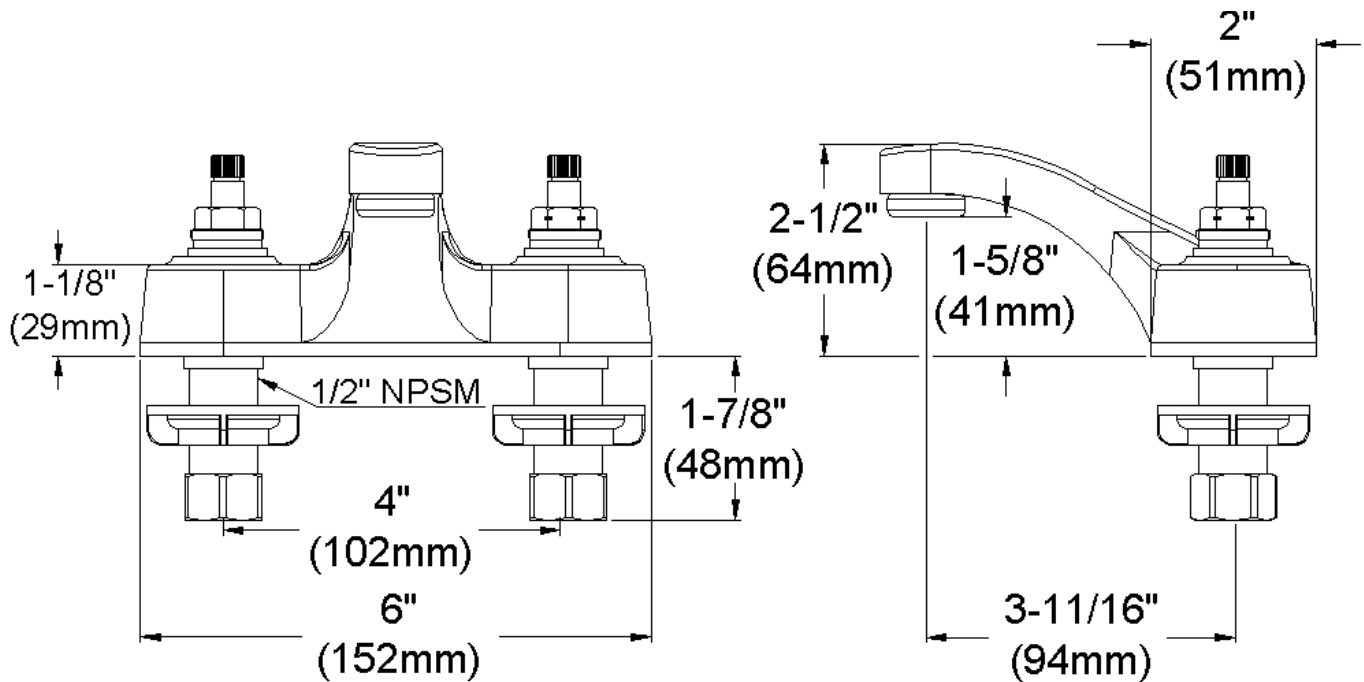

ELKAY[®]

SPECIFICATIONS

Commercial Faucet Model LK402T6 Deck Mount 4" Center Integral Spout

GENERAL FEATURES

- Quarter turn ceramic disc cartridge
- Solid brass construction
- Chrome finish
- Replacement cartridge A70001 for cold
- Replacement cartridge A70002 for hot

COMPLIES WITH:

- ASME/ANSI A112.18.1
- CSA B125-01
- NSF/ANSI 61
- ADA
- UPC/CUPC
- IAPMO Listed

Wristblade Handle 6 inch, Two Piece

Replacement Handle A55388
Replacement Escutcheon A55390

FRONT VIEW

(shown less handles)