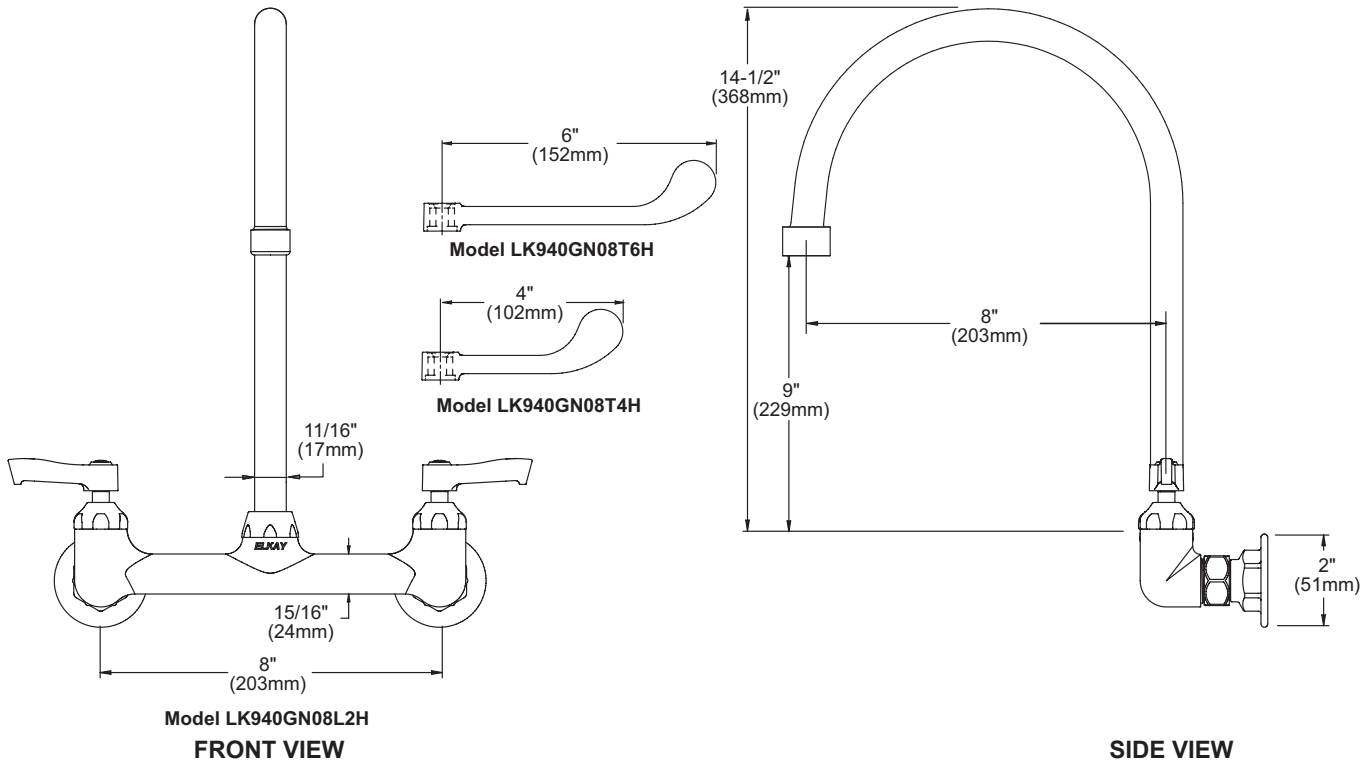

FEATURES

Model LK940GN08L2H

- Two hole dual handle wall mount faucet
- Quarter turn ceramic disc cartridge
- 1/2" adjustable inlets
- Solid brass construction
- Chrome finish
- Includes spout swing restriction pin

Model LK940GN08T4H

- Same as LK940GN08L2H except with 4" wrist blades handles

Model LK940GN08T6H

- Same as LK940GN08L2H except with 6" wrist blades handles

COMPLIES WITH:

- ASME/ANSI A112.18.1
- CSA B125-01
- NSF/ANSI 61
- ADA
- UPC/CUPC
- IAPMO Listed

Wall Mount 8" Center Commercial Faucet Models LK940GN08L2H, LK940GN08T4H, LK940GN08T6H

Job Name:	Item #:
Notes:	
Architect/Engineer Approval:	Date:

SEE OTHER SIDE FOR REPLACEMENT PARTS