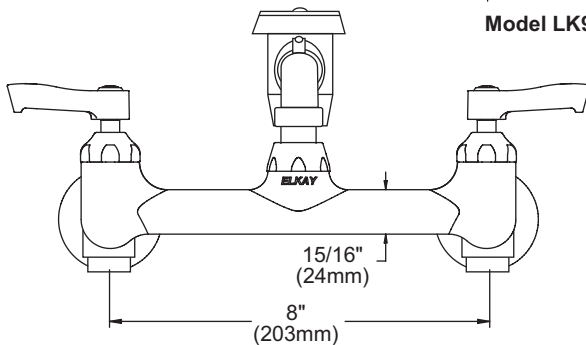

Model LK940BP03L2S

FRONT VIEW