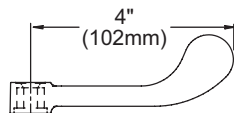

Model LK940BP03T4S