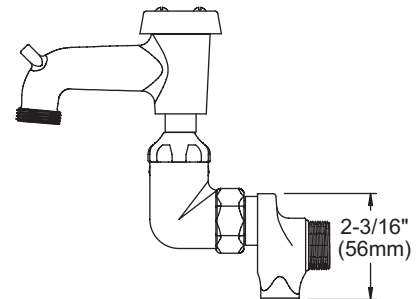

FEATURES

Model LK940BP03L2S

- Two hole dual handle wall mount faucet
- Quarter turn ceramic disc cartridge
- 1/2" adjustable inlets with integral stops
- Solid brass construction
- Chrome finish
- Includes spout swing restriction pin

Model LK940BP03T4S

- Same as LK940BP03L2S except with 4" wrist blades handles

Model LK940BP03T6S

- Same as LK940BP03L2S except with 6" wrist blades handles

COMPLIES WITH:

- ASME/ANSI A112.18.1
- CSA B125-01
- NSF/ANSI 61
- ADA
- UPC/CUPC
- IAPMO Listed

Wall Mount 8" Center Commercial Faucet Models LK940BP03L2S, LK940BP03T4S, LK940BP03T6S

Model LK940BP03T6S

Model LK940BP03T4S

Model LK940BP03L2S

FRONT VIEW

SIDE VIEW

Job Name:	Item #:
Notes:	
Architect/Engineer Approval:	Date:

SEE OTHER SIDE FOR REPLACEMENT PARTS