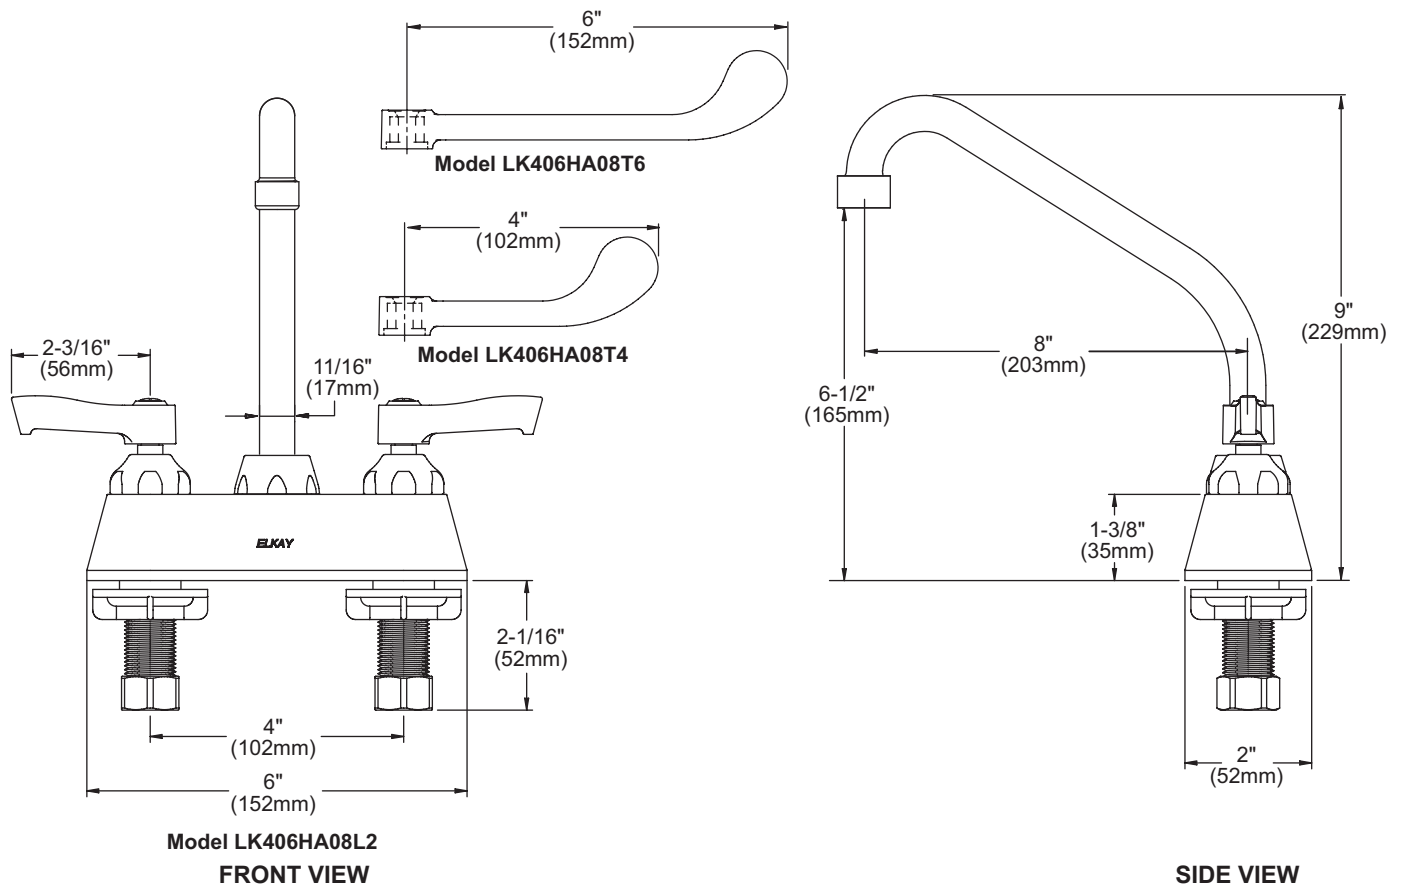

FEATURES

Model LK406HA08L2

- Two hole dual handle top mount faucet
- Quarter turn ceramic disc cartridge
- Solid brass construction
- Chrome finish
- Includes spout swing restriction pin

Model LK406HA08T4

- Same as LK406HA08L2 except with 4" wrist blades handles

Model LK406HA08T6

- Same as LK406HA08L2 except with 6" wrist blades handles

COMPLIES WITH:

- ASME/ANSI A112.18.1
- CSA B125-01
- NSF/ANSI 61
- ADA
- UPC/CUPC
- IAPMO Listed

Deck Mount 4" Center Commercial Faucet Models LK406HA08L2, LK406HA08T4, LK406HA08T6

Job Name:	Item #:
Notes:	
Architect/Engineer Approval:	Date:

SEE OTHER SIDE FOR REPLACEMENT PARTS