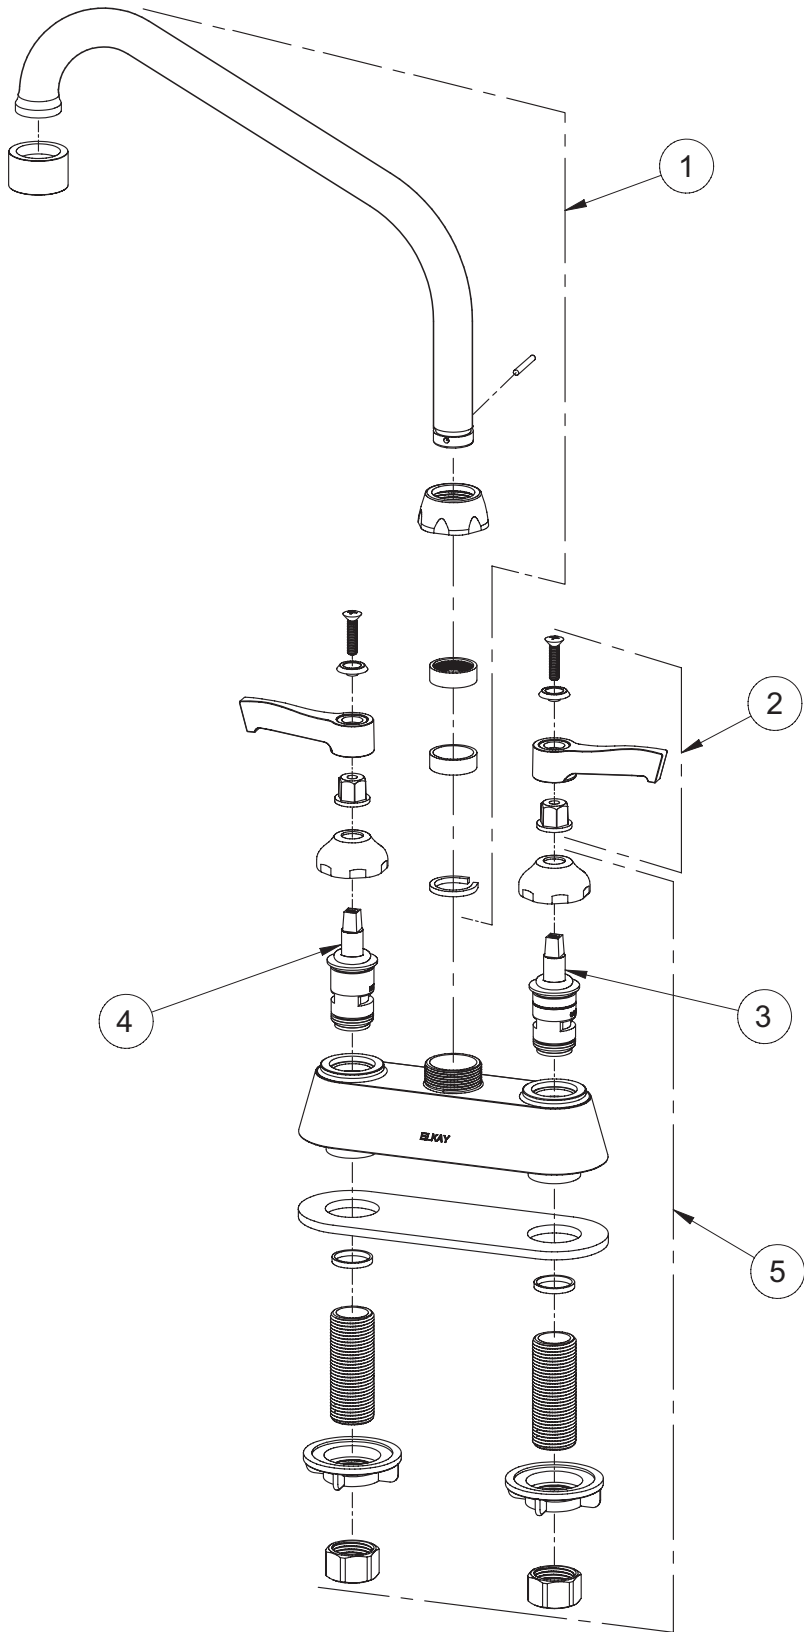

### Model LK406HA08L2

- Two hole dual handle top mount faucet
- Quarter turn ceramic disc cartridge
- Solid brass construction
- Chrome finish
- Includes spout swing restriction pin

## Deck Mount 4" Center Commercial Faucet Models LK406HA08L2, LK406HA08T4, LK406HA08T6

Job Name:	Item #:
Notes:	
Architect/Engineer Approval:	Date:

SEE OTHER SIDE FOR REPLACEMENT PARTS

# REPLACEMENT PARTS

Deck Mount 4" Center Commercial Faucet  
Models LK406HA08L2, LK406HA08T4, LK406HA08T6

ITEM	IND. PART	DESCRIPTION
1	A55393	Spout
2	45918C	Handle
3	45923C	Right Cold Cartridge
4	45924C	Left Hot Cartridge
5	45917C	Body