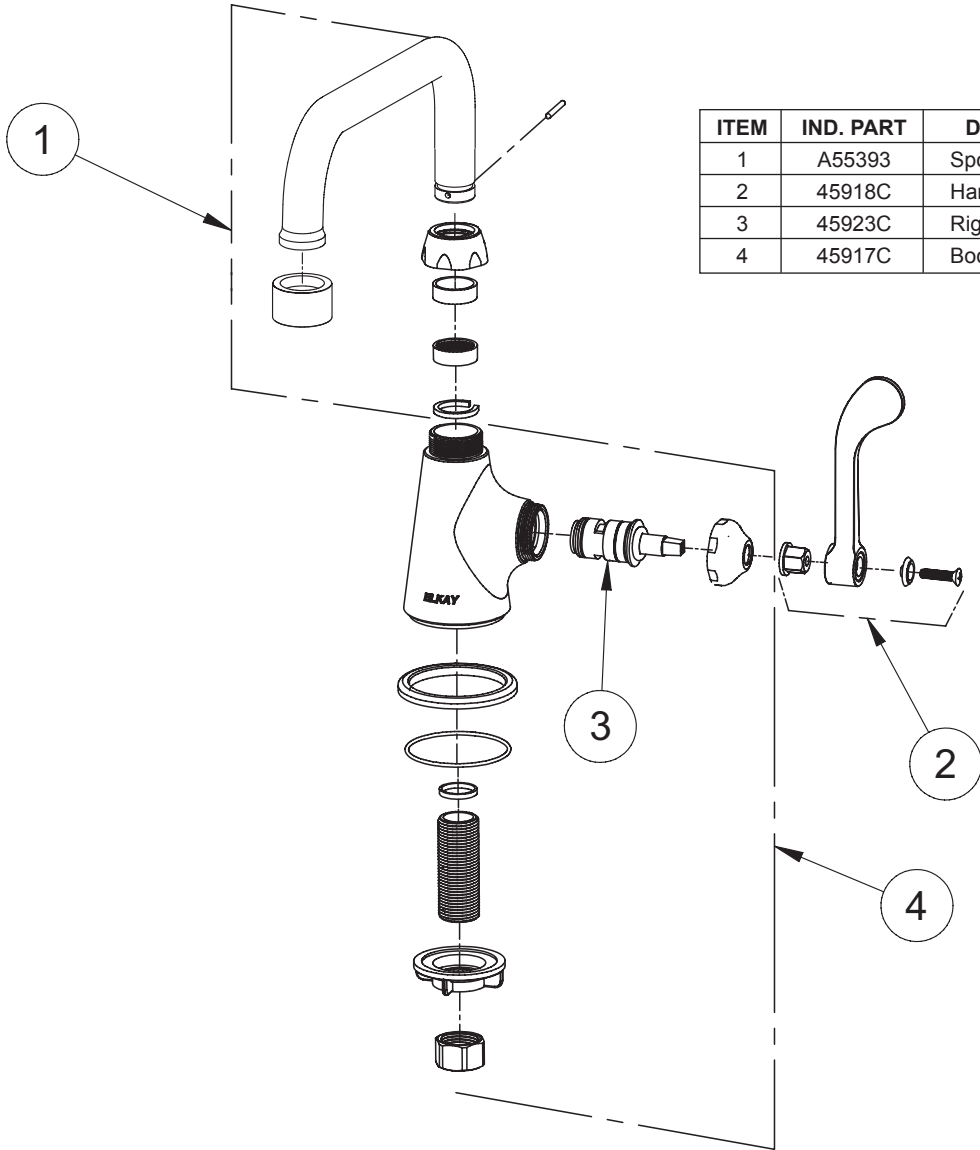

FEATURES

Model LK535AT10L2

- One hole single handle top mount faucet
- Quarter turn ceramic disc cartridge
- Solid brass construction
- Chrome finish
- Includes spout swing restriction pin

Model LK535AT10T4

- Same as LK535AT10L2 except with 4" wrist blades handles

Model LK535AT10T6

- Same as LK535AT10L2 except with 6" wrist blades handles

COMPLIES WITH:

- ASME/ANSI A112.18.1
- CSA B125-01
- NSF/ANSI 61
- ADA
- UPC/CUPC
- IAPMO Listed

Concealed Deck Classroom Faucet Models LK535AT10L2, LK535AT10T4, LK535AT10T6

Job Name:	Item #:
Notes:	
Architect/Engineer Approval:	Date:

SEE OTHER SIDE FOR REPLACEMENT PARTS

REPLACEMENT PARTS

Concealed Deck Classroom Faucet
Models LK535AT10L2, LK535AT10T4, LK535AT10T6

ITEM	IND. PART	DESCRIPTION
1	A55393	Spout
2	45918C	Handle
3	45923C	Right Cold Cartridge
4	45917C	Body