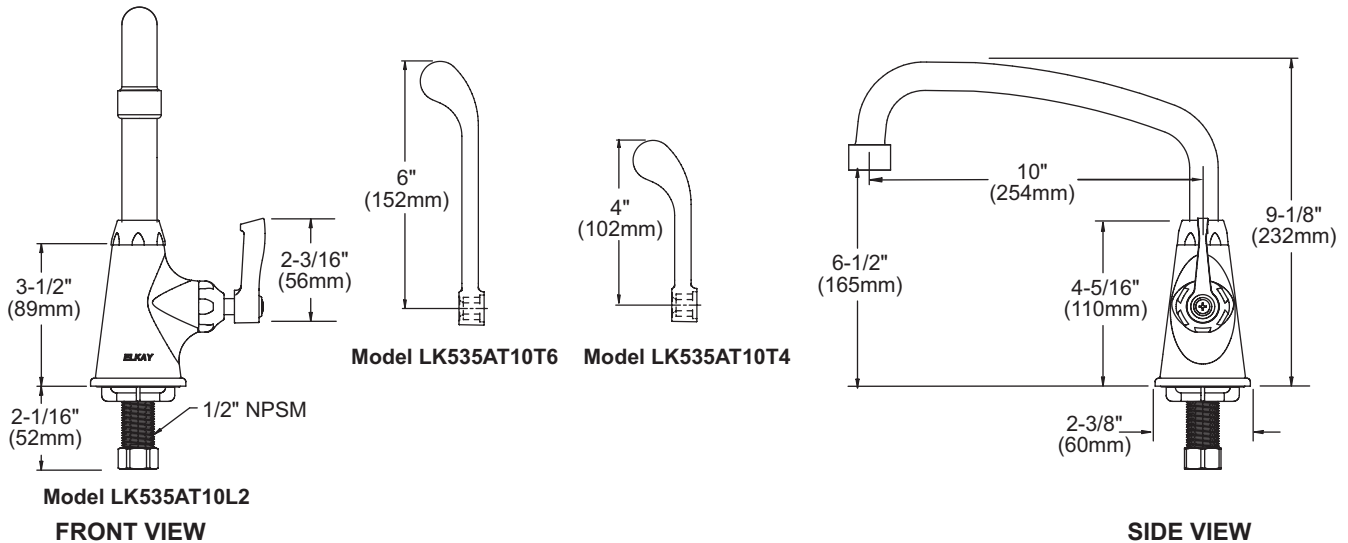

FEATURES

Model LK535AT10L2

- One hole single handle top mount faucet
- Quarter turn ceramic disc cartridge
- Solid brass construction
- Chrome finish
- Includes spout swing restriction pin

Model LK535AT10T4

- Same as LK535AT10L2 except with 4" wrist blades handles

Model LK535AT10T6

- Same as LK535AT10L2 except with 6" wrist blades handles

COMPLIES WITH:

- ASME/ANSI A112.18.1
- CSA B125-01
- NSF/ANSI 61
- ADA
- UPC/CUPC
- IAPMO Listed

Concealed Deck Classroom Faucet Models LK535AT10L2, LK535AT10T4, LK535AT10T6

Job Name:	Item #:
Notes:	
Architect/Engineer Approval:	Date:

SEE OTHER SIDE FOR REPLACEMENT PARTS

REPLACEMENT PARTS

Concealed Deck Classroom Faucet
Models LK535AT10L2, LK535AT10T4, LK535AT10T6

ITEM	IND. PART	DESCRIPTION
1	A55393	Spout
2	45918C	Handle
3	45923C	Right Cold Cartridge
4	45917C	Body