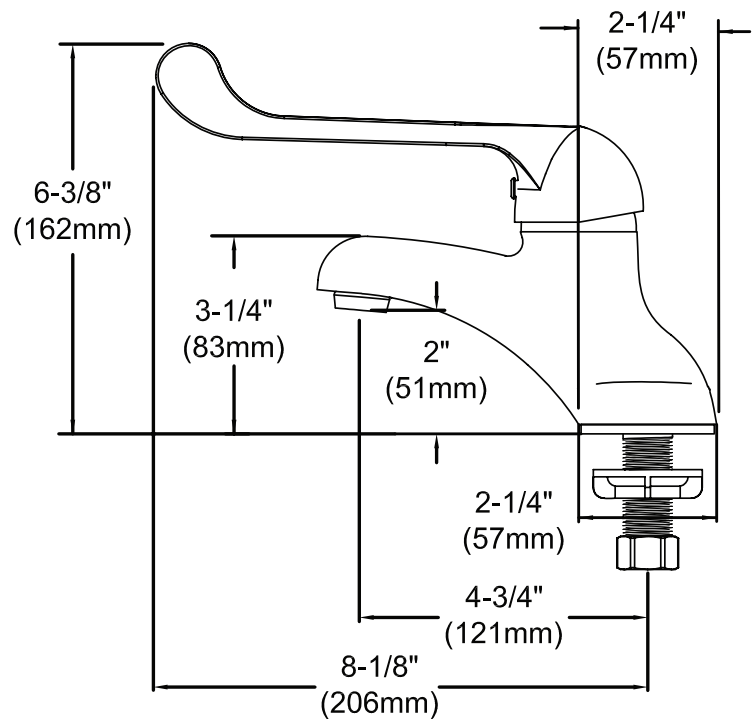

SIDE VIEW

Job Name:	Item #:
Notes:	
Architect/Engineer Approval:	Date:

For warranty information go to www.elkayusa.com