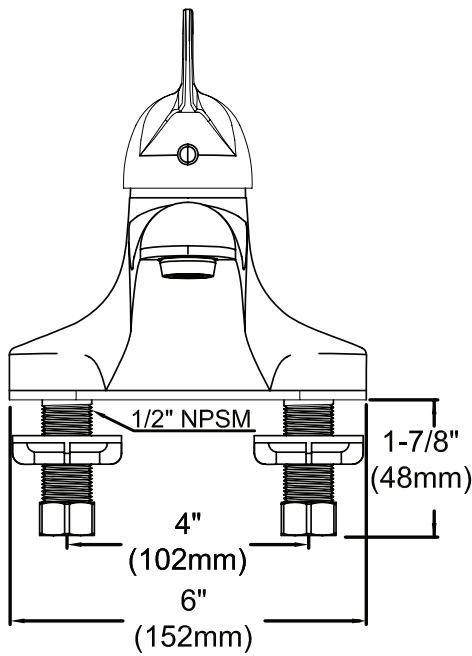

ELKAY[®]

SPECIFICATIONS

**Commercial Faucet
Model LK422L7
Deck Mount 4" Center Integral Spout**

GENERAL FEATURES

- Ceramic disc cartridge
- Solid brass construction
- Chrome finish

COMPLIES WITH:

- ASME/ANSI A112.18.1
- CSA B125-01
- NSF/ANSI 61
- ADA
- UPC/CUPC
- IAPMO Listed