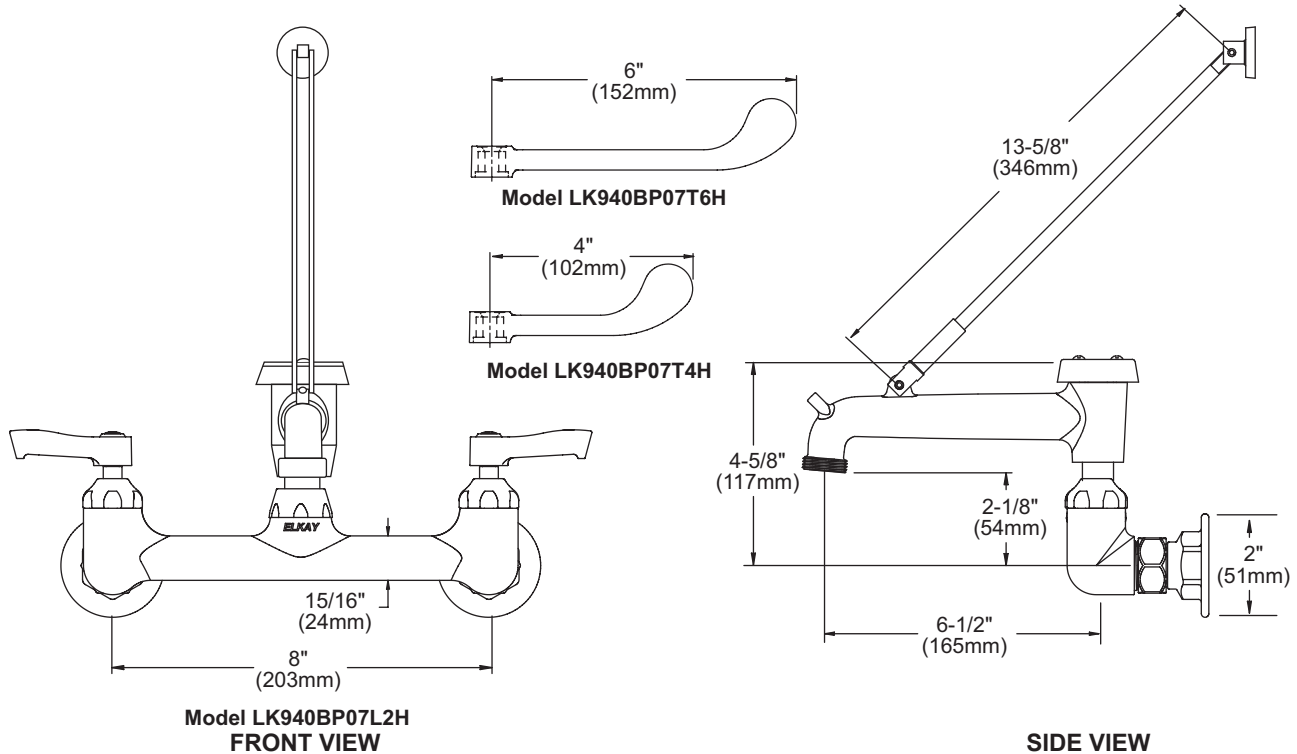

FEATURES

Model LK940BP07L2H

- Two hole dual handle wall mount faucet
- Quarter turn ceramic disc cartridge
- 1/2" adjustable inlets
- Solid brass construction
- Chrome finish
- Includes spout swing restriction pin

Model LK940BP07T4H

- Same as LK940BP07L2H except with 4" wrist blades handles

Model LK940BP07T6H

- Same as LK940BP07L2H except with 6" wrist blades handles

COMPLIES WITH:

- ASME/ANSI A112.18.1
- CSA B125-01
- NSF/ANSI 61
- ADA
- UPC/CUPC
- IAPMO Listed

Wall Mount 8" Center Commercial Faucet Models LK940BP07L2H, LK940BP07T4H, LK940BP07T6H

Job Name:	Item #:
Notes:	
Architect/Engineer Approval:	Date:

SEE OTHER SIDE FOR REPLACEMENT PARTS