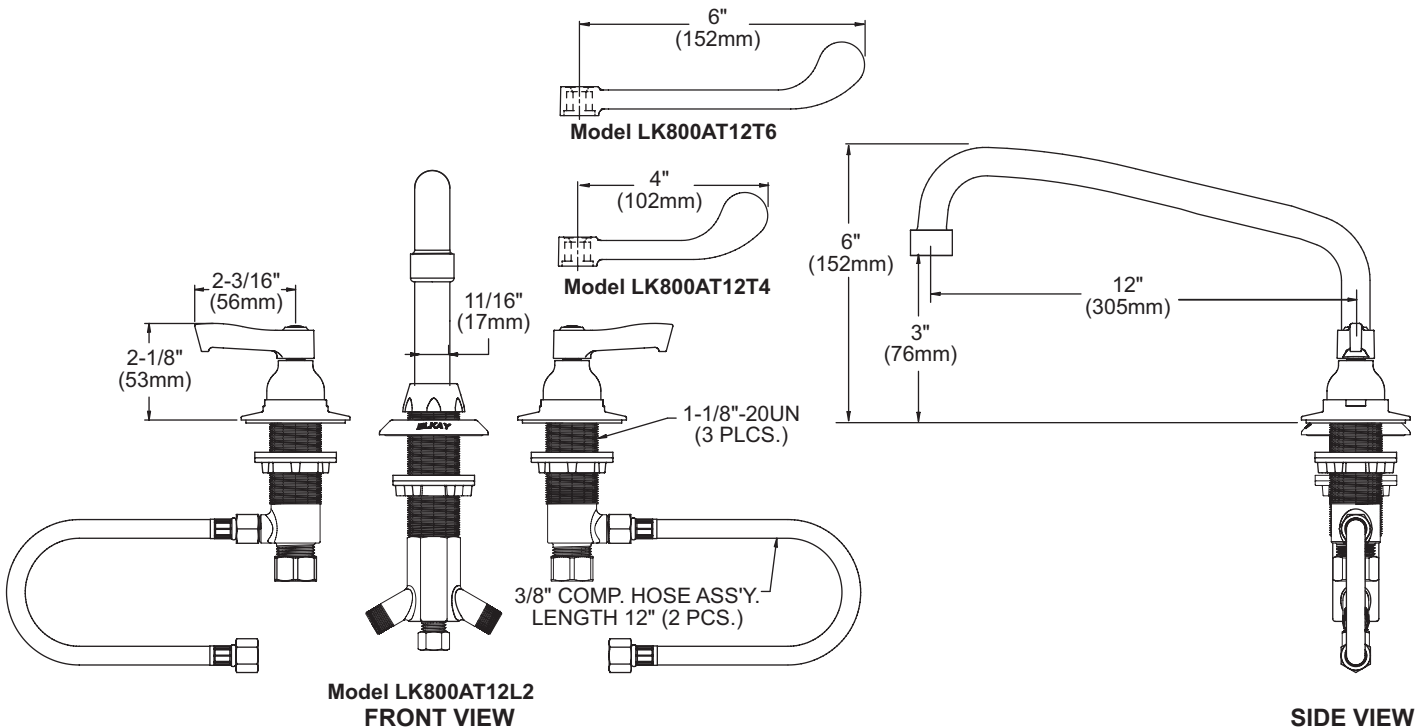

FEATURES

Model LK800AT12L2

- Three hole dual handle under counter mount faucet
- Quarter turn ceramic disc cartridge
- Solid brass construction
- Chrome finish
- Includes spout swing restriction pin

Model LK800AT12T4

- Same as LK800AT12L2 except with 4" wrist blades handles

Model LK800AT12T6

- Same as LK800AT12L2 except with 6" wrist blades handles

COMPLIES WITH:

- ASME/ANSI A112.18.1
- CSA B125-01
- NSF/ANSI 61
- ADA
- UPC/CUPC
- IAPMO Listed

Concealed Deck 8" Center Commercial Faucet Models LK800AT12L2, LK800AT12T4, LK800AT12T6

Job Name:	Item #:
Notes:	
Architect/Engineer Approval:	Date:

SEE OTHER SIDE FOR REPLACEMENT PARTS