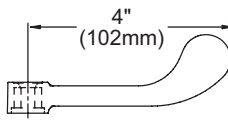

Model LK940VS07T4S