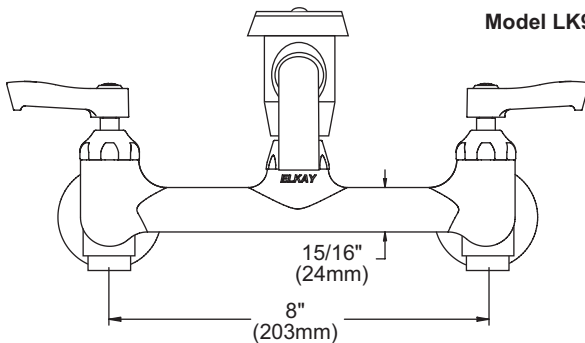

Model LK940VS07L2S
FRONT VIEW