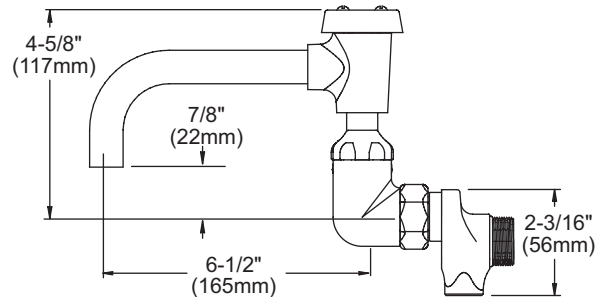

## Wall Mount 8" Center Commercial Faucet Models LK940VS07L2S, LK940VS07T4S, LK940VS07T6S

Model LK940VS07T6S

Model LK940VS07T4S

Model LK940VS07L2S  
FRONT VIEW

SIDE VIEW

Job Name:

Item #:

Notes: