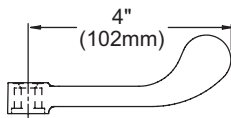

Model LK940BP03T4H