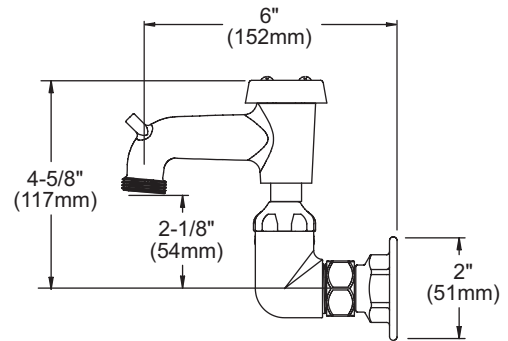

FEATURES

Model LK940BP03L2H

- Two hole dual handle wall mount faucet
- Quarter turn ceramic disc cartridge
- 1/2" adjustable inlets
- Solid brass construction
- Chrome finish
- Includes spout swing restriction pin

Model LK940BP03T4H

- Same as LK940BP03L2H except with 4" wrist blades handles

Model LK940BP03T6H

- Same as LK940BP03L2H except with 6" wrist blades handles

COMPLIES WITH:

- ASME/ANSI A112.18.1
- CSA B125-01
- NSF/ANSI 61
- ADA
- UPC/CUPC
- IAPMO Listed

Wall Mount 8" Center Commercial Faucet Models LK940BP03L2H, LK940BP03T4H, LK940BP03T6H

Model LK940BP03T6H

Model LK940BP03T4H

Model LK940BP03L2H
FRONT VIEW

SIDE VIEW

Job Name:	Item #:
Notes:	
Architect/Engineer Approval:	Date:

SEE OTHER SIDE FOR REPLACEMENT PARTS