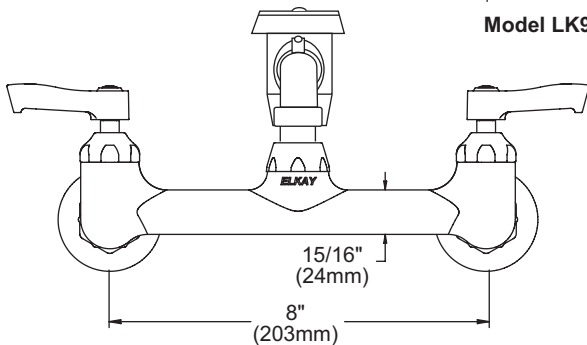

Model LK940BP03L2H
FRONT VIEW