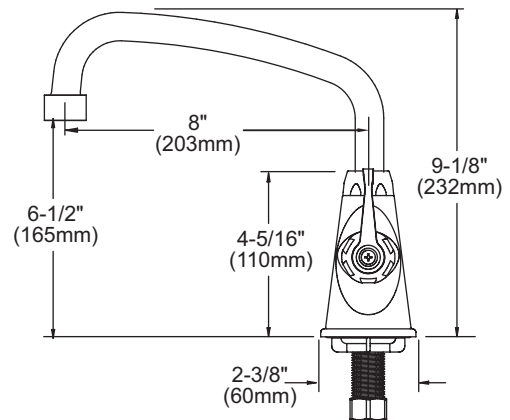

SIDE VIEW

Job Name:	Item #:
Notes:	
Architect/Engineer Approval:	Date:

SEE OTHER SIDE FOR REPLACEMENT PARTS