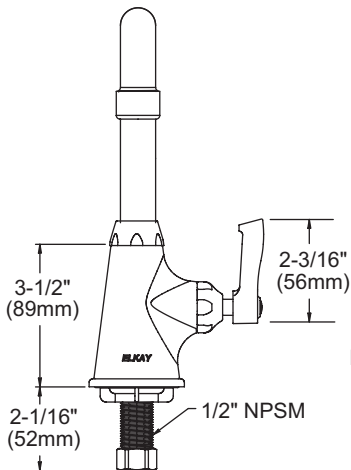

FEATURES

Model LK535AT08L2

- One hole single handle top mount faucet
- Quarter turn ceramic disc cartridge
- Solid brass construction
- Chrome finish
- Includes spout swing restriction pin

Model LK535AT08T4

- Same as LK535AT08L2 except with 4" wrist blades handles

Model LK535AT08T6

- Same as LK535AT08L2 except with 6" wrist blades handles

COMPLIES WITH:

- ASME/ANSI A112.18.1
- CSA B125-01
- NSF/ANSI 61
- ADA
- UPC/CUPC
- IAPMO Listed

Concealed Deck Classroom Faucet Models LK535AT08L2, LK535AT08T4, LK535AT08T6

Model LK535AT08L2
FRONT VIEW