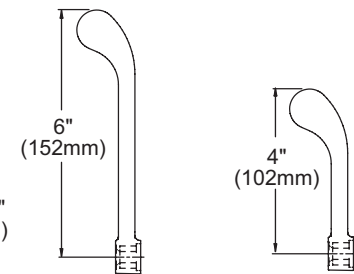

Model LK535AT08T6   Model LK535AT08T4