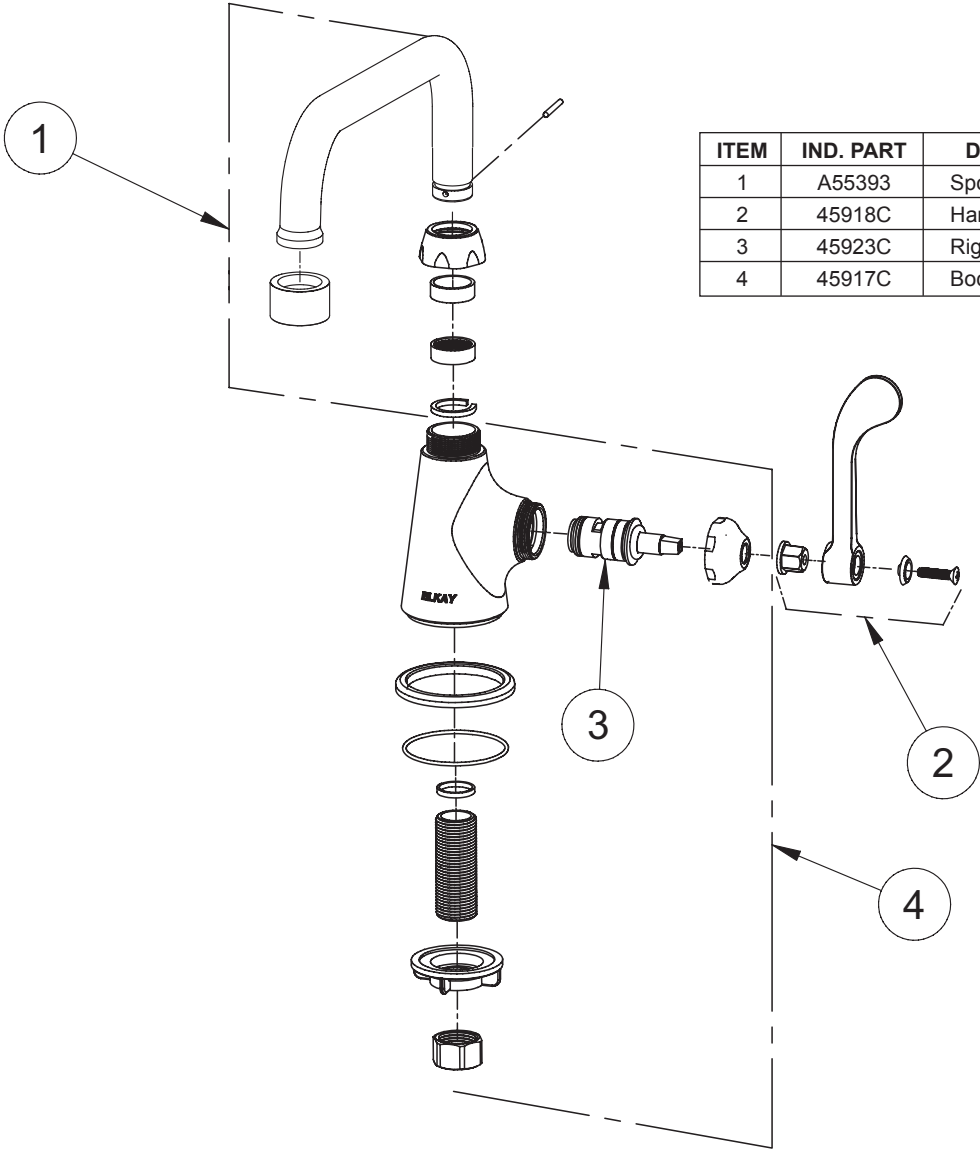

### Model LK535AT08L2

- One hole single handle top mount faucet
- Quarter turn ceramic disc cartridge
- Solid brass construction
- Chrome finish
- Includes spout swing restriction pin

## Concealed Deck Classroom Faucet Models LK535AT08L2, LK535AT08T4, LK535AT08T6

Model LK535AT08L2  
FRONT VIEW

Model LK535AT08T6    Model LK535AT08T4

SIDE VIEW

Job Name:	Item #:
Notes:	
Architect/Engineer Approval:	Date:

SEE OTHER SIDE FOR REPLACEMENT PARTS

# REPLACEMENT PARTS

Concealed Deck Classroom Faucet  
Models LK535AT08L2, LK535AT08T4, LK535AT08T6

ITEM	IND. PART	DESCRIPTION
1	A55393	Spout
2	45918C	Handle
3	45923C	Right Cold Cartridge
4	45917C	Body