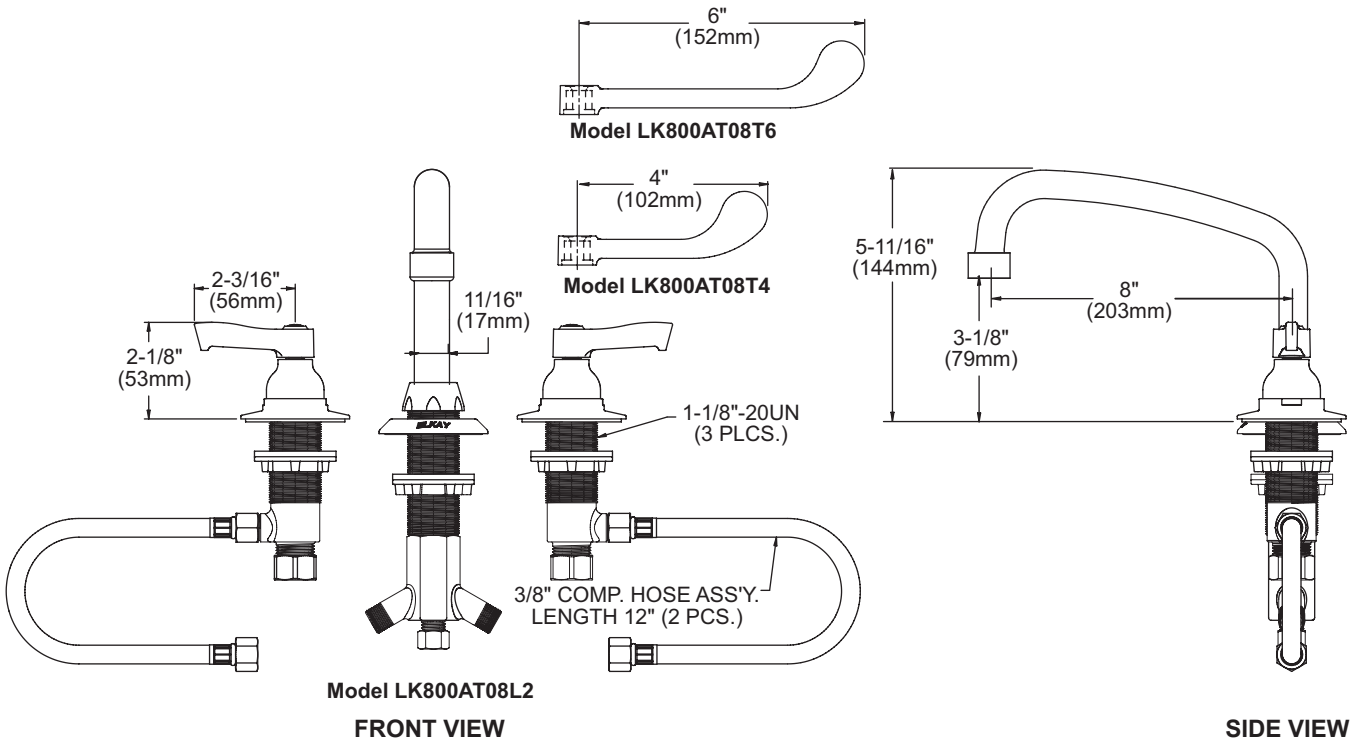

FEATURES

Model LK800AT08L2

- Three hole dual handle under counter mount faucet
- Quarter turn ceramic disc cartridge
- Solid brass construction
- Chrome finish
- Includes spout swing restriction pin

Model LK800AT08T4

- Same as LK800AT08L2 except with 4" wrist blades handles

Model LK800AT08T6

- Same as LK800AT08L2 except with 6" wrist blades handles

COMPLIES WITH:

- ASME/ANSI A112.18.1
- CSA B125-01
- NSF/ANSI 61
- ADA
- UPC/CUPC
- IAPMO Listed

Concealed Deck 8" Center Commercial Faucet Models LK800AT08L2, LK800AT08T4, LK800AT08T6

Job Name:

Item #:

Notes:

Architect/Engineer Approval:

Date:

SEE OTHER SIDE FOR REPLACEMENT PARTS