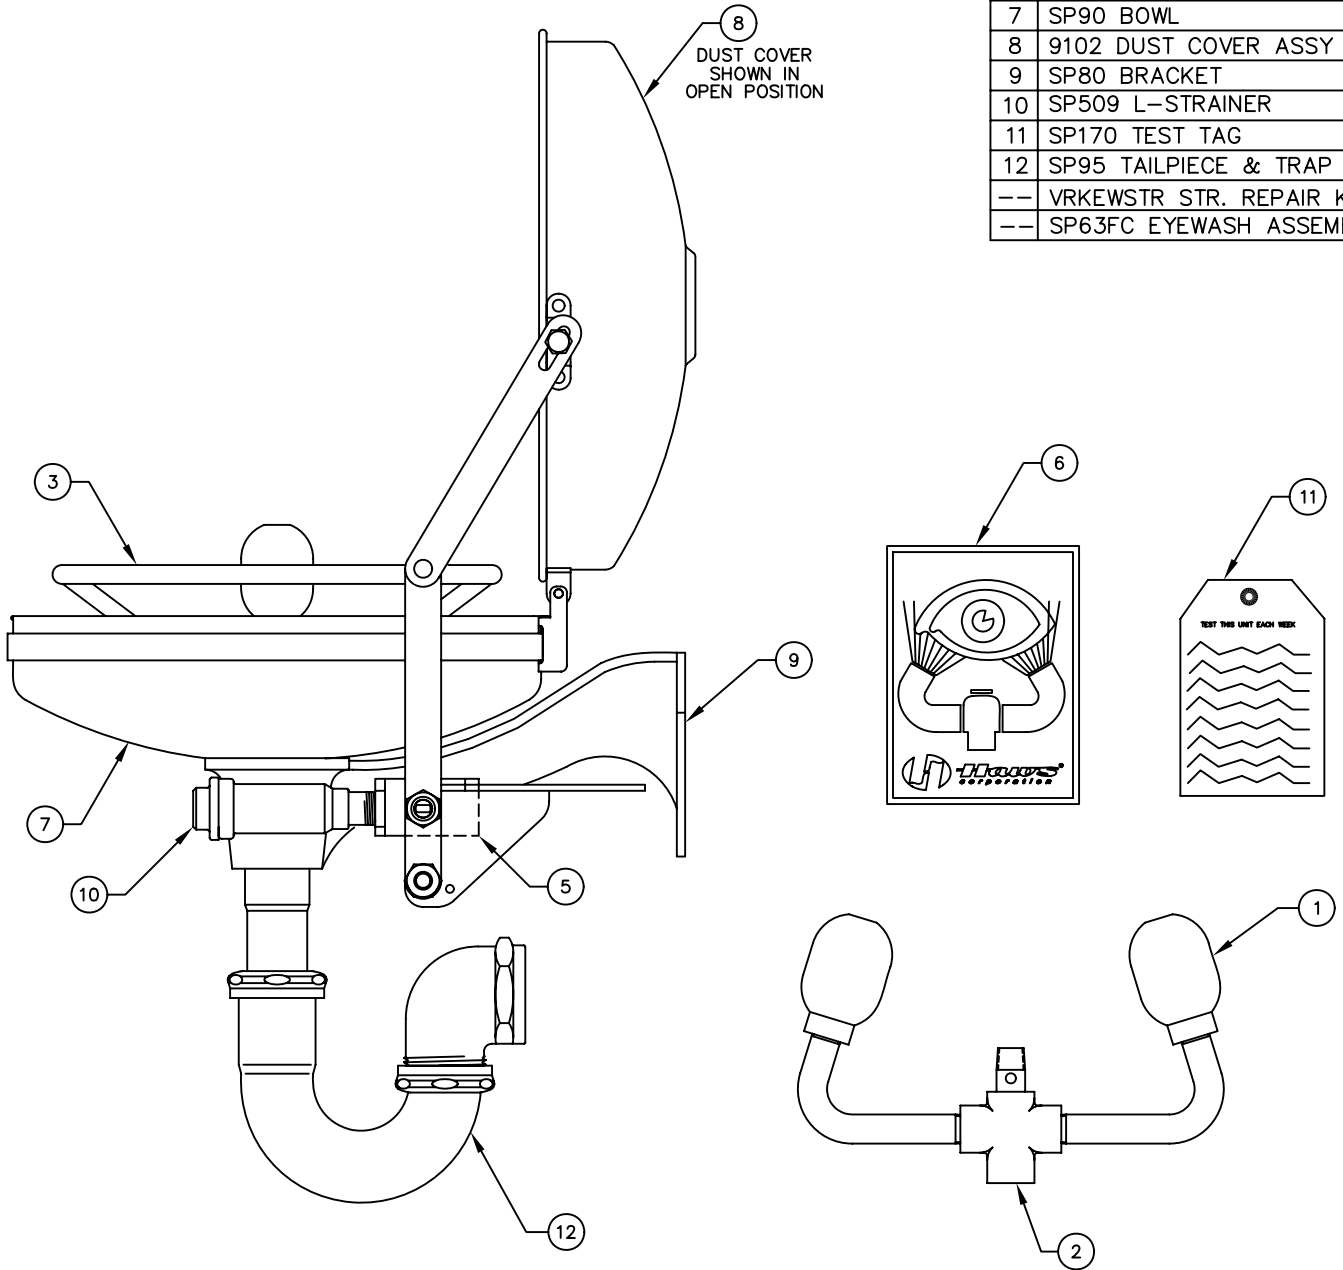

PARTS BREAKDOWN

ITEM	DESCRIPTION
1	SP11FC EYEWASH HEADS
2	SP34FC FACE RING FLOW CTRL
3	SP30 FACE SPRAY RING
4	-
5	SP229 VALVE ASSEMBLY
6	SP175 EYEWASH SIGN
7	SP90 BOWL
8	9102 DUST COVER ASSY
9	SP80 BRACKET
10	SP509 L-STRAINER
11	SP170 TEST TAG
12	SP95 TAILPIECE & TRAP
--	VRKEWSTR STR. REPAIR KIT
--	SP63FC EYEWASH ASSEMBLY

NOTE: SP95 TAILPIECE & TRAP USED FOR MODEL 7760BT ONLY

SP63FC EYEWASH ASSY.

WHEN ORDERING PARTS PLEASE SPECIFY YOUR MODEL NUMBER

 Haws corporation	1455 KLEPPE LANE SPARKS, NEVADA	BACHWEG 3 CH3401 BURGDORF SWITZERLAND
	DRAWN BY: CLF DATE: 03/03/93 TITLE: 7760B/7760BT EYE/FACE WASH DRAWING TYPE: PARTS BREAKDOWN	CHECK BY: PART NUMBER: 0002080090 DRAWING NUMBER: 11465C00