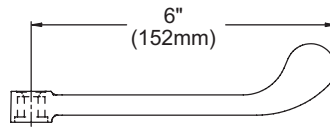

FEATURES

Model LK940VS07L2H

- Two hole dual handle wall mount faucet
- Quarter turn ceramic disc cartridge
- 1/2" adjustable inlets
- Solid brass construction
- Chrome finish
- Includes spout swing restriction pin

Model LK940VS07T4H

- Same as LK940VS07L2H except with 4" wrist blades handles

Model LK940VS07T6H

- Same as LK940VS07L2H except with 6" wrist blades handles

COMPLIES WITH:

- ASME/ANSI A112.18.1
- CSA B125-01
- NSF/ANSI 61
- ADA
- UPC/CUPC
- IAPMO Listed

Wall Mount 8" Center Commercial Faucet Models LK940VS07L2H, LK940VS07T4H, LK940VS07T6H

Model LK940VS07T6H