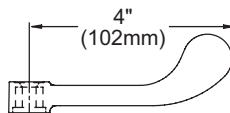

Model LK940VS07T4H