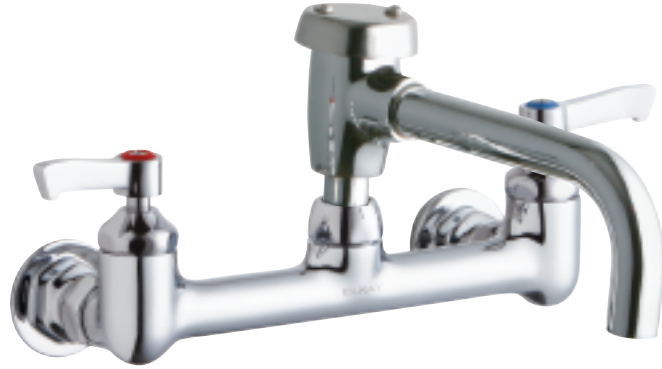

FEATURES

Model LK940VS07L2H

- Two hole dual handle wall mount faucet
- Quarter turn ceramic disc cartridge
- 1/2" adjustable inlets
- Solid brass construction
- Chrome finish
- Includes spout swing restriction pin

Model LK940VS07T4H

- Same as LK940VS07L2H except with 4" wrist blades handles

Model LK940VS07T6H

- Same as LK940VS07L2H except with 6" wrist blades handles

COMPLIES WITH:

- ASME/ANSI A112.18.1
- CSA B125-01
- NSF/ANSI 61
- ADA
- UPC/CUPC
- IAPMO Listed

Wall Mount 8" Center Commercial Faucet Models LK940VS07L2H, LK940VS07T4H, LK940VS07T6H