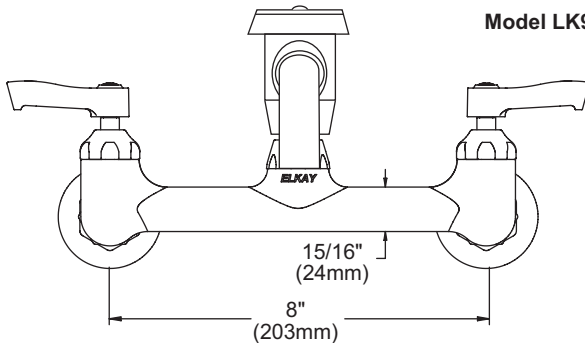

Model LK940VS07L2H

FRONT VIEW