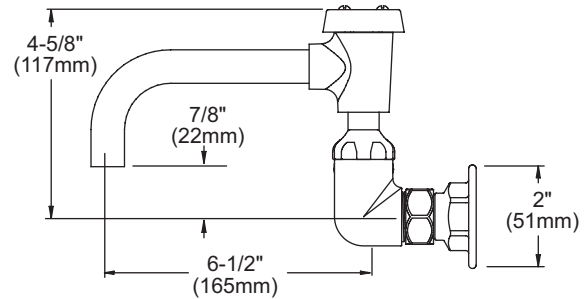

## Wall Mount 8" Center Commercial Faucet Models LK940VS07L2H, LK940VS07T4H, LK940VS07T6H

Model LK940VS07T6H

Model LK940VS07T4H

Model LK940VS07L2H

FRONT VIEW

SIDE VIEW

Job Name:	Item #:
Notes:	
Architect/Engineer Approval:	Date: