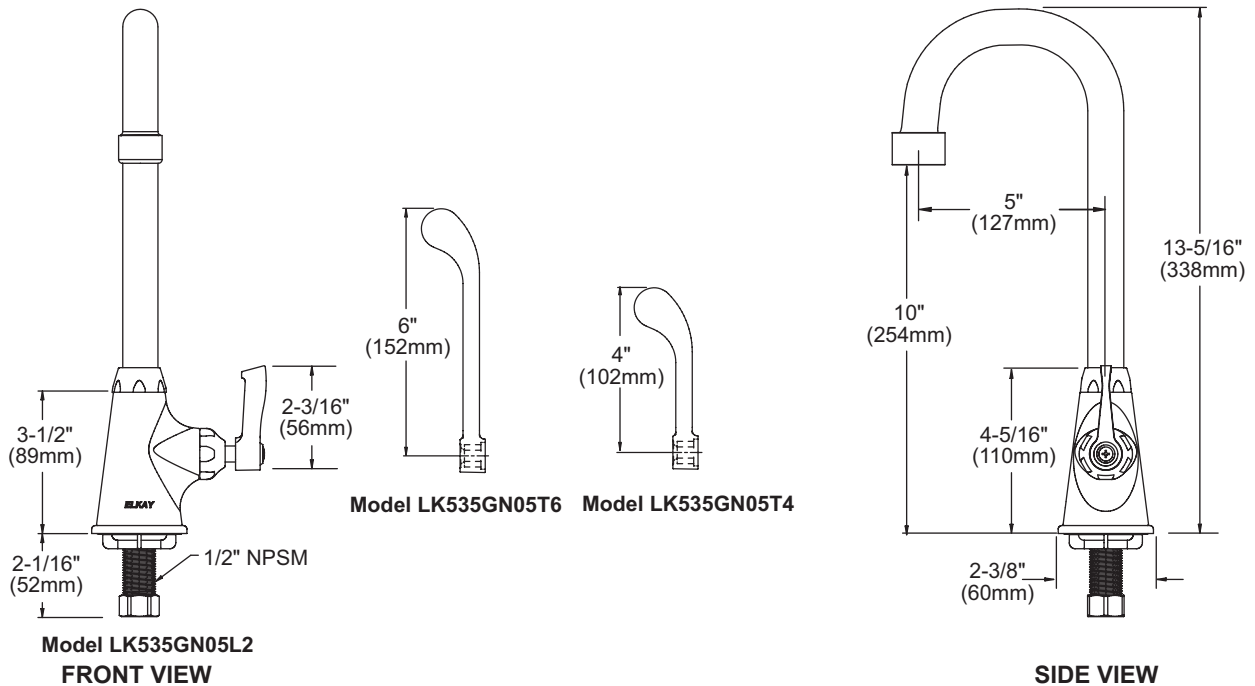

FEATURES

Model LK535GN05L2

- One hole single handle top mount faucet
- Quarter turn ceramic disc cartridge
- Solid brass construction
- Chrome finish
- Includes spout swing restriction pin

Model LK535GN05T4

- Same as LK535GN05L2 except with 4" wrist blades handles

Model LK535GN05T6

- Same as LK535GN05L2 except with 6" wrist blades handles

COMPLIES WITH:

- ASME/ANSI A112.18.1
- CSA B125-01
- NSF/ANSI 61
- ADA
- UPC/CUPC
- IAPMO Listed

Concealed Deck Classroom Faucet Models LK535GN05L2, LK535GN05T4, LK535GN05T6

Job Name:	Item #:
Notes:	
Architect/Engineer Approval:	Date:

SEE OTHER SIDE FOR REPLACEMENT PARTS

REPLACEMENT PARTS

Concealed Deck Classroom Faucet Models LK535GN05L2, LK535GN05T4, LK535GN05T6

ITEM	IND. PART	DESCRIPTION
1	A55393	Spout
2	45918C	Handle
3	45923C	Right Cold Cartridge
4	45917C	Body