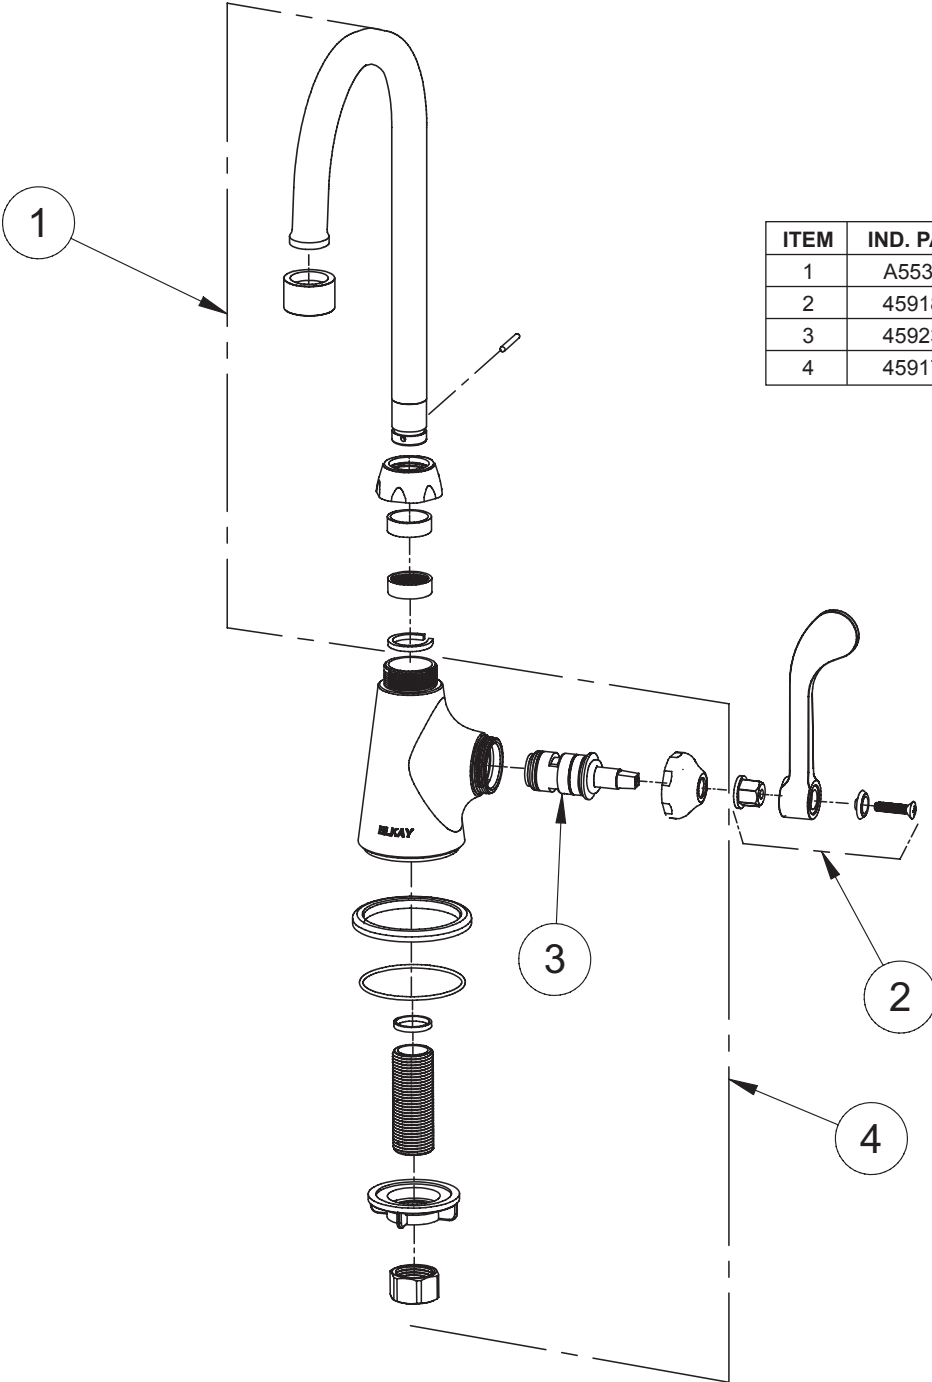

FEATURES

Model LK535GN05L2

- One hole single handle top mount faucet
- Quarter turn ceramic disc cartridge
- Solid brass construction
- Chrome finish
- Includes spout swing restriction pin

Model LK535GN05T4

Concealed Deck Classroom Faucet Models LK535GN05L2, LK535GN05T4, LK535GN05T6

Job Name:	Item #:
Notes:	
Architect/Engineer Approval:	Date:

SEE OTHER SIDE FOR REPLACEMENT PARTS

REPLACEMENT PARTS

Concealed Deck Classroom Faucet Models LK535GN05L2, LK535GN05T4, LK535GN05T6

ITEM	IND. PART	DESCRIPTION
1	A55393	Spout
2	45918C	Handle
3	45923C	Right Cold Cartridge
4	45917C	Body