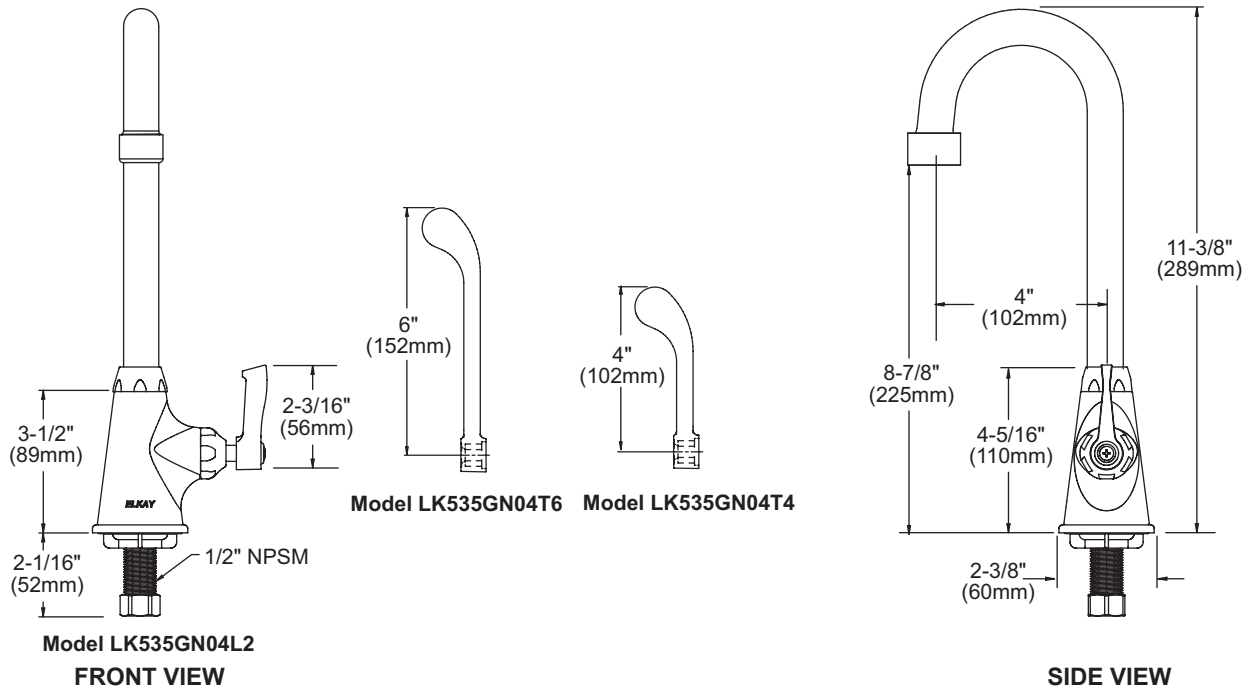

FEATURES

Model LK535GN04L2

- One hole single handle top mount faucet
- Quarter turn ceramic disc cartridge
- Solid brass construction
- Chrome finish
- Includes spout swing restriction pin

Model LK535GN04T4

- Same as LK535GN04L2 except with 4" wrist blades handles

Model LK535GN04T6

- Same as LK535GN04L2 except with 6" wrist blades handles

COMPLIES WITH:

- ASME/ANSI A112.18.1
- CSA B125-01
- NSF/ANSI 61
- ADA
- UPC/CUPC
- IAPMO Listed

Concealed Deck Classroom Faucet Models LK535GN04L2, LK535GN04T4, LK535GN04T6

Job Name:	Item #:
Notes:	
Architect/Engineer Approval:	Date:

SEE OTHER SIDE FOR REPLACEMENT PARTS

REPLACEMENT PARTS

Concealed Deck Classroom Faucet
Models LK535GN04L2, LK535GN04T4, LK535GN04T6

ITEM	IND. PART	DESCRIPTION
1	A55393	Spout
2	45918C	Handle
3	45923C	Right Cold Cartridge
4	45917C	Body