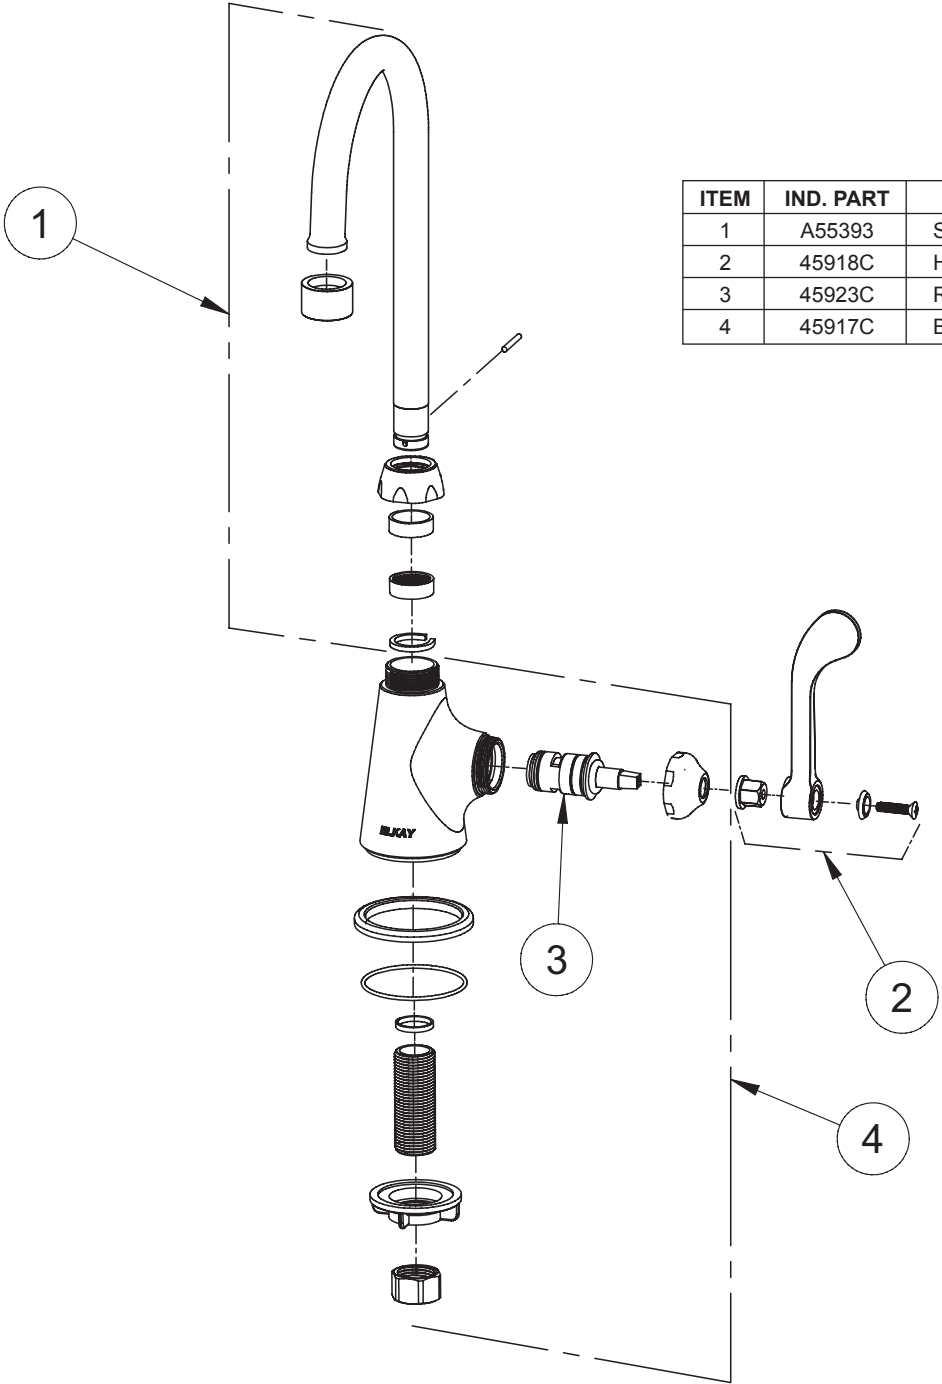

FEATURES

Model LK535GN04L2

- One hole single handle top mount faucet
- Quarter turn ceramic disc cartridge
- Solid brass construction
- Chrome finish
- Includes spout swing restriction pin

Model LK535GN04T4

Concealed Deck Classroom Faucet Models LK535GN04L2, LK535GN04T4, LK535GN04T6

Job Name:	Item #:
Notes:	
Architect/Engineer Approval:	Date:

SEE OTHER SIDE FOR REPLACEMENT PARTS

REPLACEMENT PARTS

Concealed Deck Classroom Faucet
Models LK535GN04L2, LK535GN04T4, LK535GN04T6

ITEM	IND. PART	DESCRIPTION
1	A55393	Spout
2	45918C	Handle
3	45923C	Right Cold Cartridge
4	45917C	Body